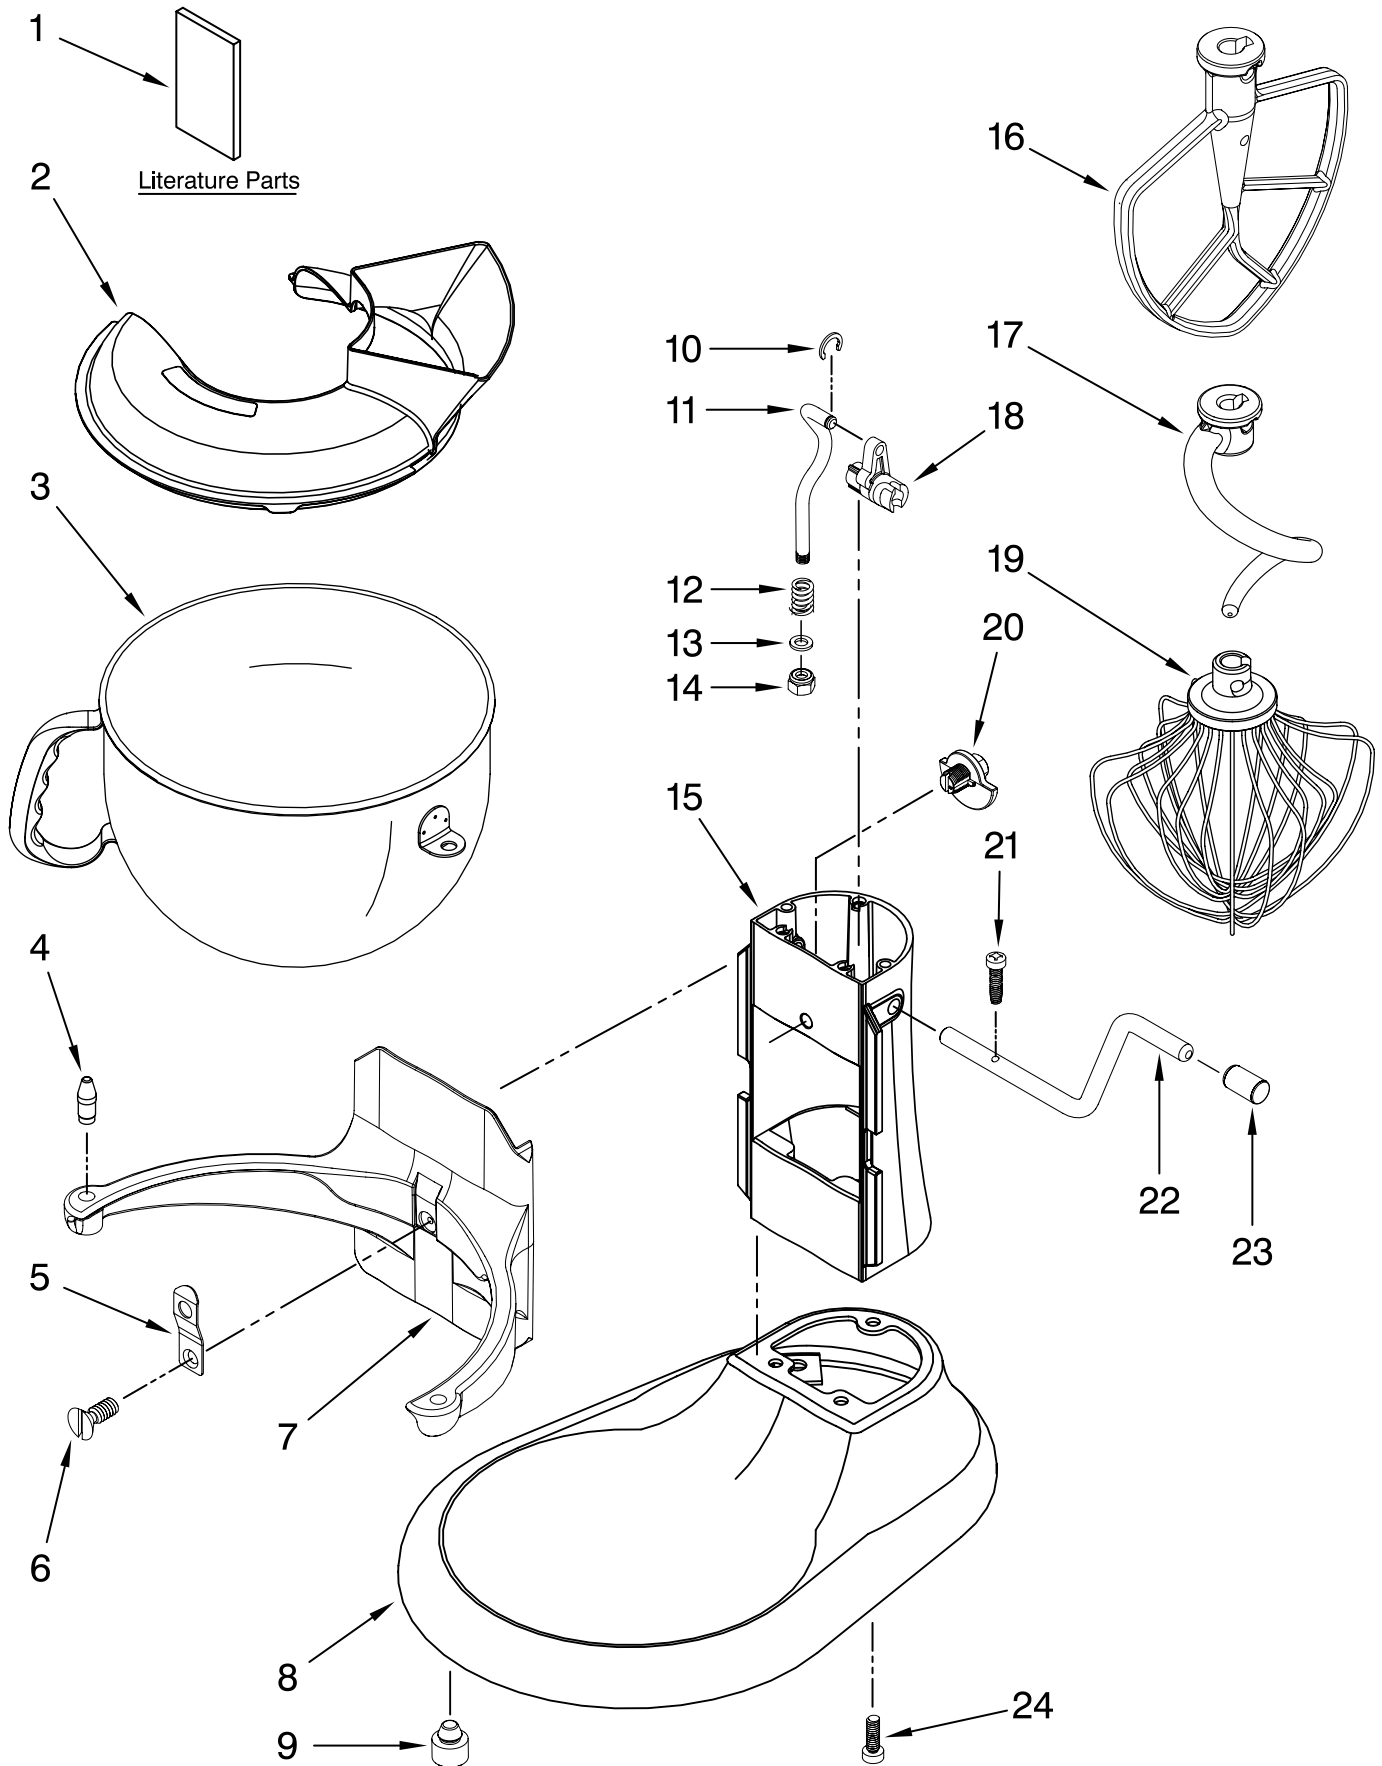

BASE AND PEDESTAL UNIT

For Model: KL26M8X_5

FOR ORDERING INFORMATION REFER TO PARTS PRICE LIST

BASE AND PEDESTAL UNIT

For Model: KL26M8X__5

Illus. No.	Part No.	DESCRIPTION
1		Literature Parts
	9708307	Use & Care, Trilin
	W10157992	Repair Parts List
2	9709924	Shield, Pouring
3	9703687	Bowl, 6 Qt.
4	240185	Pin, Bowl Locating
5	9703474	Latch, Bowl Spring
6	3400018	Screw
7	**	Bowl Support
8	**	Base and Foot Assembly
9	9708649	Foot, Rubber
10	9703307	Clip
11	9706787	Rod, Bowl Lift
12	9237	Spring
13	9703439	Washer
14	8533907	Nut
15	**	Column Assembly
16	9703485	Beater, Flat
17	9703655	Hook, Dough
18	9706885	Arm, Bowl Lift
19	9707637	Whip, Wire
20	9703426	Cam, Adjusting
21	3400863	Screw
22	9706788	Handle, Bowl Lift
23	9703698	Handle
24	3400200	Screw

**Refer To Page 3
Color Variation Parts