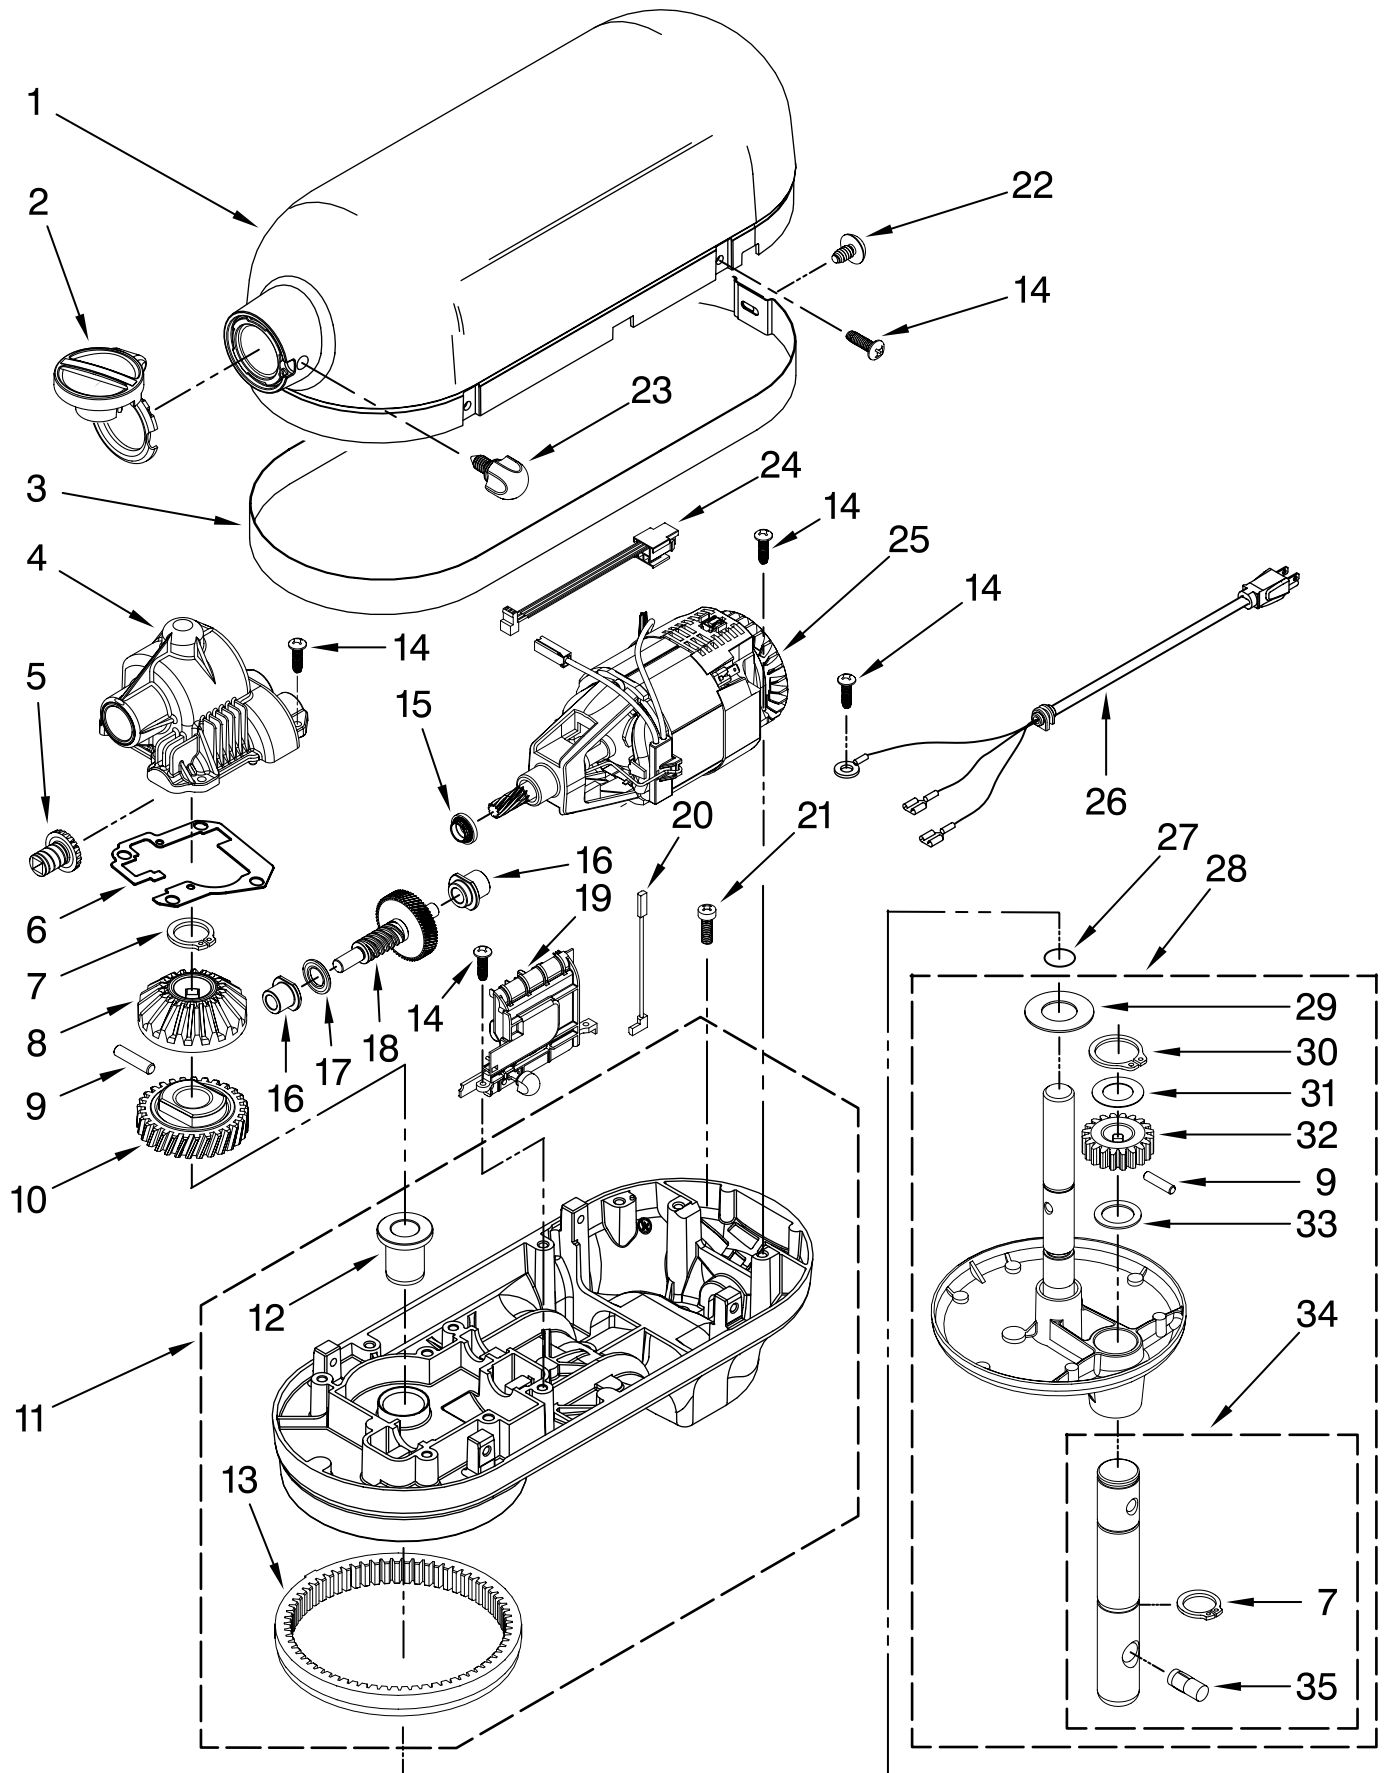

CASE, GEARING AND PLANETARY UNIT

For Model: KL26M8X_5

FOR ORDERING INFORMATION REFER TO PARTS PRICE LIST

CASE, GEARING AND PLANETARY UNIT

For Model: KL26M8X__5

Illus. No.	Part No.	DESCRIPTION
1	**	Motor Housing
2	9707983	Cap, Attachment Hub
3	**	Band, Trim
4	9709125	Transmission Housing
5	9703338	Gear, Attachment Hub Level
6	9709511	Gasket, Transmission Cover
7	9703680	Clip, Retaining
8	9703337	Gear, Bevel
9	9707223	Pin, Retaining
10	9706529	Gear, Worm Follower
11	**	Lower Gearcase
12	16897	Bearing, Lower Center
13	9703339	Gear, Internal
14	3400814	Screw
15	9706247	Seal, Motor Shaft
16		Bearing
	9703560	Front
	9703570	Rear
17	9703445	Bearing, Thrust
18	9709231	Gear, Worm
19		Control Assembly
	9706648	Black Knob
20	9706036	Lead, Motor to Control
21	3400200	Screw
22	3400617	Screw
23		Thumb Screw
	9709194	Black
24	9703312	Sensor, Hall Effect
25	9707507	Motor (10 Tooth)
26		Cord, Power
	9706552	Black
27	67500-55	"O" Ring
28	**	Planetary Assembly
29	9703434	Washer, Fiber
30	9703438	Clip, Retaining
31	9706090	Washer
32	9707627	Gear, Pinion
33	8533910	Washer
34	9708191	Shaft, Agitator
35	9704677	Pin, Groove

**Refer To Page 3
Color Variation Parts

FOR ORDERING INFORMATION REFER TO PARTS PRICE LIST