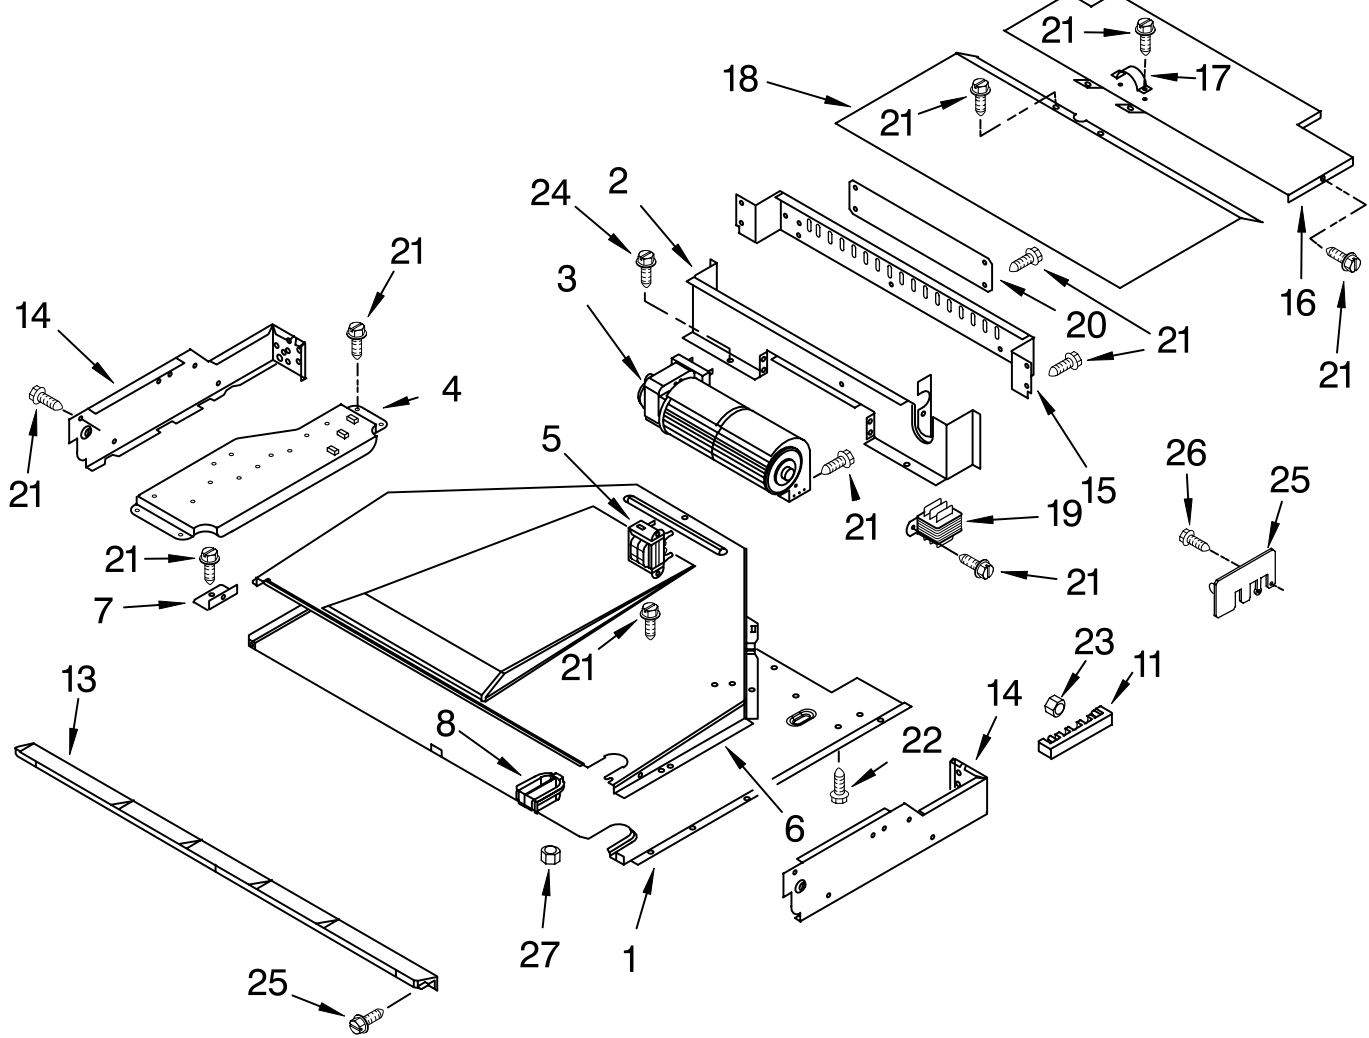

TOP VENTING PARTS

For Models: KBMC140HBL0, KBMC140HWH0, KBMC140HBT0, KBMC140HSS0
(BLACK) (WHITE) (BISCUIT) (STAINLESS)

Illus. No.	Part No.	DESCRIPTION
1	4450378	Cover, Top
2	4448935	Baffle, Blower
3	4450920	Blower
4	4451789	Plate, Mounting
5	6610122	Transformer, (Lights)
6	4451634	Exhaust Duct
7	4450027	Bracket, Duct
8	4449964	Grommet

Illus. No.	Part No.	DESCRIPTION
11	4449868	Block, Terminal
13	4450791	Vent-Cntrl Panel
14	4451597	Side, Control Top Right
	4451598	Left
15	4452244	Back, Control
16	4450551	Cover, Top Rear
17	4448664	Clamp
18	4450554	Cover, Top Front

Illus. No.	Part No.	DESCRIPTION
19	4455038	Transformer-Cntrl Control
20	4452247	Cover, Plate
21	4449809	Screw
22	3400016	Screw
23	112432	Nut
24	1180485	Screw
25	4451934	Suppressor
26	3400016	Screw
27	4450118	Nut

FOR ORDERING INFORMATION REFER TO PARTS PRICE LIST