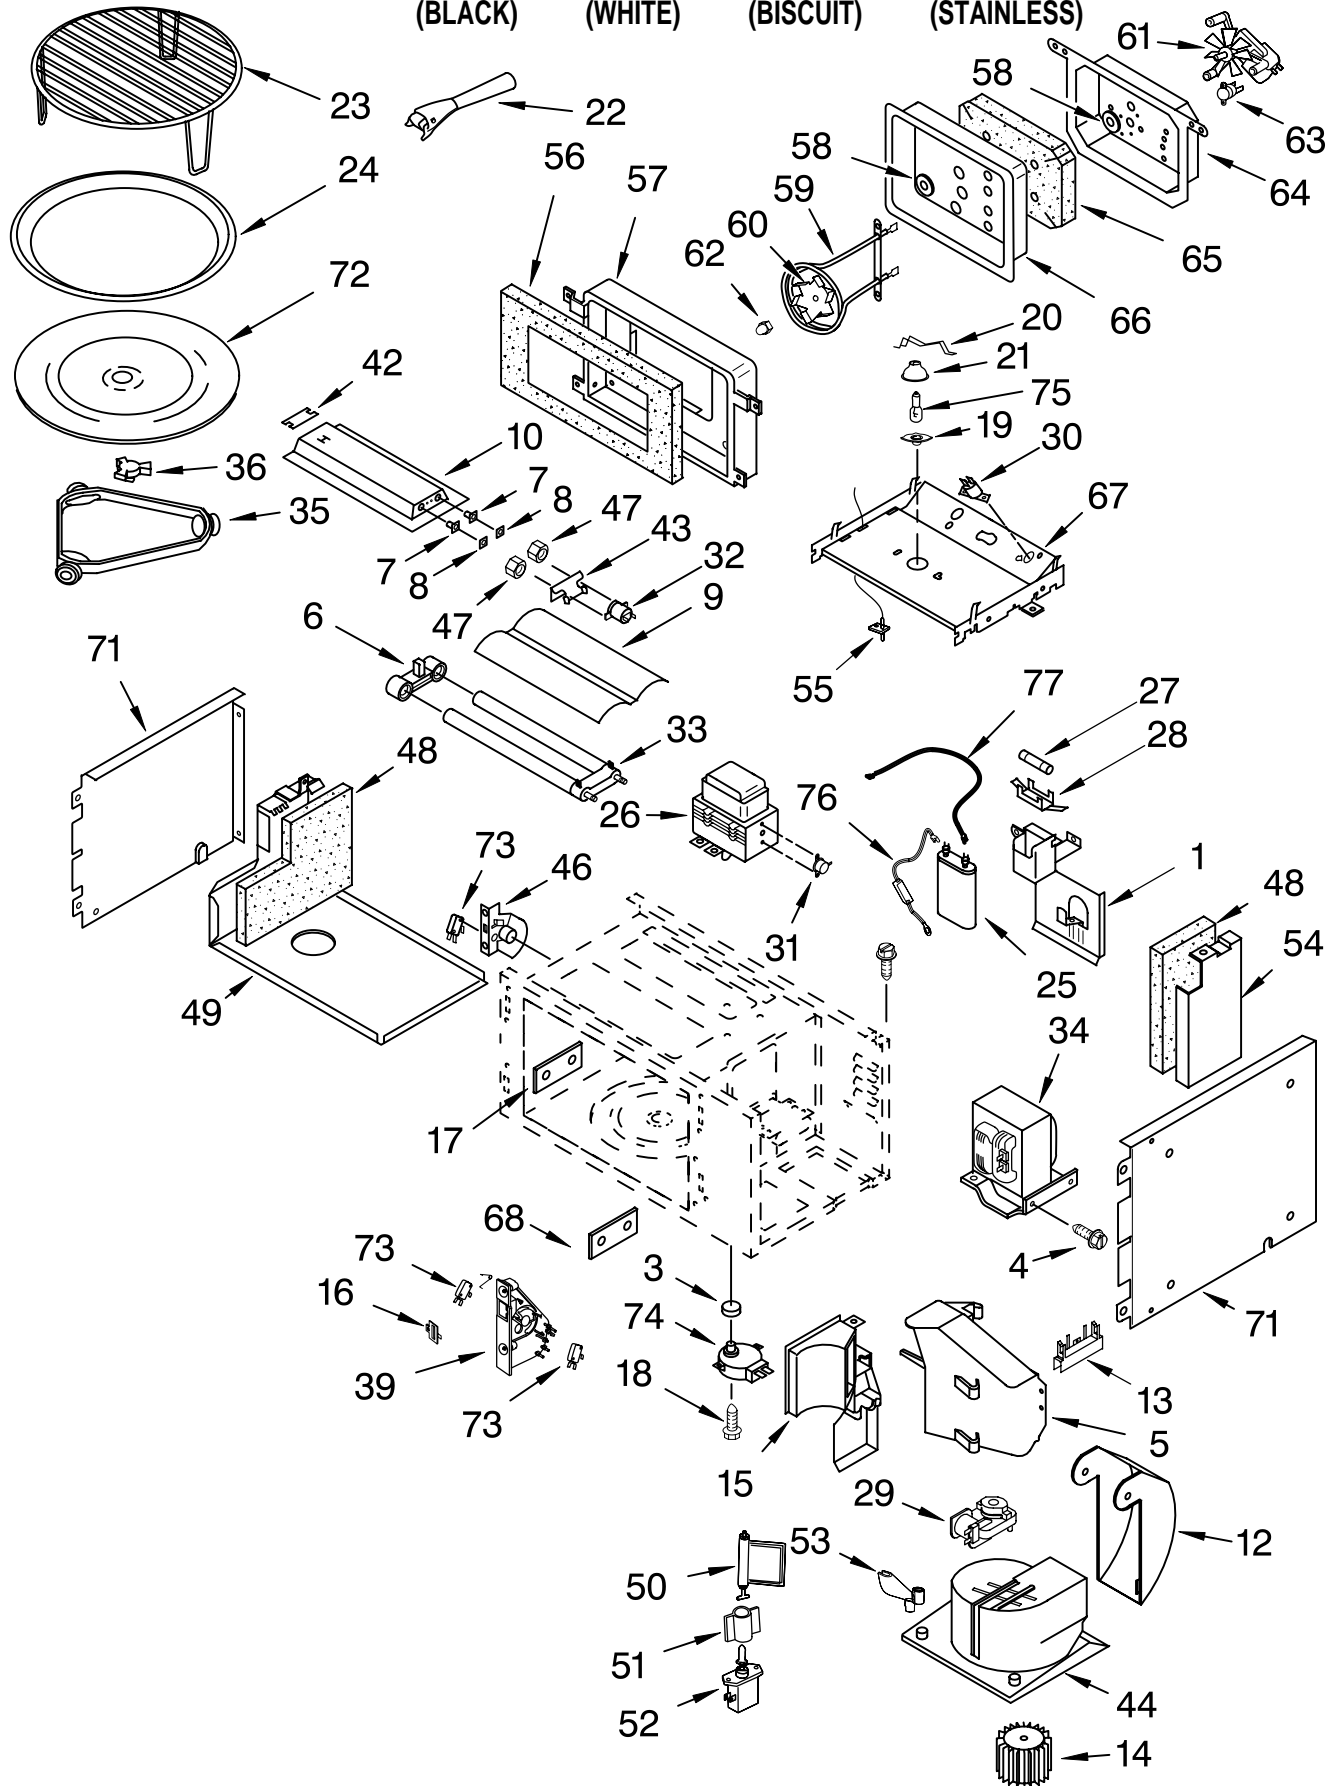

CABINET AND STIRRER PARTS

For Models: KBMC140HBL0, KBMC140HWH0, KBMC140HBT0, KBMC140HSS0
(BLACK) (WHITE) (BISCUIT) (STAINLESS)

FOR ORDERING INFORMATION REFER TO PARTS PRICE LIST

CABINET AND STIRRER PARTS

For Models: KBMC140HBL0, KBMC140HWH0, KBMC140HBT0, KBMC140HSS0
(BLACK) (WHITE) (BISCUIT) (STAINLESS)

Illus. No.	Part No.	DESCRIPTION	Illus. No.	Part No.	DESCRIPTION	Illus. No.	Part No.	DESCRIPTION
1	4375437	Bracket, Capacitor	30	4375279	Thermostat	54	4375439	Shield, Heat
3	4375252	Rubber Ring	31	4375423	Thermostat			Right
4	4375038	Screw	32	4375281	Thermostat	55	4375422	Sensor, Temp.
5	4375314	Air Duct, Magnetron	33	4375408	Q Tube Assembly	56	4375420	Insulation
6	4375253	Support, Tube	34	4375438	Transformer	57	4375419	Duct, Heater
7	4375421	Plug, Ceramic	35	4375406	Ring, Turntable	58	4375416	Washer
8	4375255	Bushing	36	4375407	Shaft, Turntable	59	4375417	Element, Heater
9	4375256	Reflector	39		Bracket, Hinge	60	4375418	Fan
10	4375257	Chamber, Reflector		4375412	Left	61	4375429	Motor, Fan
12	4375450	Duct, Inlet		4375413	Right	62		Left-Threaded Nut
13	4375316	Insulation, Switch	42	4375331	Plate, Grill			Serviced With
14	4375322	Fan Wheel	43	4375332	Bracket			Motor Item 61
15	4375317	Duct, Air	44	4375441	Fan Cap	63	4375430	Thermostat
16	4375415	Block, Slide	46		Switch Holder	64	4375431	Shield, Heat
17	4375248	Cover Plate, Upper		4375412	Left	65	4375432	Insulation
18	4375251	Screw		4375413	Right	66	4375433	Chamber, Heat
19	4375318	Lens, Lamp	47	4375258	Nut	67	4375437	Isolation Plate
20	4375319	Spring	48		Insulation	68	4375338	Cover Plate
21	4375320	Reflector		4375409	Left Side	71		Side Plate
22	4393900	Pan Handle		4375410	Right Side		4375341	Left
23	4452220	Rack	49	4375411	Plate, Side		4375342	Right
24	4393536	Crisp Plate			Bottom	72	4375405	Turntable
25	4375436	Capacitor	50	4375425	Valve	73	4375346	Switch
26	4375424	Magnetron	51	4375428	Screw To Valve	74	4375347	Motor, Turntable
27	4375321	Fuse	52	4375427	Thermoactuator	75	4375348	Lamp
28	4375231	Block, Fuse	53	4375426	Air Bleed	76	4375349	Rectifier
29	4375278	Motor, Blower				77	4375435	Cable

FOR ORDERING INFORMATION REFER TO PARTS PRICE LIST