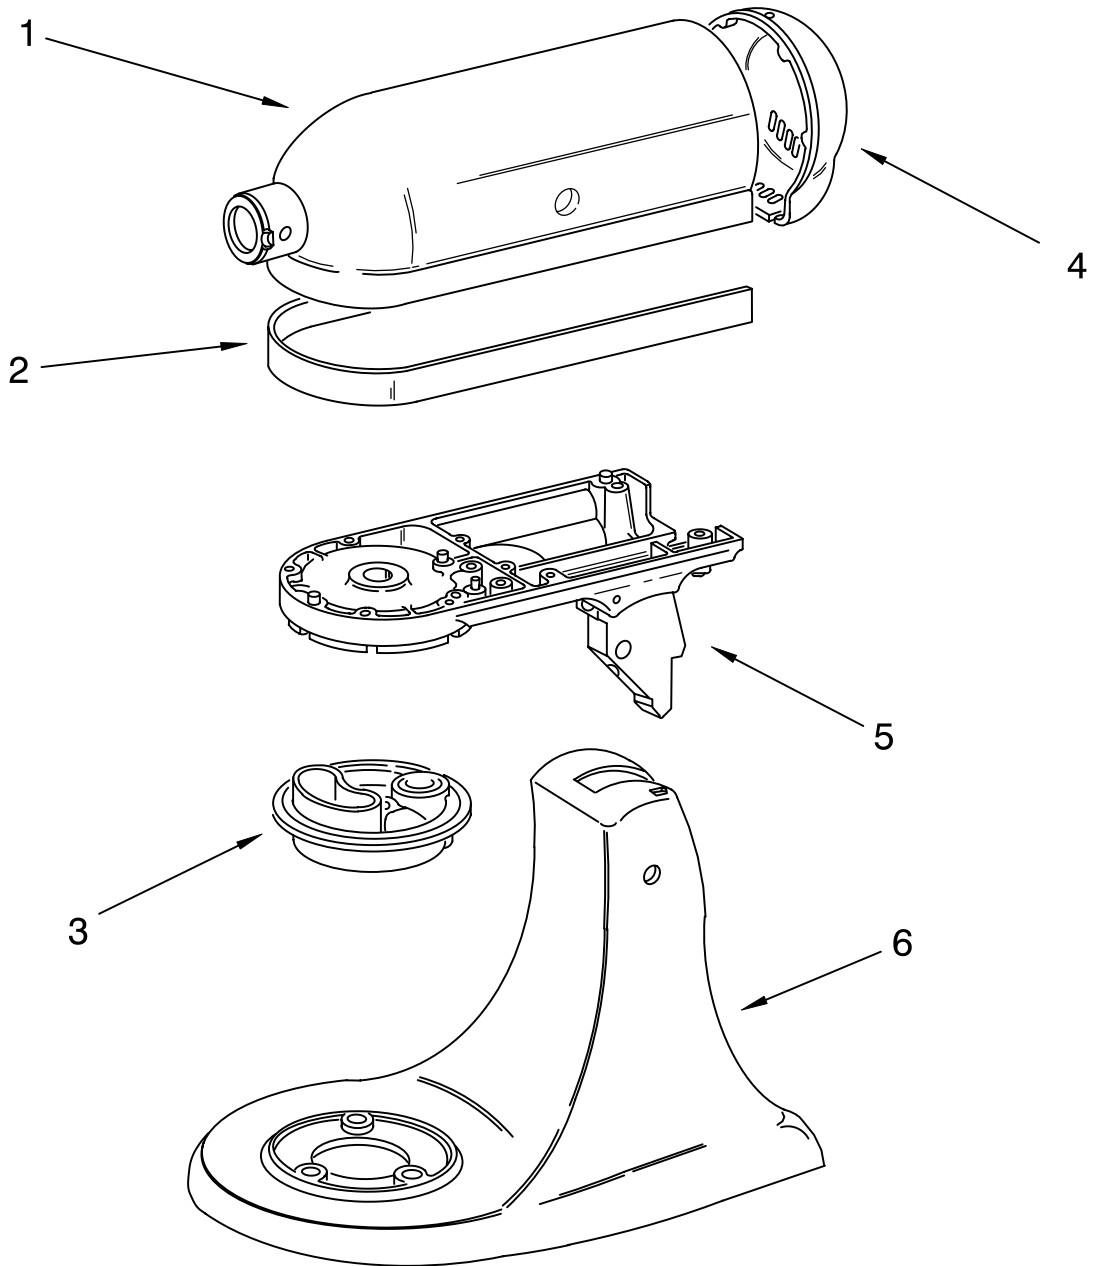

COLOR VARIATION PARTS

FOR MODELS: KSM90__4

FOR ORDERING INFORMATION REFER TO PARTS PRICE LIST