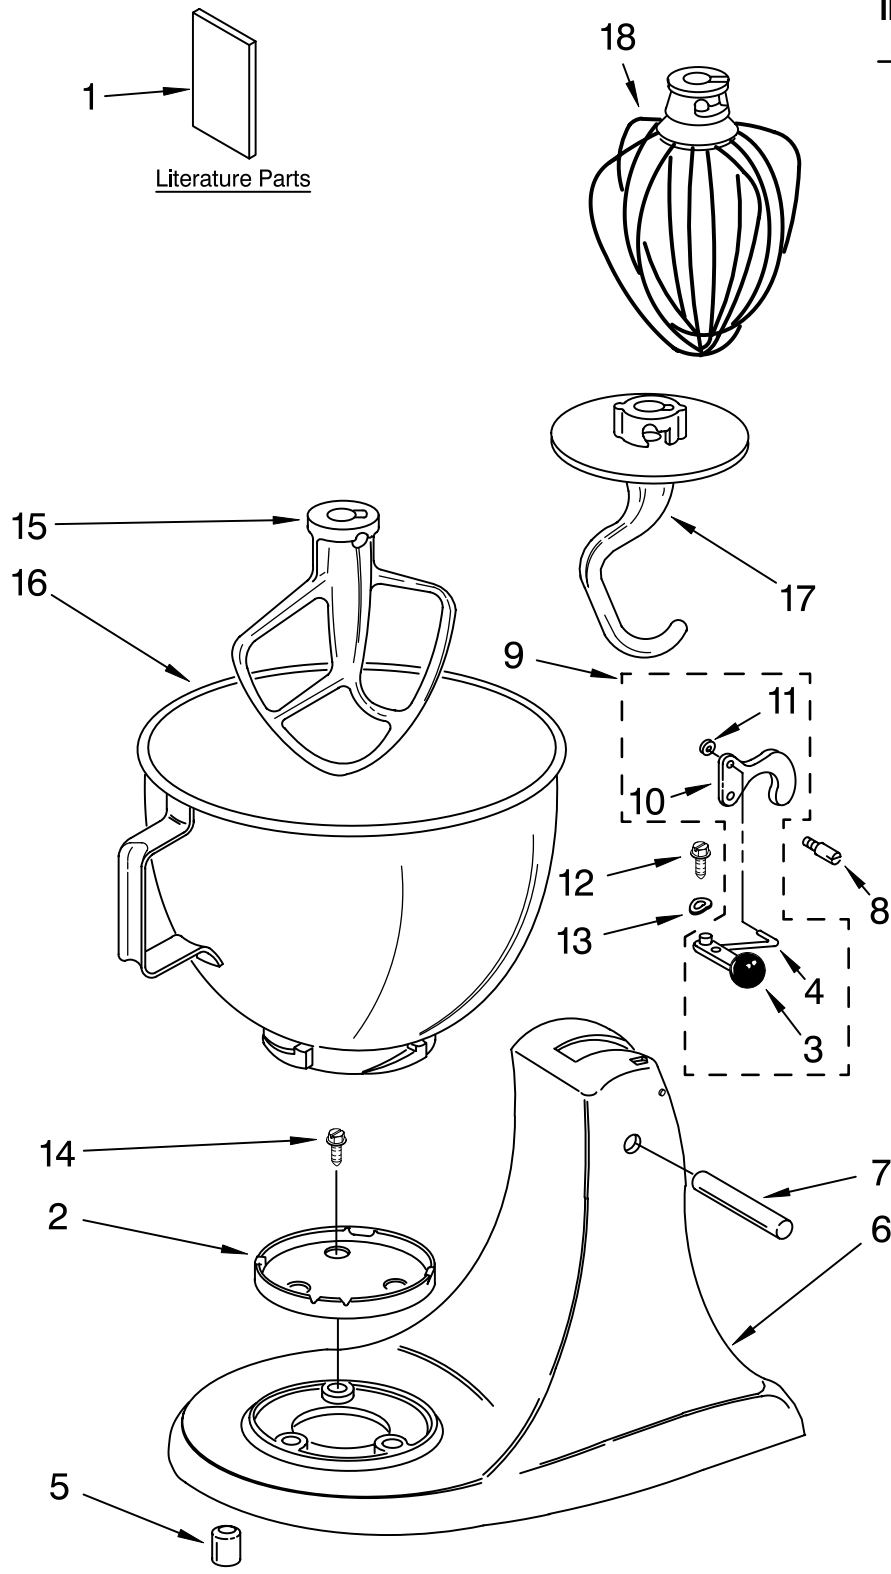

BASE AND PEDESTAL UNIT

FOR MODELS: KSM90__4

Illus. No.	Part No.	DESCRIPTION
1	9709784	Literature Parts Use & Care Guide (Trilingual)
	8212372	Repair Parts List
2	4163032	Screw Cap Kit
3	9709280	Black Lever, Latch
4	24450	Link, Latch
5	115792	Foot, Base
6	**	Pedestal
7	16910	Pin, Hinge
8	103993	Screw, Latch Bearing
9	24452	Latch, Link & Lever
10	9709055	Latch
11	8533912	Washer
12	110679	Screw, Pivot
13	116241	Washer, Spring
14	3400020	Screw
15	9708470	Beater, Flat
16	4163336	Bowl And Base (4 1/2 Qt.)
17	9708471	Dough Hook
18	9706446	Wire Whip

** Refer to Page 3
Color Variation Parts

FOR ORDERING INFORMATION REFER TO PARTS PRICE LIST