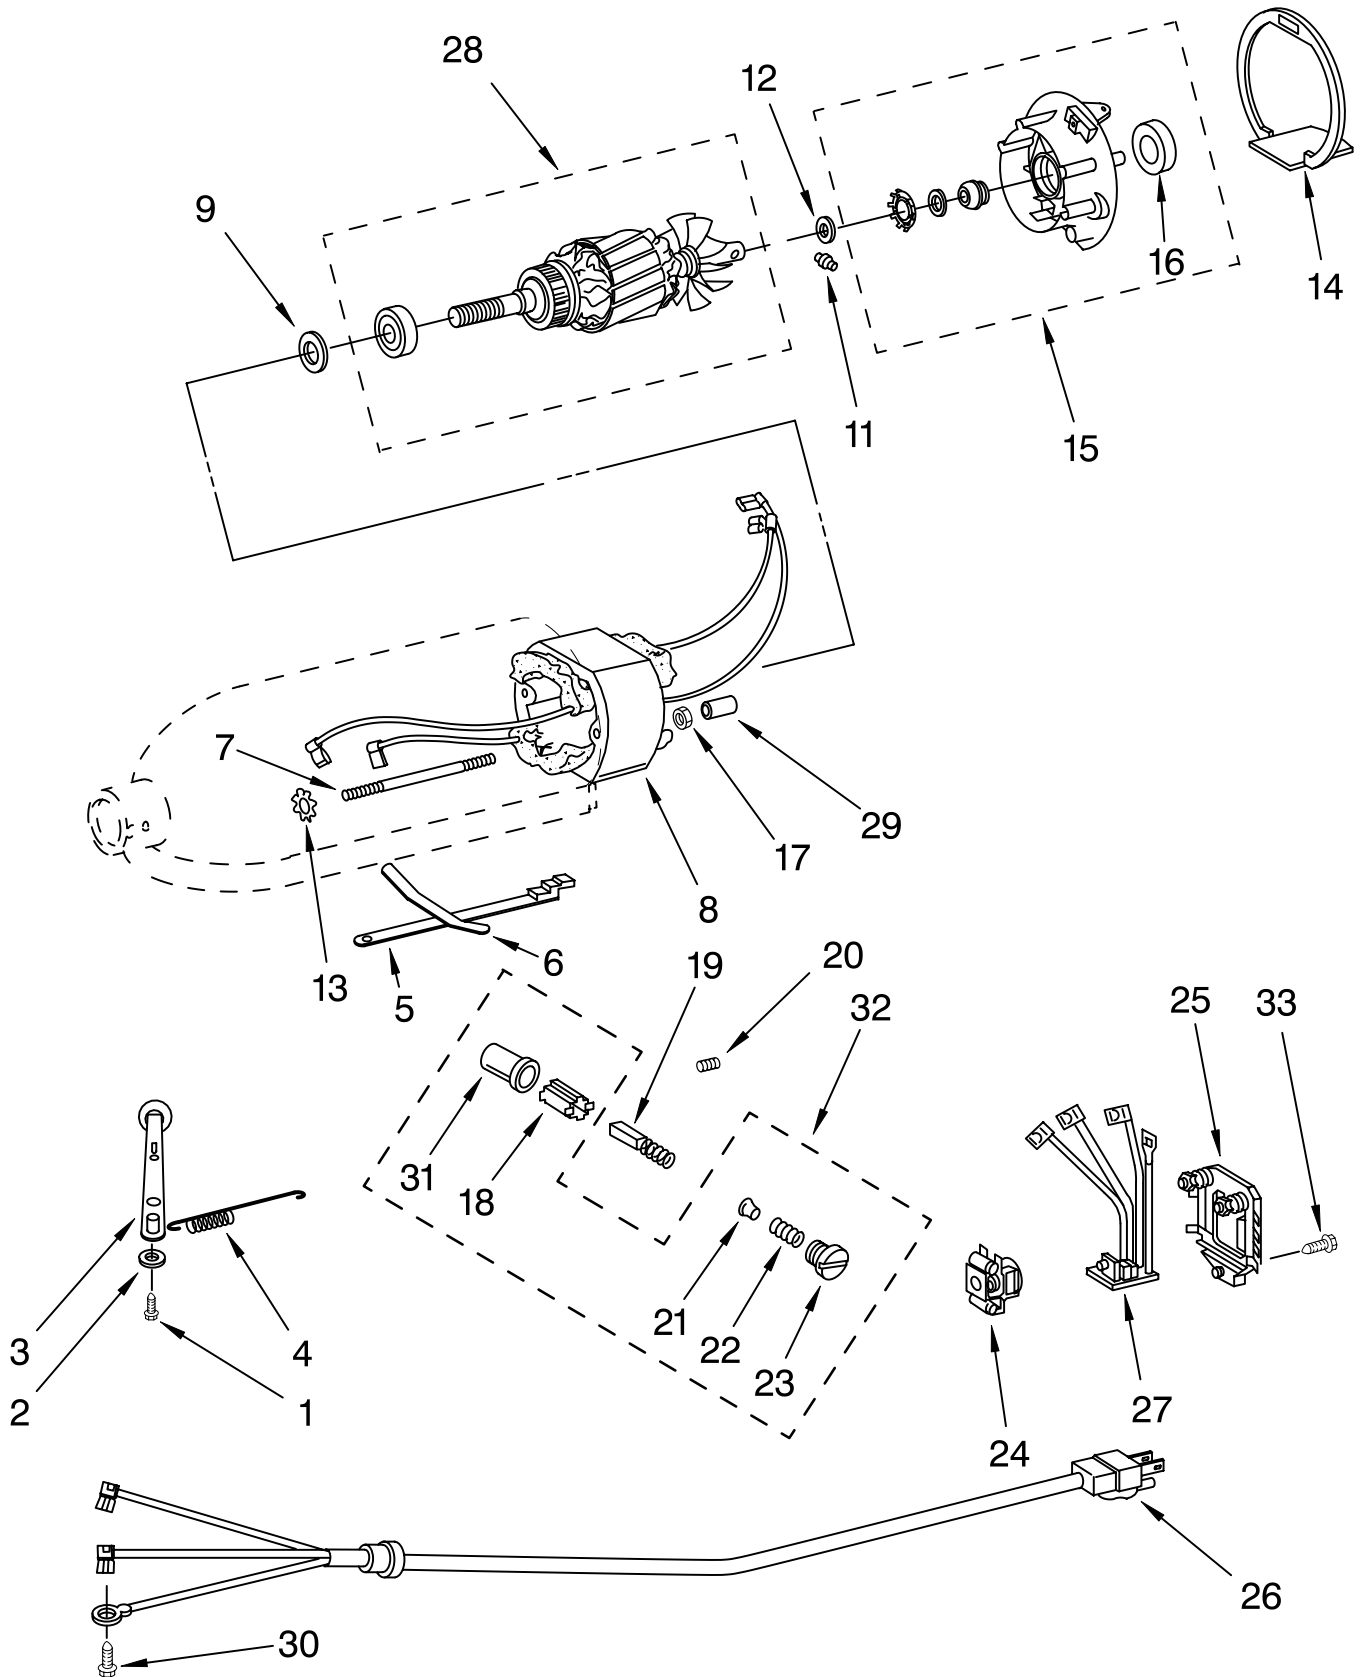

MOTOR AND CONTROL PARTS

FOR MODELS: KSM90__4

FOR ORDERING INFORMATION REFER TO PARTS PRICE LIST

MOTOR AND CONTROL PARTS

FOR MODELS: KSM90__4

<u>Illus.</u> <u>No.</u>	<u>Part</u> <u>No.</u>	<u>DESCRIPTION</u>
1	110679	Screw, Pivot
2	116241	Washer, Spring
3		Lever, Speed Control Assembly
	9709276	Black
4	3183680	Spring, Control Plate
5	3184176	Speed Link & Cam
6	240205	Spring, Flat
7	240769	Screw
8	9702695	Field Assembly
9	9704324	Washer, Bearing
11	16998	Stud, Governor Drive
12	3180162	Washer
13	W10068270	Washer
14	240775-1	Seal, End
15	3180526	Bracket, Bearing Asm.
16	3180238	Washer
17	8533905	Nut, Machine
18	240680	Insert, Brush Holder
19	9706416	Brush, Carbon
20	9707926	Screw, Set
21	116286	Cap, Spring Seat
22	116287	Spring, Cap
23		Cap, Brush Holder
	3184212	Black
24	17830	Governor Assembly
25	240904-2	Control Plate Assembly
26		Power Cord
	9701026	Black
27	9706595	Phase Control Board Assembly
28	9708315	Armature & Bearing
29	4162634	Sleeve, Motor Stud
30	3184609	Screw, Ground
31	3179908	Housing, Brush Holder
32	4162546	Brush Holder
33	W10068260	Screw

FOR ORDERING INFORMATION REFER TO PARTS PRICE LIST