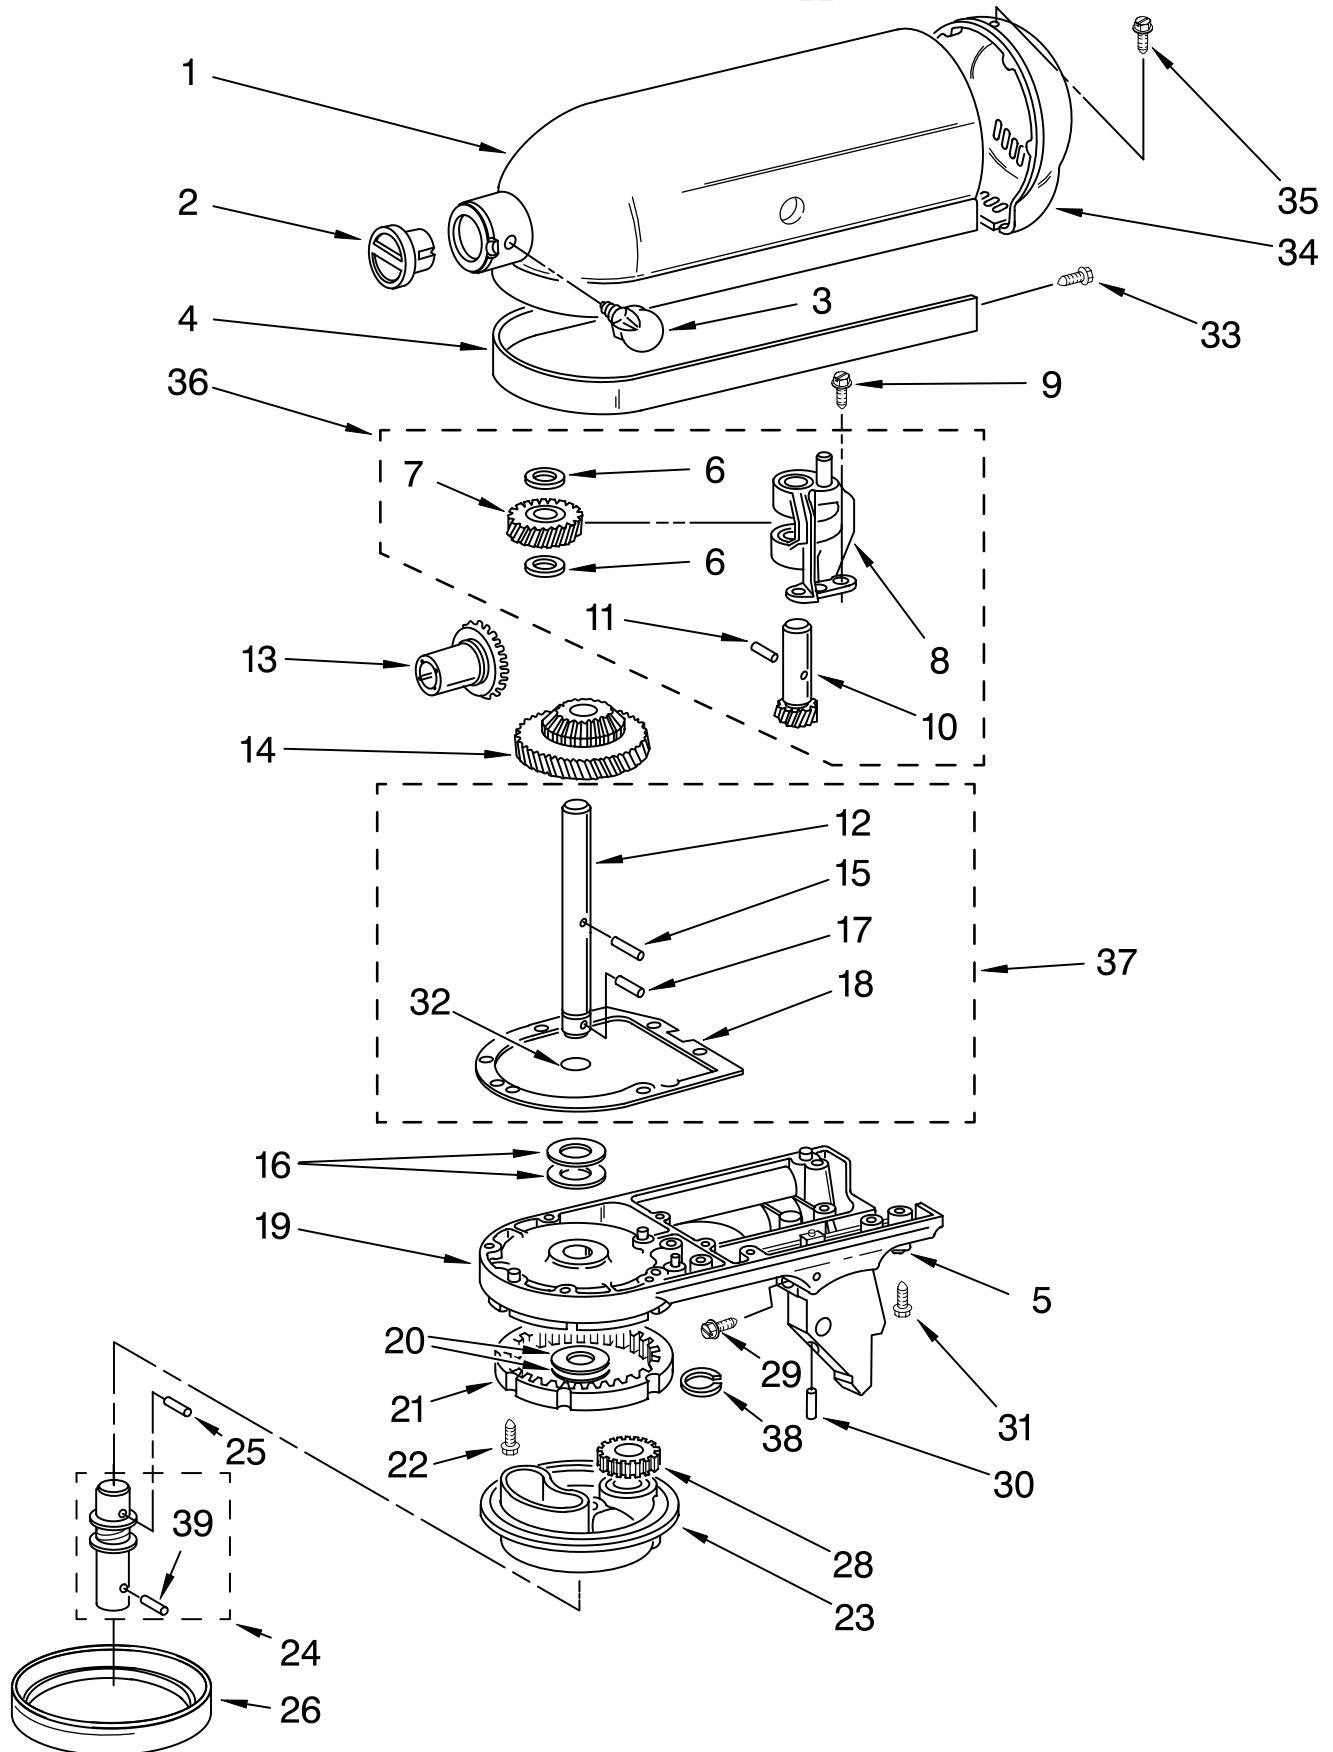

CASE, GEARING AND PLANETARY UNIT

FOR MODELS: KSM90_4

FOR ORDERING INFORMATION REFER TO PARTS PRICE LIST

CASE, GEARING AND PLANETARY UNIT

FOR MODELS: KSM90__4

Illus. No.	Part No.	DESCRIPTION	Illus. No.	Part No.	DESCRIPTION	Illus. No.	Part No.	DESCRIPTION
1	**	Gearcase Motor Housing	13	9705130	Gear, Attachment Hub Bevel	26	240285	Ring, Planetary Drip
2		Cap, Attachment Hub	14	9709627	Bevel Pinion & Center Gear	28	9703903	Pinion, Gear
3	242765-2	Chrome Thumb Screw	15	240018-1	Pin (Vertical Center Shaft)	29	4160413	Screw, Adjusting
	9709194	Black	16	3180163	Washer	30	3400203	Screw, Set
4	**	Band, Trim	17	9705443	Pin, Grooved	31	3400025	Screw, Machine
5	8533914	Lock Washer	18	4162324	Gasket, Transmission Case	32	67500-55	"O" Ring
6	3180161	Washer				33	311932	Screw
7	4162897	Worm Gear	19	**	Lower Gear Case	34	**	Cover, End
8	240308	Worm Gear Bracket And Bearing	20	3180163	Washer	35	9706090	Screw
9	3400022	Screw And L.W. Assy.	21	9703904	Gear, Internal	36	240309-2	Worm Gear Bracket And Gear
10	240210-2	Shaft & Pinion	22	103994	Screw	37	4160474	Center Shaft & "O" Ring
11	9705444	Pin, Grooved	23	**	Planetary	38	9703438	Ring
12	240026	Shaft, Vertical Center	24	4176067	Agitator Shaft	39	9704677	Pin, Groove
			25	240018-1	Pin (Agitator Shaft Pinion)			

* * Refer to Page 3
Color Variation Parts

FOR ORDERING INFORMATION REFER TO PARTS PRICE LIST