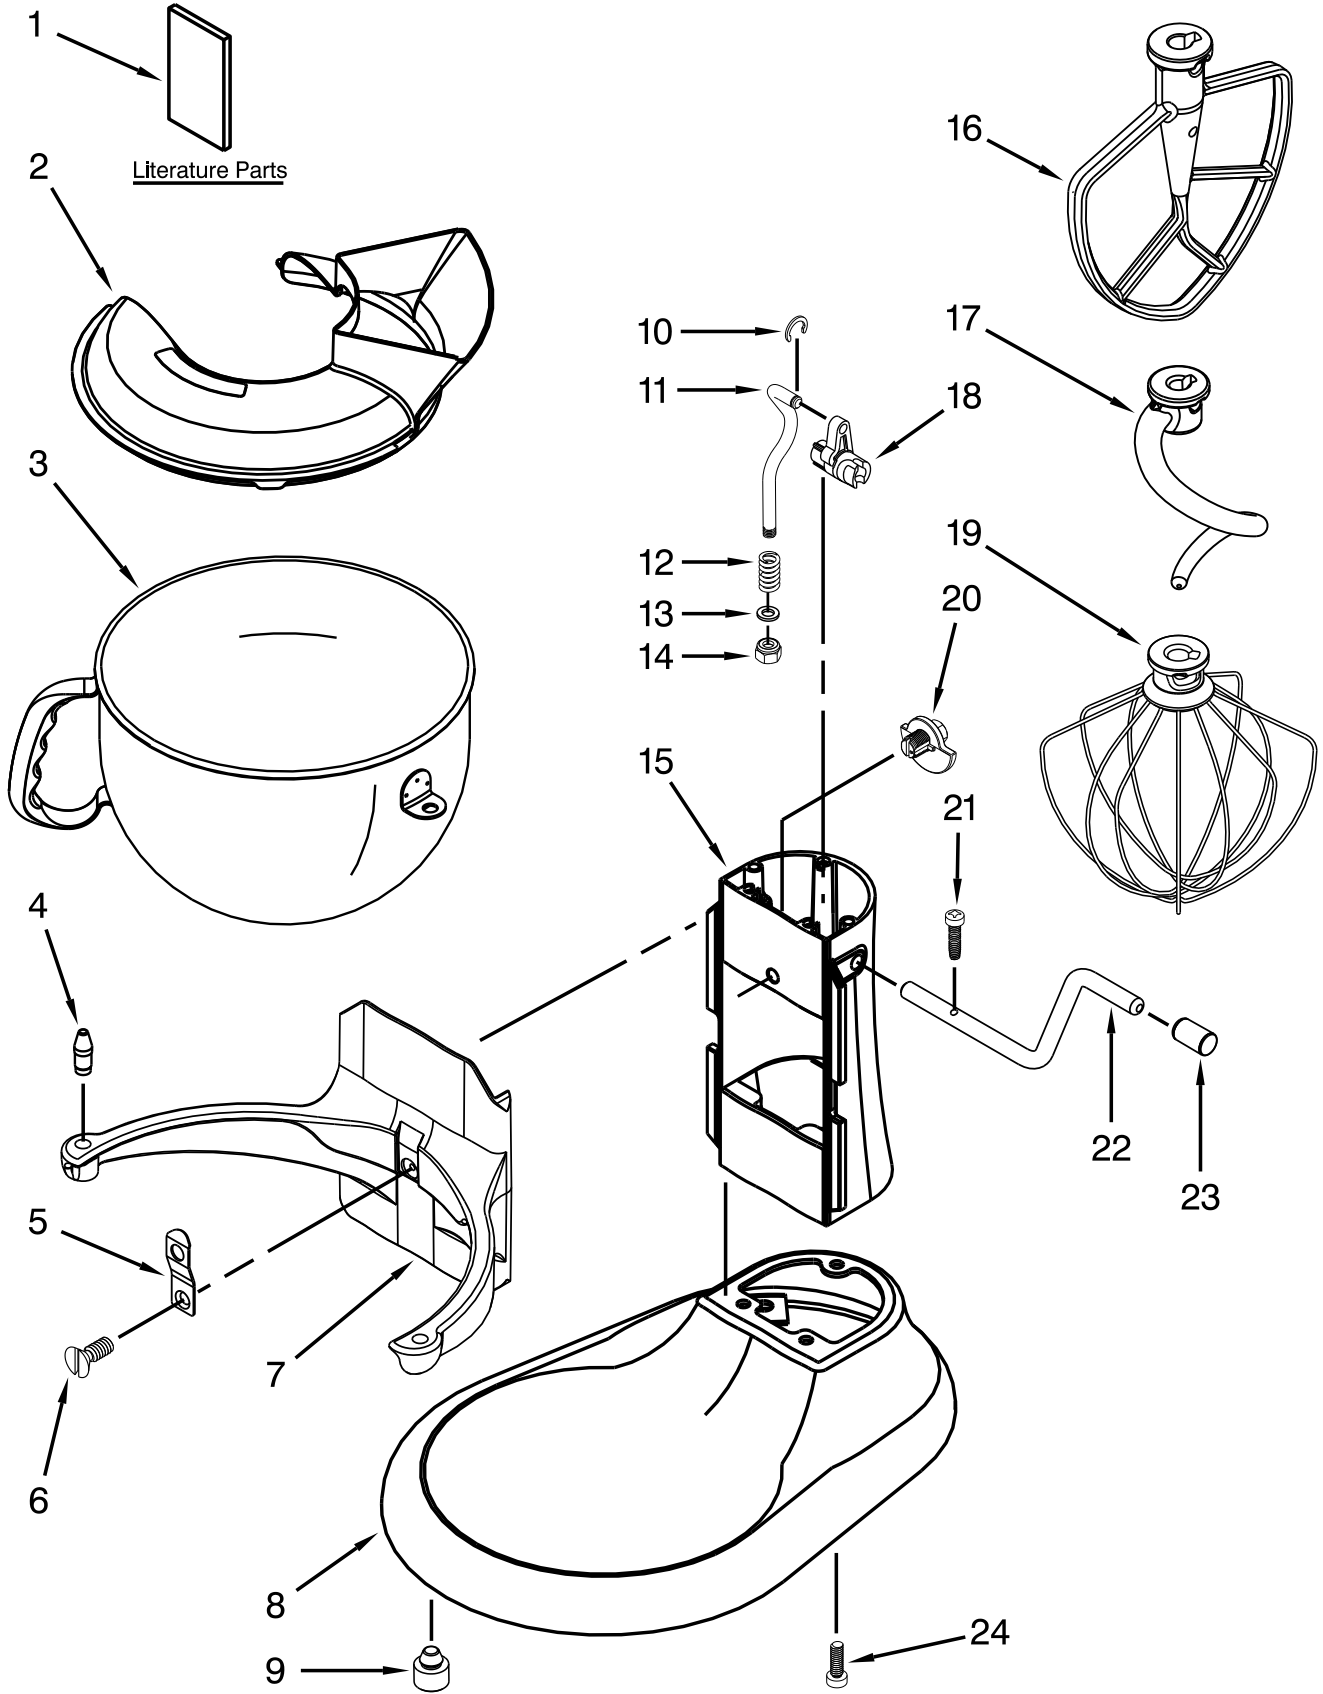

BASE AND PEDESTAL UNIT PARTS

BASE AND PEDESTAL UNIT PARTS

<u>Illus.</u> <u>No.</u>	<u>Part No.</u>	<u>Description</u>	<u>Illus.</u> <u>No.</u>	<u>Part No.</u>	<u>Description</u>	<u>Illus.</u> <u>No.</u>	<u>Part No.</u>	<u>Description</u>
1		Literature Parts	9	9708649	Foot	19	9703491	Whip, Wire
	W10862776	Use & Care Guide	10	9703307	Ring, Retaining	20	9703426	Cam, Adjusting
2	W10617049	Shield, Pouring (Wide)	11	W10598835	Rod, Bowl Lift	21	3400863	Screw
3	W10245251	Bowl, 6 Qt.	12	9237	Spring, Lift Rod	22	W10598836	Handle, Bowl Lift
4	240185	Pin, Retaining Bowl	13	9703439	Washer	23	W10769141	Cap, Handle
5	W10504114	Clip, Bowl Retainer	14	8533907	Nut	24	3400200	Screw
6	3400018	Screw	15		Column Assembly (Refer to Color Variation Parts Page)			
7		Bowl Support (Refer to Color Variation Parts Page)	16	9703485	Beater, Flat (Burnished)			
8		Base and Foot Assembly (Refer to Color Variation Parts Page)	17	W10536041	Hook, Dough (Burnished)			
			18	9706885	Arm, Bowl Lift