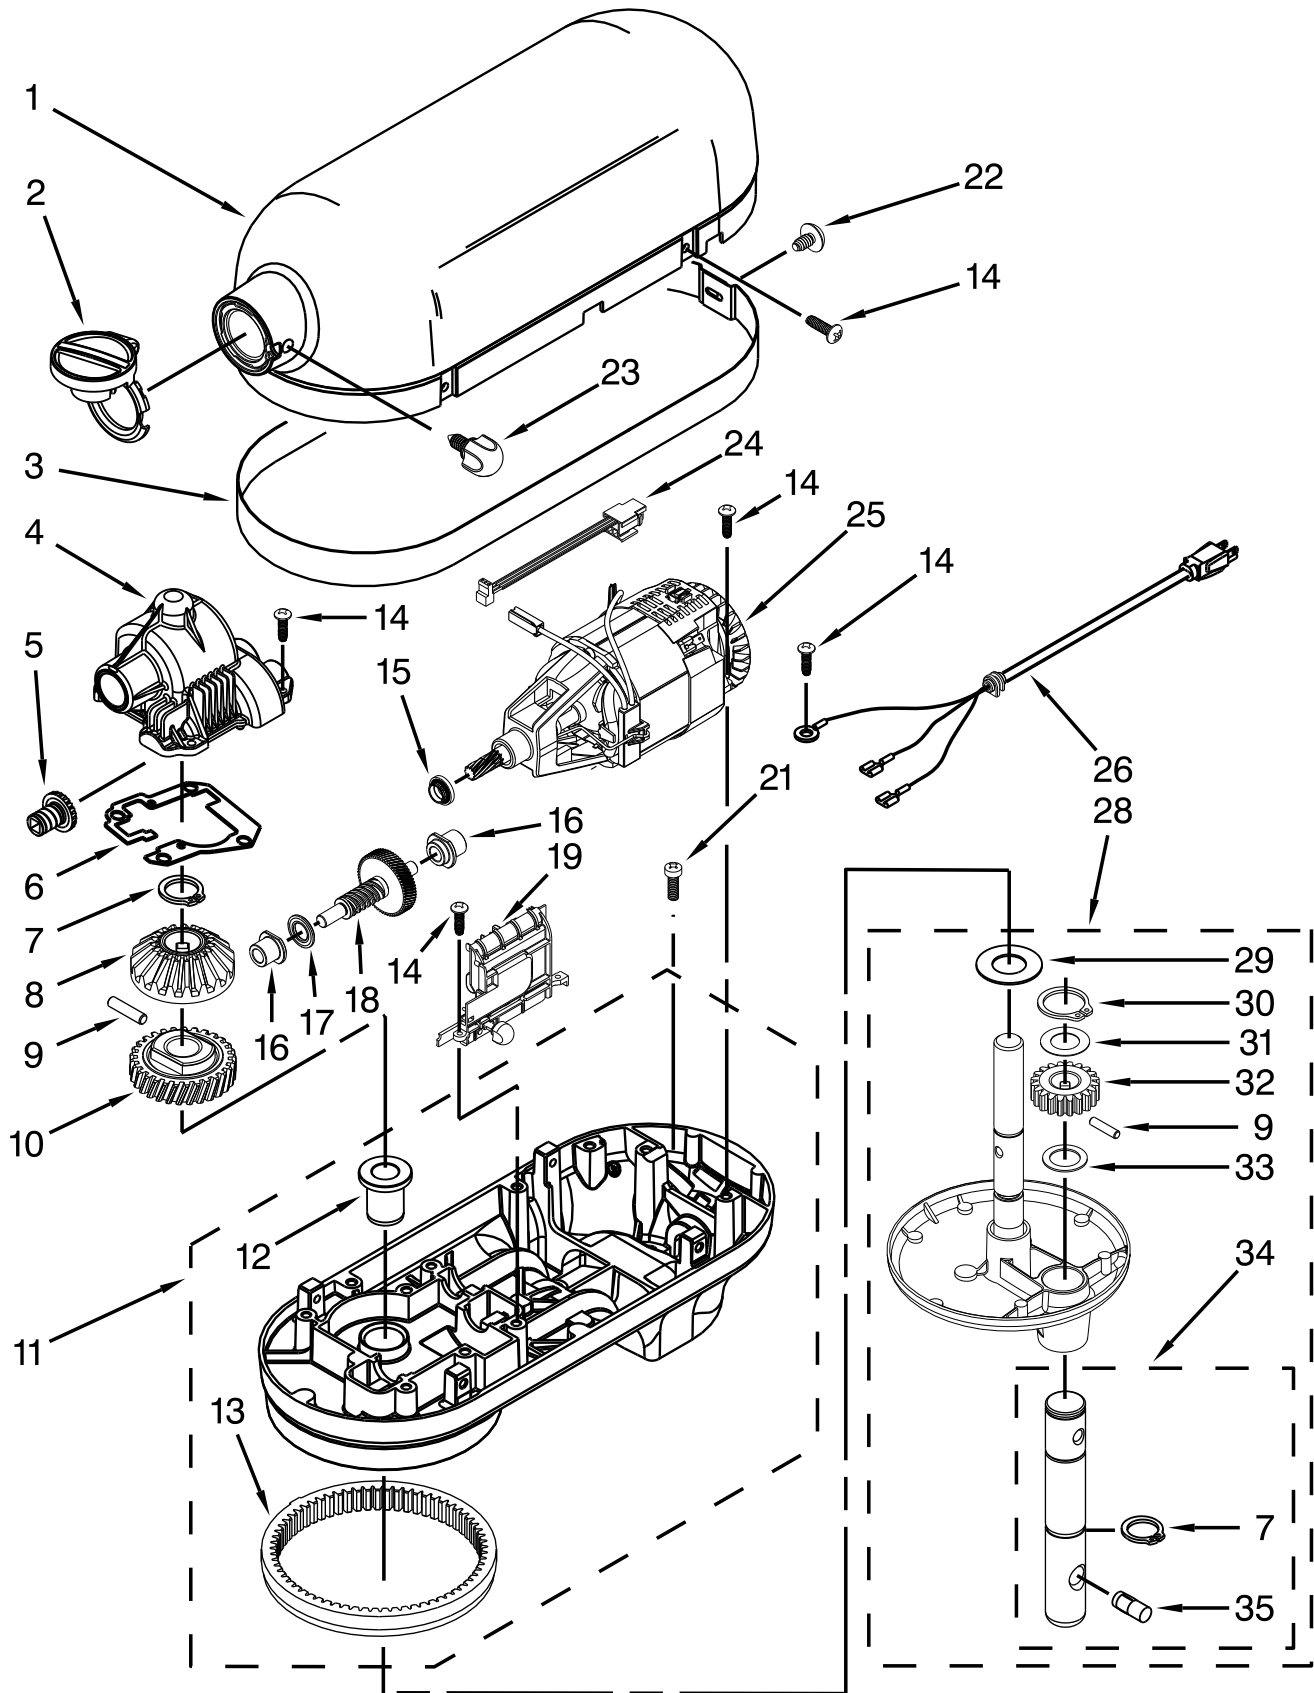

CASE, GEARING AND PLANETARY UNIT PARTS

CASE, GEARING AND PLANETARY UNIT PARTS

| <u>Illus. No.</u> | <u>Part No.</u> | <u>Description</u> | <u>Illus. No.</u> | <u>Part No.</u> | <u>Description</u> | <u>Illus. No.</u> | <u>Part No.</u> | <u>Description</u> |
|-------------------|-----------------|---|-------------------|-----------------|-------------------------|-------------------|-----------------|---|
| 1 | | Gearcase Motor Housing (Refer to Color Variation Parts Page) | 12 | 16897 | Bearing, Lower Center | 25 | W10247536 | Motor, 120 Volt |
| | | | 13 | 9703339 | Gear, Internal | 26 | | Cord, Power |
| | | | 14 | 3400814 | Screw | | W10164887 | White |
| | | | 15 | 9706247 | Seal, Motor Shaft | | W10705159 | Black |
| 2 | 9707983 | Cap, Attachment Hub (Nickel) | 16 | | Bearing | 28 | | Planetary Assembly (Refer to Color Variation Parts Page) |
| 3 | | Band, Trim (Refer to Color Variation Parts Page) | | W10170080 | Front | | | |
| | | | | W10170081 | Rear | | | |
| | | | 17 | 9703445 | Bearing, Thrust | 29 | W10323379 | Washer, Fiber |
| 4 | 9709125 | Transmission Housing | 18 | 9709231 | Gear, Worm | 30 | 9703438 | Ring, Retaining |
| | | | 19 | | Control Assembly | 31 | 9706090 | Washer |
| 5 | 9703338 | Gear, Attachment Hub Level | | 9706648 | Control with Black Knob | 32 | 9707627 | Gear, Pinion |
| | | | | | | 33 | 8533910 | Washer |
| 6 | 9709511 | Gasket, Transmission | | 9706649 | Control with Grey Knob | 34 | 9708191 | Shaft, Agitator |
| 7 | 9703680 | Clip, Retaining | | | | 35 | 9704677 | Pin, Groove |
| 8 | 9703337 | Gear, Bevel | 21 | 3400200 | Screw | | | |
| 9 | 9707223 | Pin, Retaining | 22 | 3400617 | Screw | | | |
| 10 | W10916068 | Gear, Worm Follower | 23 | | Thumb Screw | | | |
| | | | | 9709194 | Black | | | |
| 11 | | Lower Gearcase (Refer to Color Variation Parts Page) | | 9709196 | Grey | | | |
| | | | 24 | 9703312 | Sensor, Hall Effect | | | |