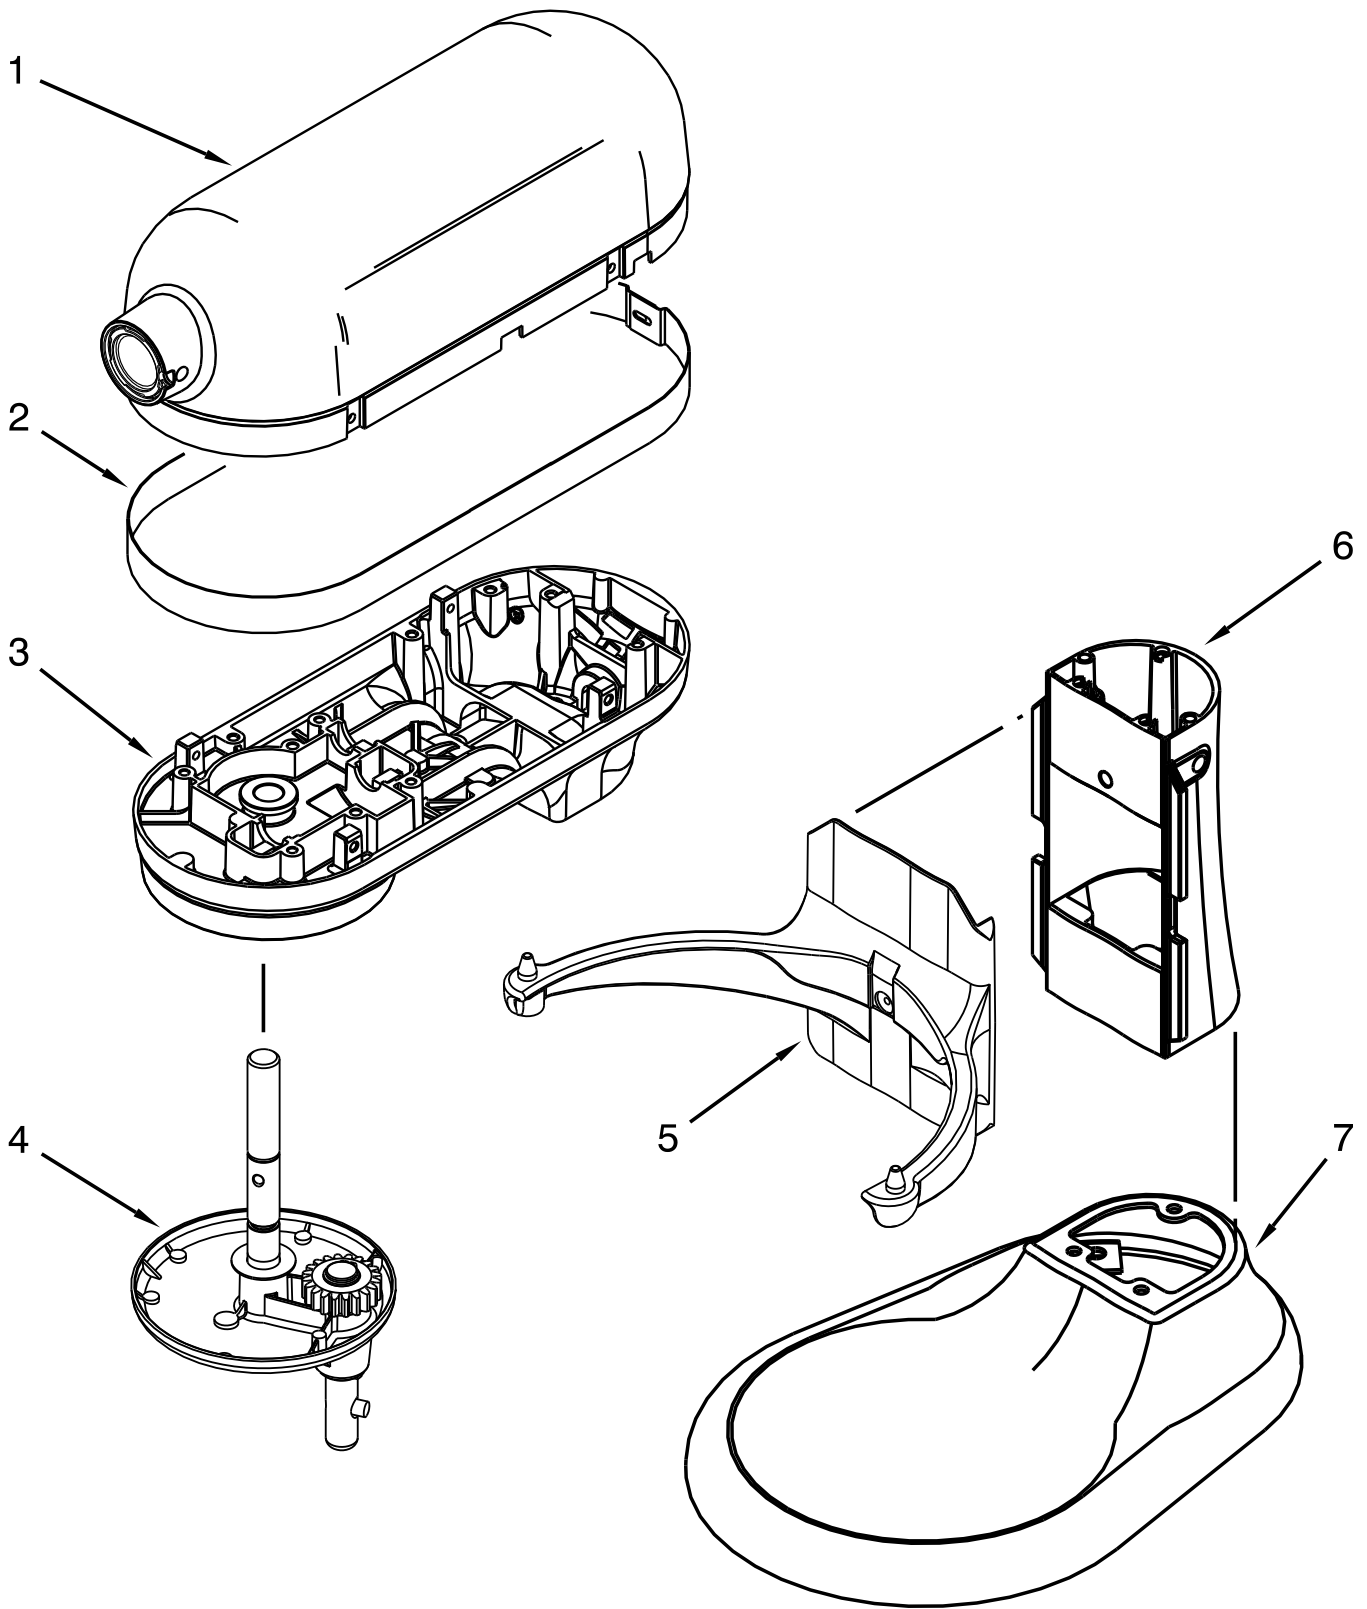

COLOR VARIATION PARTS