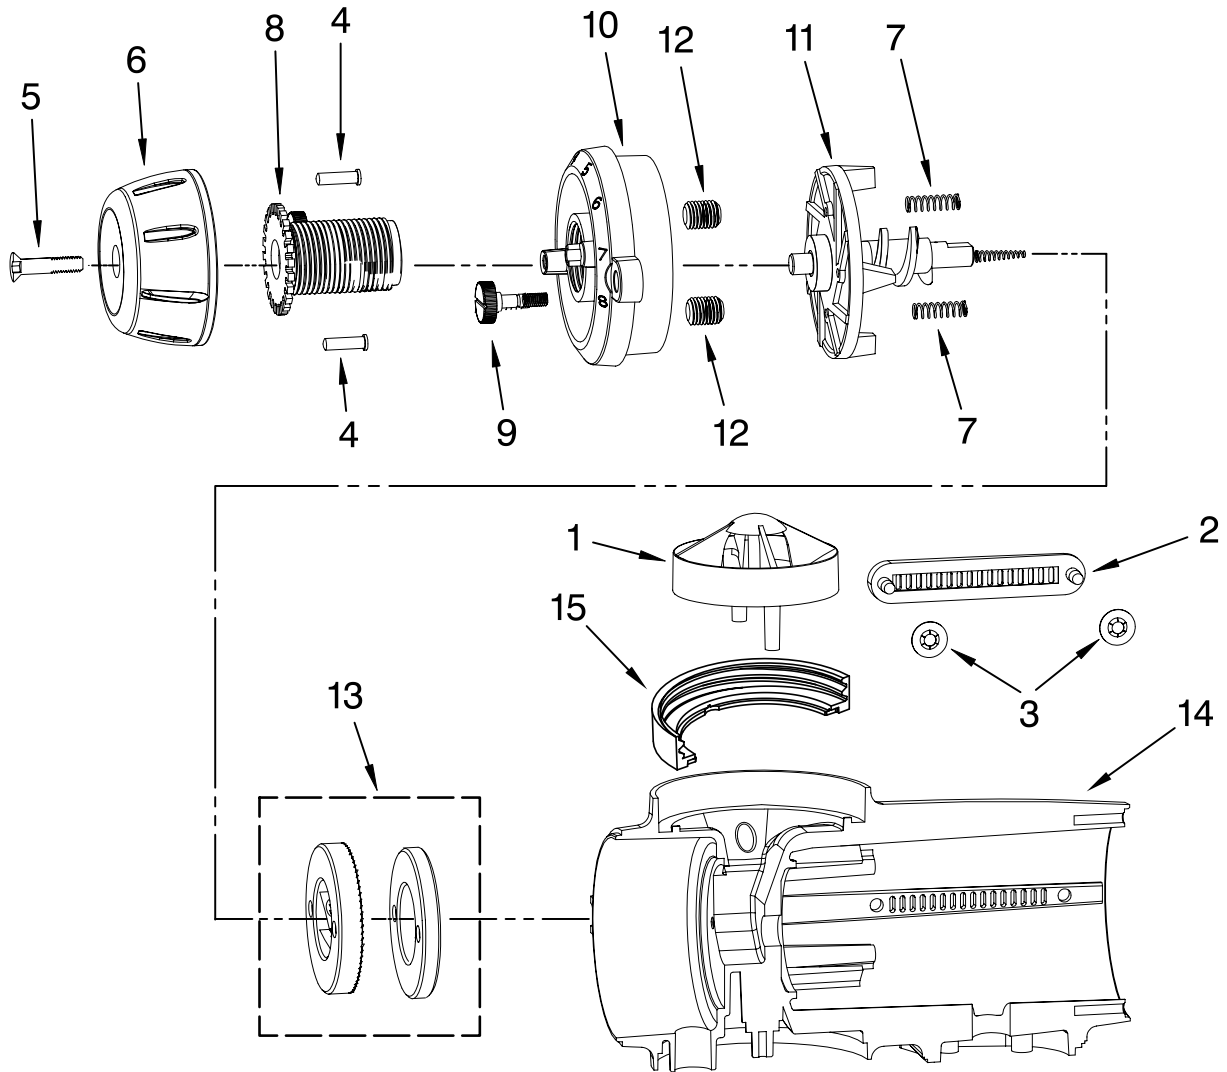

MOTOR HOUSING AND BURR ASSEMBLY PARTS

For Models: KPCG100__1, 4KPCG100__1

Illus. No.	Part No.	DESCRIPTION

1	4176695	Guard, Finger
2	4176696	Vent
3	4176713	Lockwasher
4	8212392	Pin, Detent
5	4176754	Bolt, Knob
6	4176718	Knob, Selector
7	8212394	Spring, Detent
8	4176716	Screw, Adjustment
9	4176705	Screw, Bezel
10	4176697	Bezel, Gearbox
11	4176694	Auger Assy.
12	4176712	Screw, Socket
13	4176702	Burr Assy.
14		Housing, Motor
	4176698	Pearl Metallic
	8212151	Nickel Pearl
	8212320	Empire Red
	W10217611	Onyx Black
15	W10223450	Insert, Thread Lock

FOR ORDERING INFORMATION REFER TO PARTS PRICE LIST