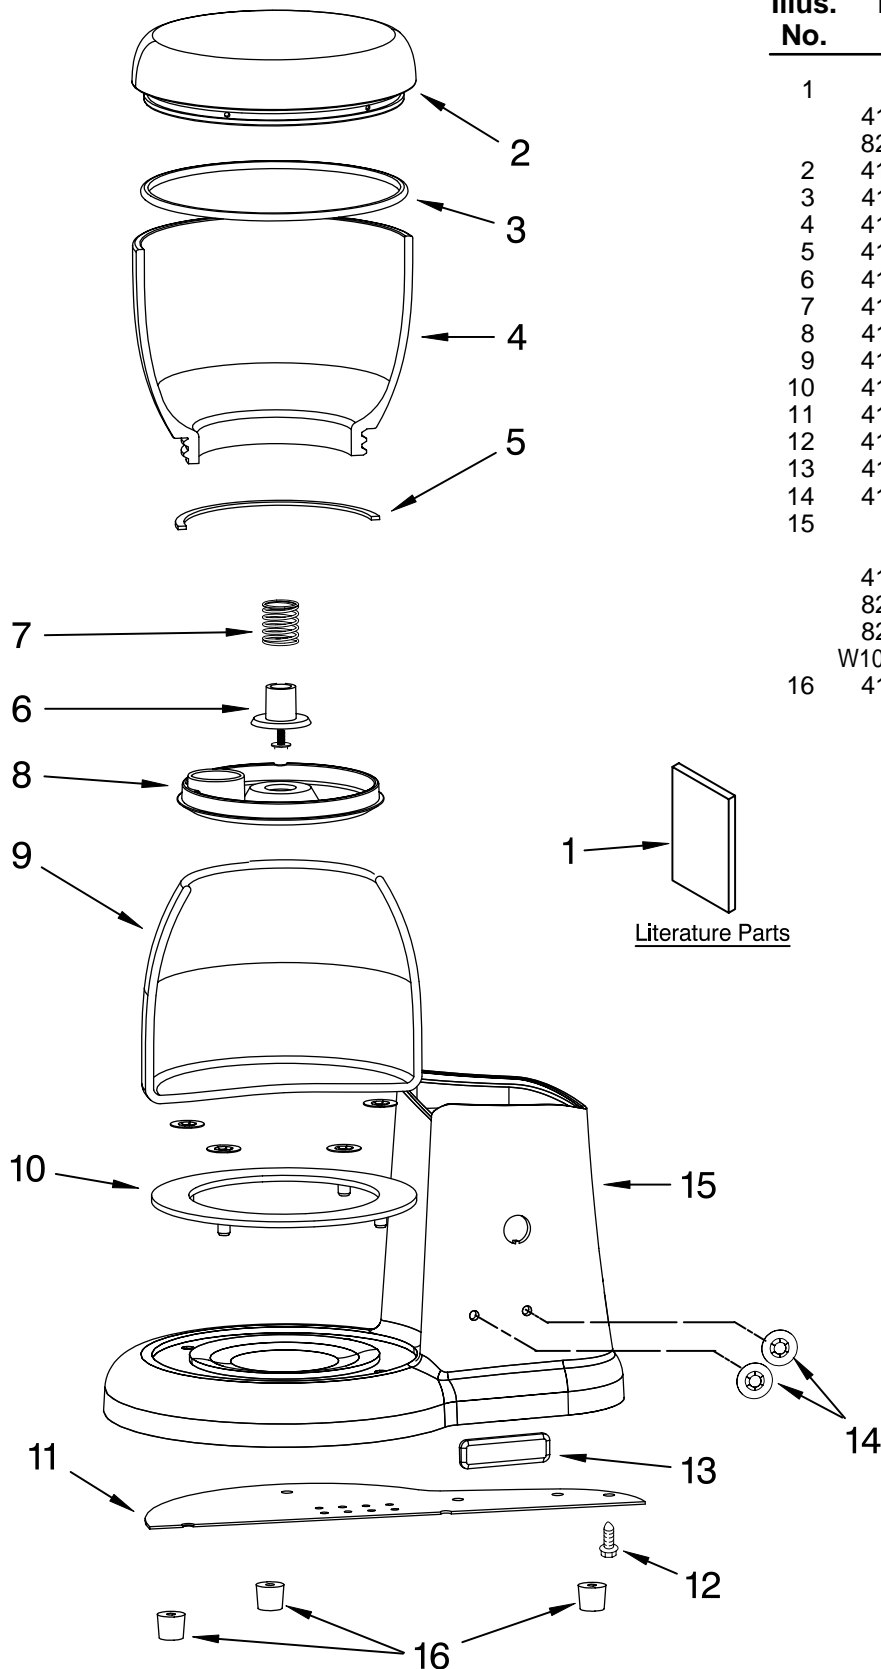

# PEDESTAL JAR ASSEMBLY PARTS

For Models: KPCG100\_\_1, 4KPCG100\_\_1

Illus. No.	Part No.	DESCRIPTION
1		Literature Parts
	4176735	Use and Care Guide
	8212130	Repair Parts List
2	4176717	Lid, Bean Jar
3	4176731	O-Ring, Lid
4	4176730	Jar, Bean
5	4176729	Seal, Bean Jar
6	4176723	Nozzle, Holder
7	4176715	Spring, Housing
8	4176721	Cover, Nozzle
9	4176728	Jar, Coffee Ground
10	4176722	Ring, Abrasion
11	4176703	Cover, Baseplate
12	4176760	Screw
13	4176701	Nameplate
14	4176713	Lockwasher
15		Base Assembly (Incl Nameplate)
	4176700	Pearl Metallic
	8212152	Nickel Pearl
	8212322	Empire Red
	W10217658	Onyx Black
16	4176725	Foot, Rubber