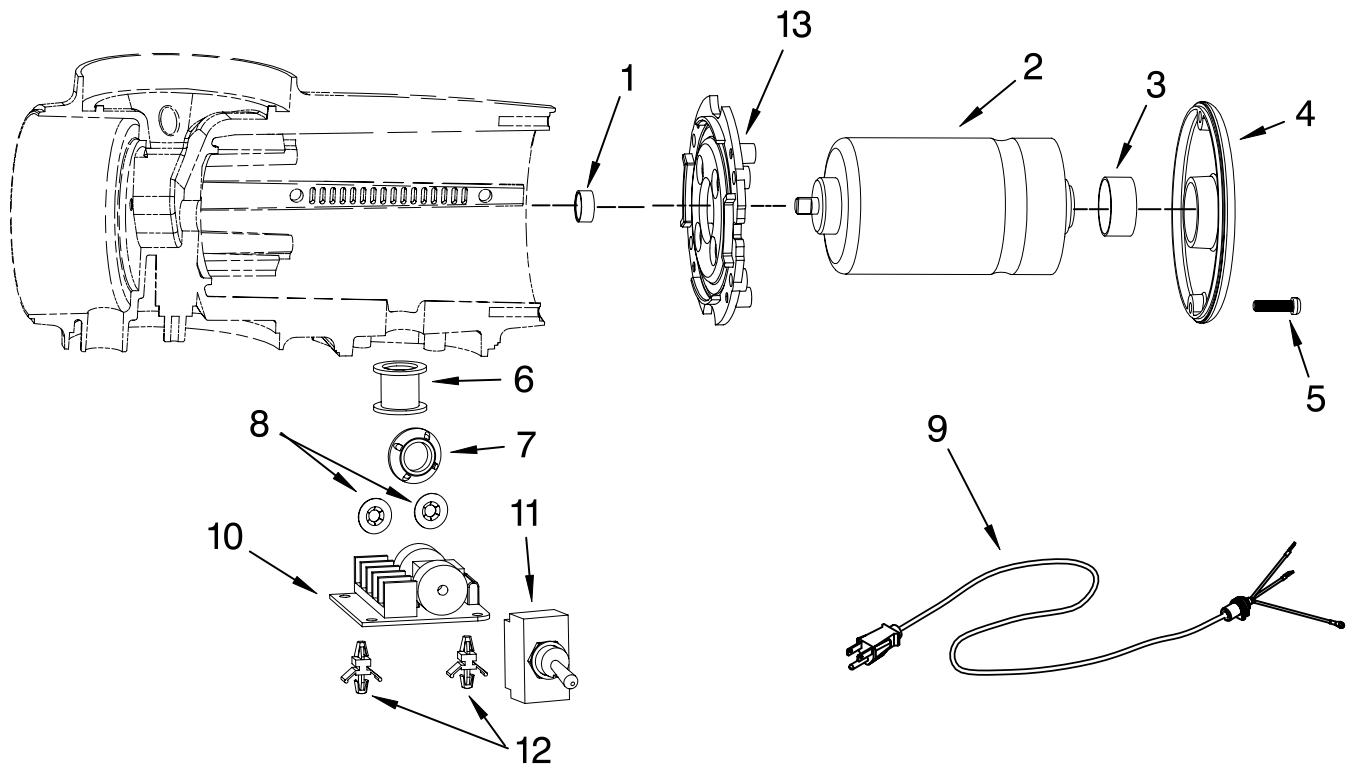

MOTOR AND CONTROL PARTS

For Models: KPCG100__1, 4KPCG100__1

Illus. No.	Part No.	DESCRIPTION
1	4176707	Bushing, Copper
2	4176733	Motor
3	4176726	Seal, Vibration
4		Cap, Motor
	4176699	Pearl Metallic
	8212150	Nickel Pearl
	8212321	Empire Red
	W10217609	Onyx Black
5	4176755	Screw, Motor Cap
6	4176734	Tube, Housing
7	4176710	Nut, Switch
8	4176713	Lockwasher
9	4176757	Cord, Power
10	4176727	PCB Board
11	4176758	Switch, Toggle
12	4176724	Spacer
13	4176720	Plate, Motor

OPTIONAL PARTS NOT ILLUSTRATED

4176764 Scoop, Coffee
4176763 Brush, Cleaning

FOR ORDERING INFORMATION REFER TO PARTS PRICE LIST