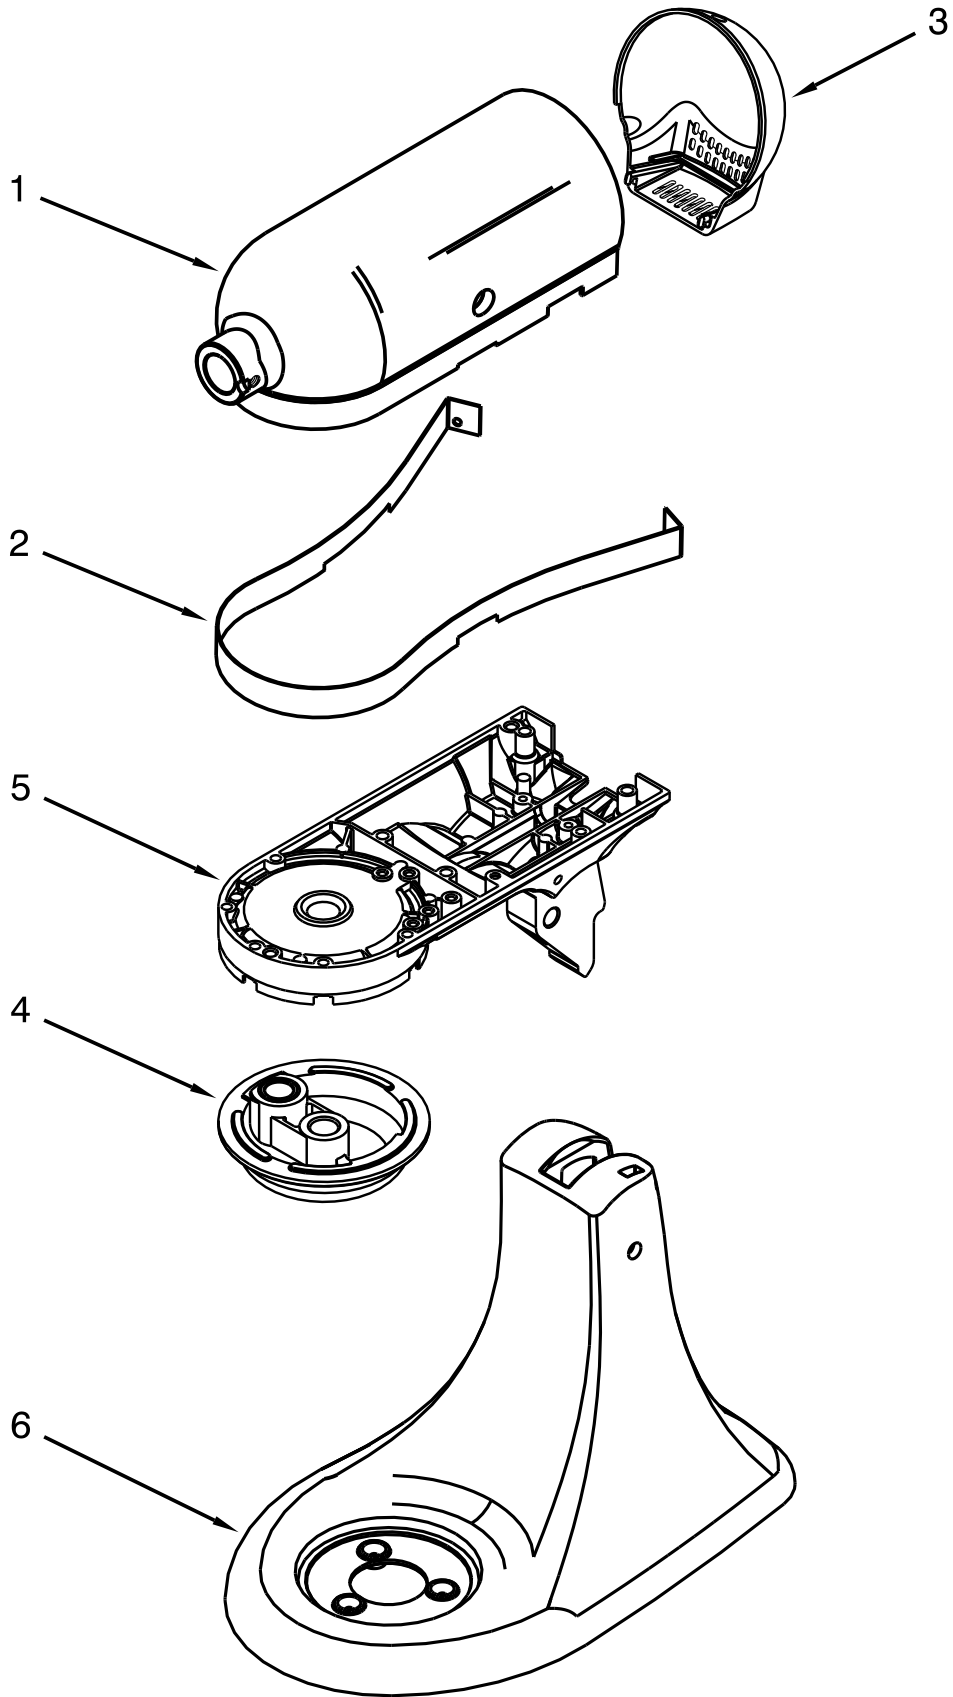

COLOR VARIATION PARTS