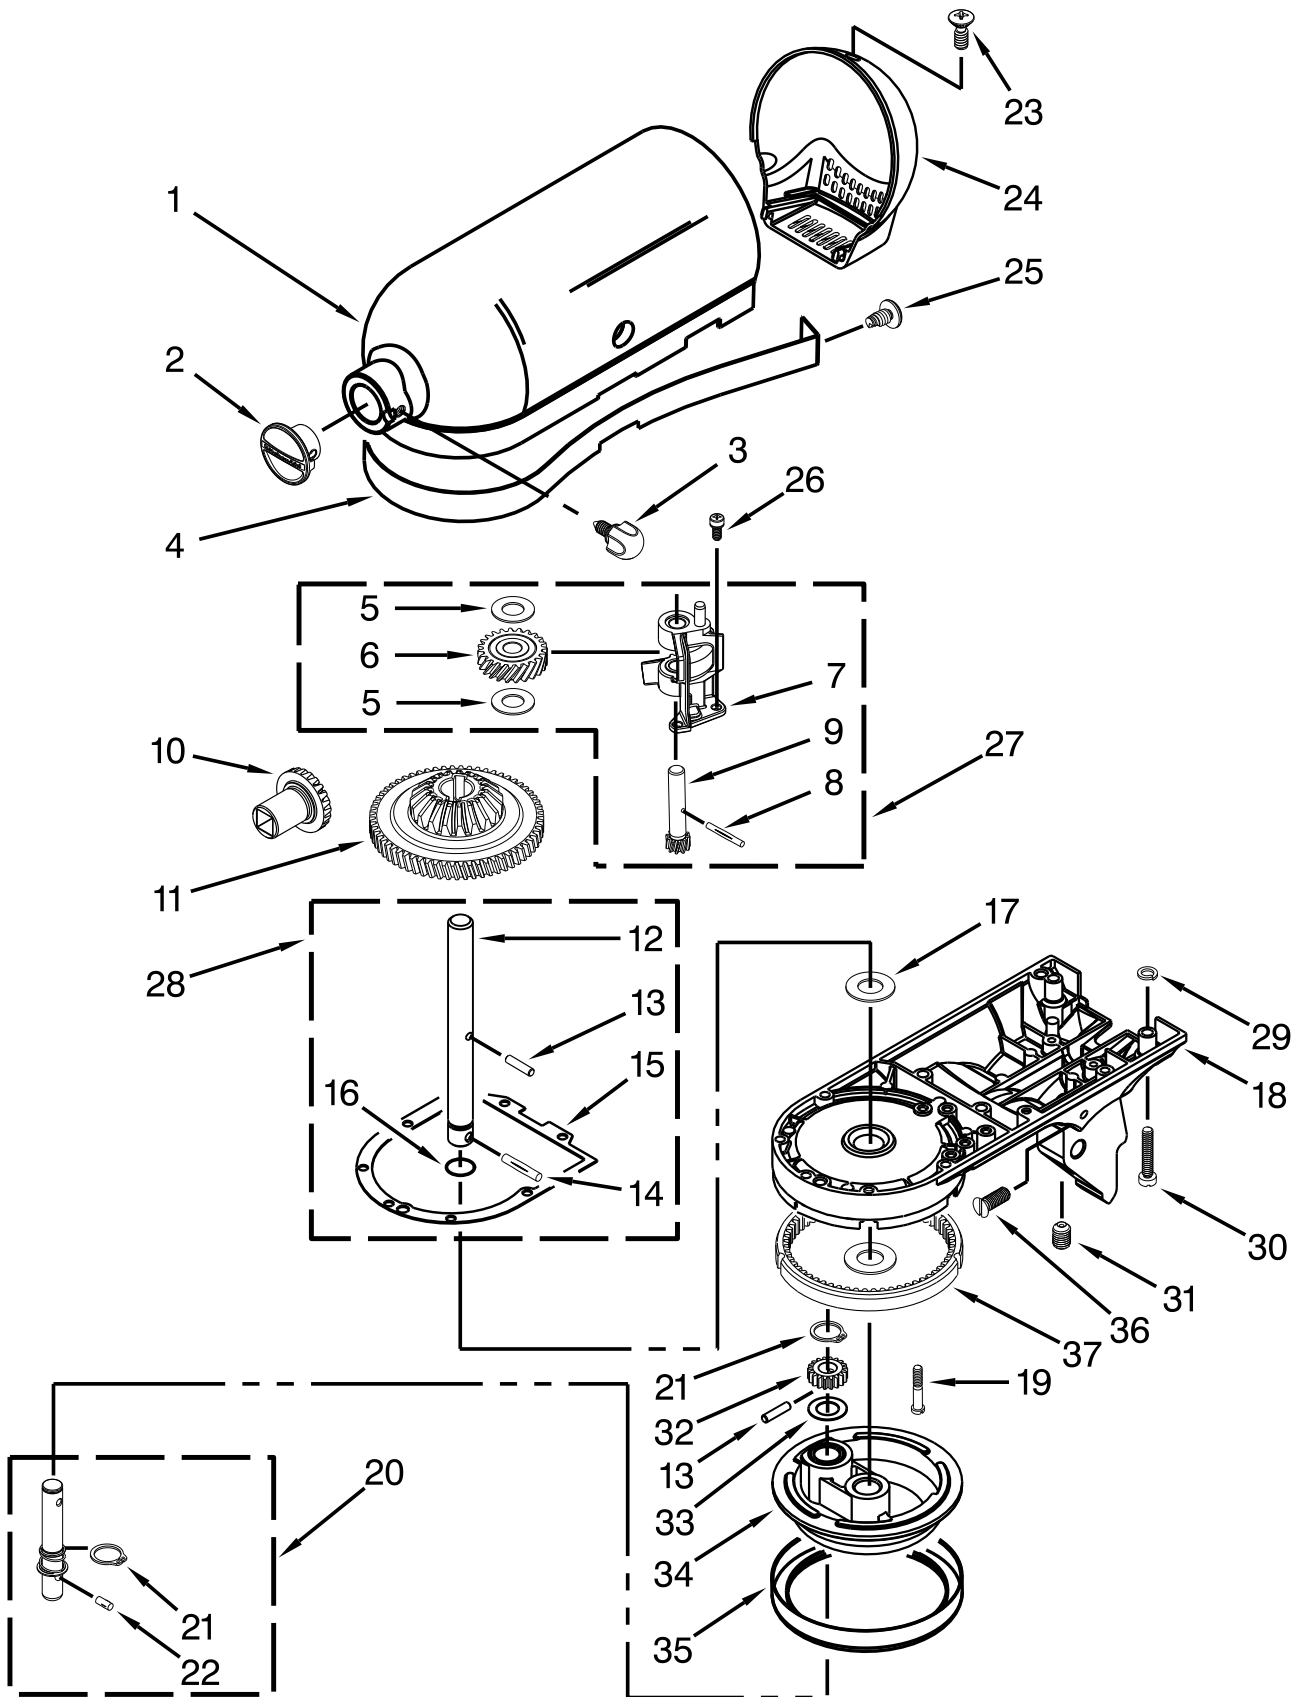

BASE AND PEDESTAL UNIT PARTS

<u>Illus.</u> <u>No.</u>	<u>Part No.</u>	<u>Description</u>	<u>Illus.</u> <u>No.</u>	<u>Part No.</u>	<u>Description</u>	<u>Illus.</u> <u>No.</u>	<u>Part No.</u>	<u>Description</u>
1		Literature Parts	9	W10674618	Hook, Dough (Coated)	16	24450	Link, Latch
	9709785	Use and Care Guide	10	9709055	Latch	17		Lever, Latch
2	W10616906	Shield, Pouring	11		Latch, Link and Lever Assembly		9709280	Black
3	W10672617	Beater, Flat (Coated)		24452	Black		242928-2	Storm Grey
4	W10245282	Bowl, 5 Qt.	12	110679	Screw	18	16910	Pin, Hinge
5	3400020	Screw	13	116241	Washer, Spring	19		Pedestal
6	W10191926	Cap, Bowl Screw	14	8533912	Washer			(Refer to Color Variation Parts Page)
7	9709707	Foot	15	W10572158	Screw			
8	9704329	Whip, Wire						

CASE, GEARING AND PLANETARY UNIT PARTS