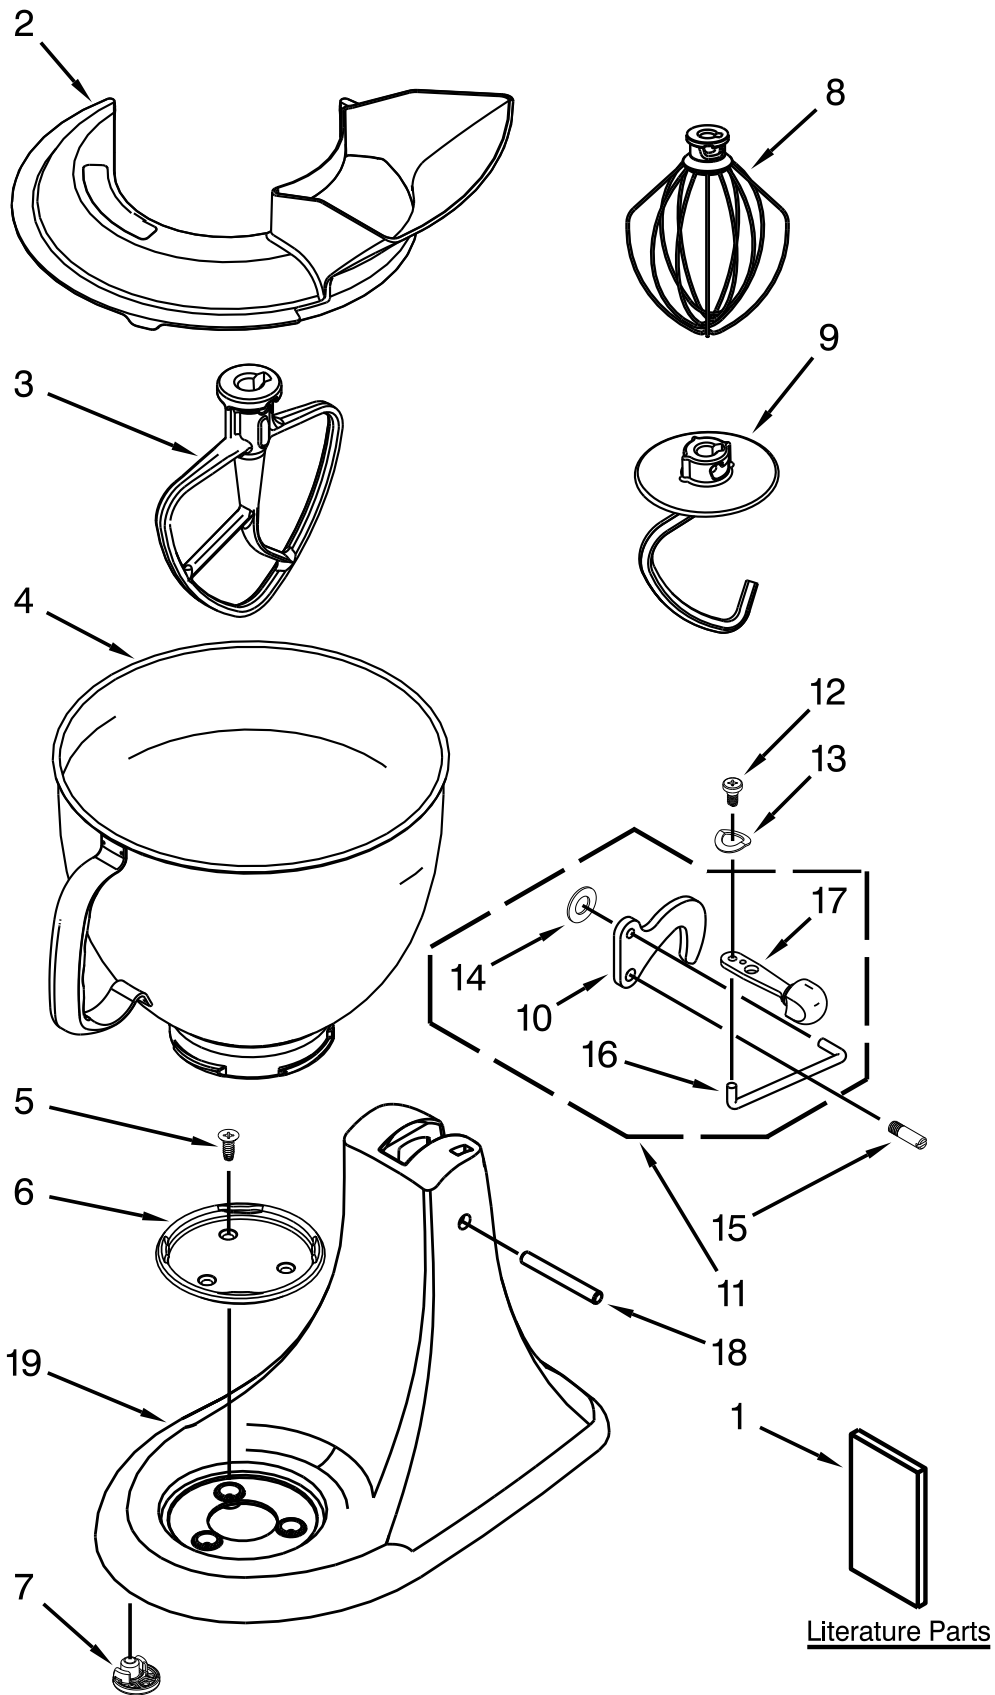

BASE AND PEDESTAL UNIT PARTS

BASE AND PEDESTAL UNIT PARTS

<u>Illus.</u> <u>No.</u>	<u>Part No.</u>	<u>Description</u>	<u>Illus.</u> <u>No.</u>	<u>Part No.</u>	<u>Description</u>	<u>Illus.</u> <u>No.</u>	<u>Part No.</u>	<u>Description</u>
1		Literature Parts	9	W10674618	Hook, Dough (Coated)	16	24450	Link, Latch
	9709785	Use and Care Guide	10	9709055	Latch	17		Lever, Latch
2	W10616906	Shield, Pouring	11		Latch, Link and Lever Assembly		9709280	Black
3	W10672617	Beater, Flat (Coated)		24452	Black		242928-2	Storm Grey
4	W10245282	Bowl, 5 Qt.	12	110679	Screw	18	16910	Pin, Hinge
5	3400020	Screw	13	116241	Washer, Spring	19		Pedestal
6	W10191926	Cap, Bowl Screw	14	8533912	Washer			(Refer to Color Variation Parts Page)
7	9709707	Foot	15	W10572158	Screw			
8	9704329	Whip, Wire