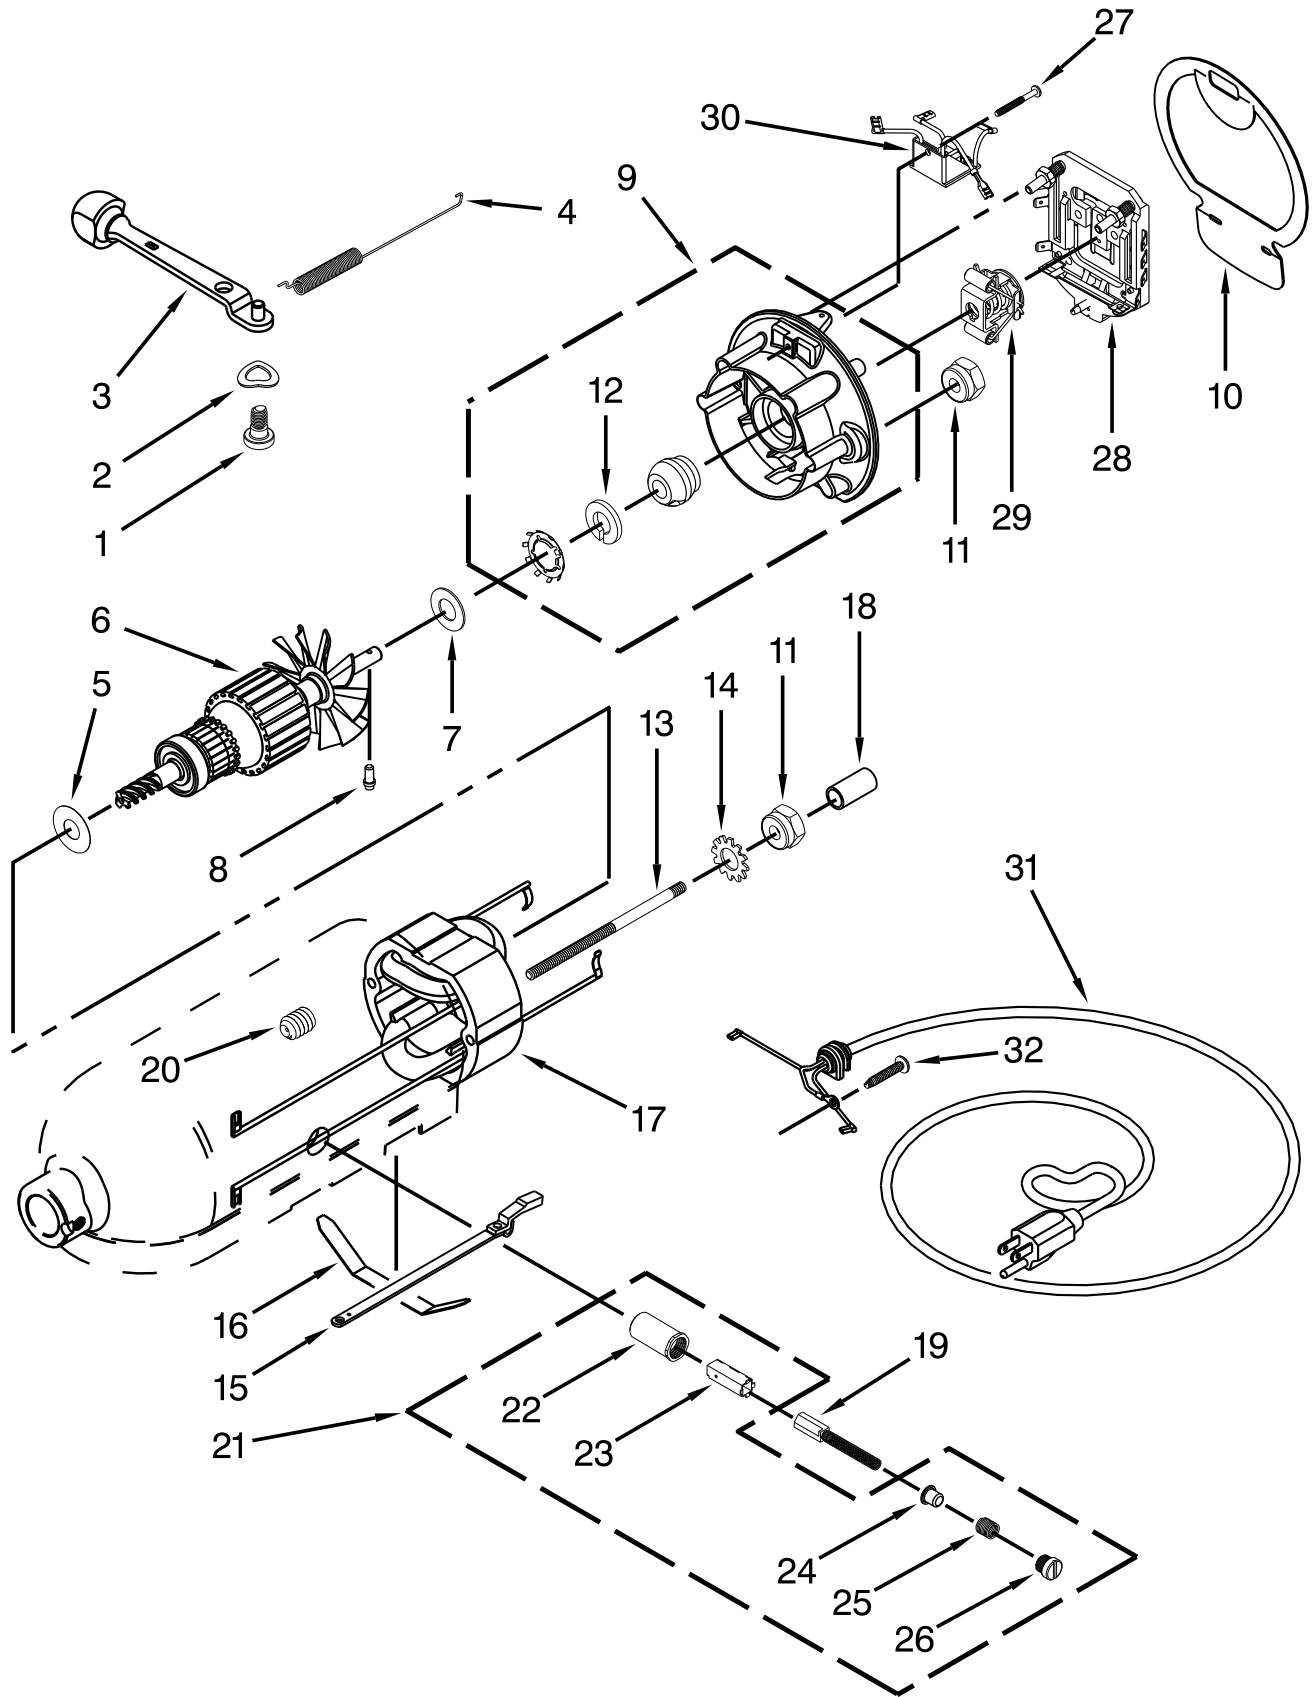

MOTOR AND CONTROL UNIT PARTS

MOTOR AND CONTROL UNIT PARTS

<u>Illus.</u> <u>No.</u>	<u>Part No.</u>	<u>Description</u>	<u>Illus.</u> <u>No.</u>	<u>Part No.</u>	<u>Description</u>	<u>Illus.</u> <u>No.</u>	<u>Part No.</u>	<u>Description</u>
1	110679	Screw	11	W10131078	Nut	25	116287	Spring, Cap
2	116241	Washer, Spring	12	3180238	Washer, Felt	26		Cap, Brush Holder
3		Lever, Speed Control Assembly	13	240769	Screw, Stator		3184212	Black
	9709276	Black	14	W10068270	Washer, Lock		3184211	White
	3184194	Storm Grey	15	3184176	Link, Speed and Cam Assembly		3184213	Almond Creme
	3184195	Buff	16	240205	Spring, Flat	27	W10068260	Screw
4	3183680	Spring, Control Plate	17	W10787725	Field Assembly, 120 V	28	W10119326	Control Plate Assembly
5	9704324	Washer, Ball Bearing (Front)	18	241356	Sleeve, Motor Stud	29	W10330804	Governor Assembly
6	W10788161	Armature and Bearing Assembly, 120 Volt	19	W10380496	Brush, Cap and Spring	30	W10354307	Board, Phase Control
7	W10323376	Washer, Spacing	20	9707926	Screw, Set	31		Cord, Power
8	16998	Stud, Governor Drive	21	4162546	Brush Holder Assembly		W10325327	White
9	3180526	Bearing and Bracket Assembly	22	3179908	Housing, Brush Holder		W10325328	Black
			23	240680	Insert, Brush Holder	32	3184609	Screw
10	240775-1	Seal, End	24	116286	Spring, Seat-Cap