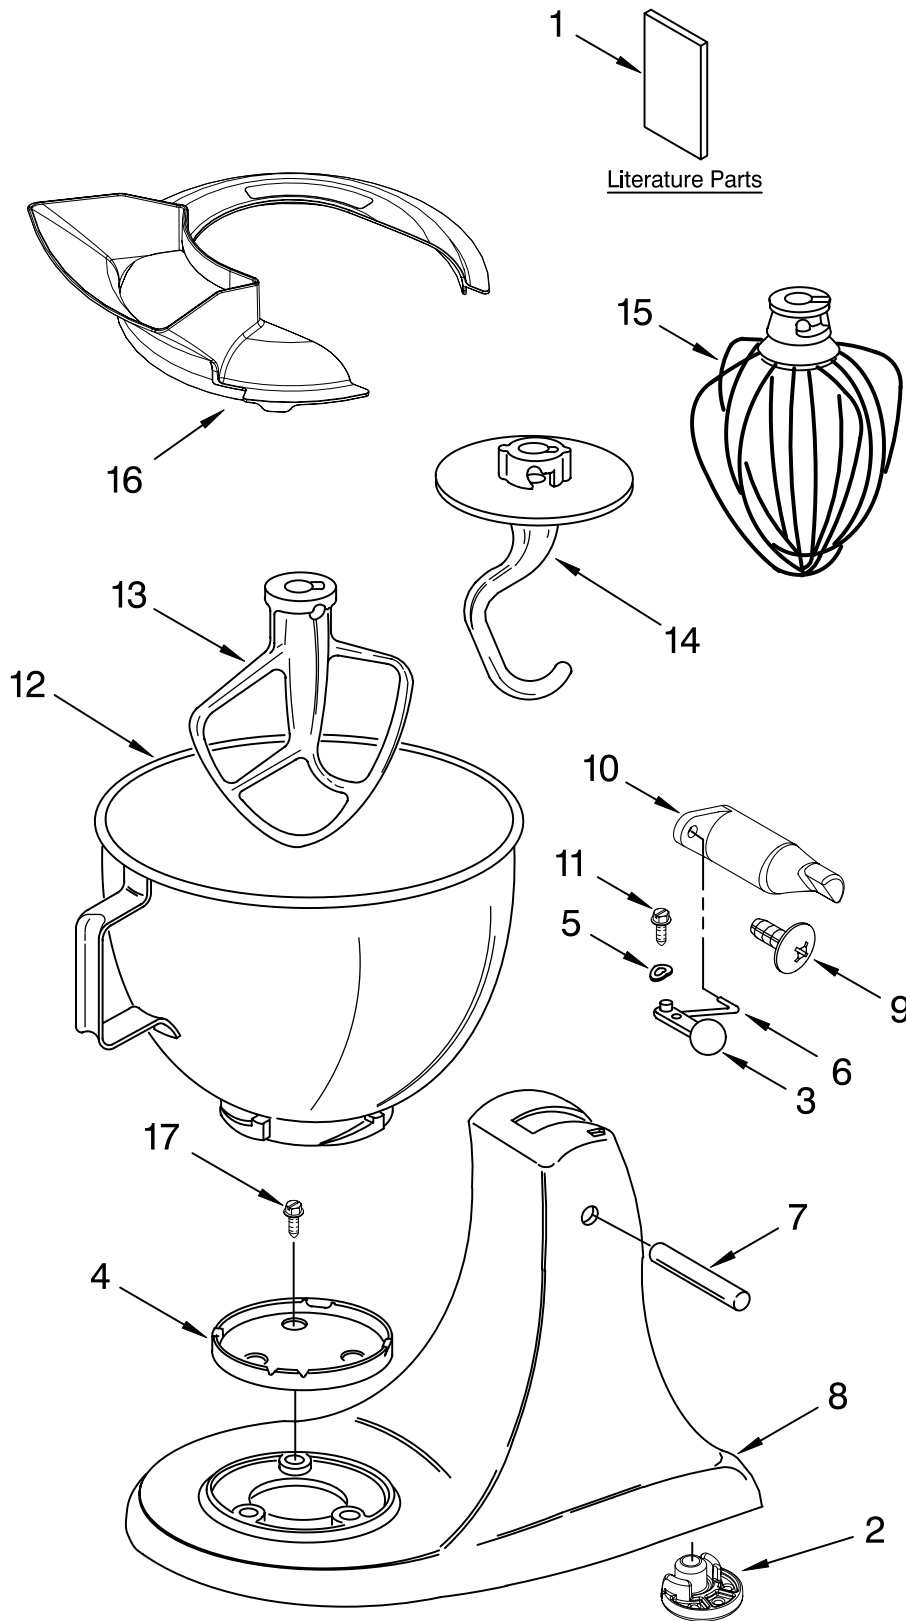

FOR ORDERING INFORMATION REFER TO PARTS PRICE LIST

CASE, GEARING AND PLANETARY UNIT

For Model: KN15E1X_0, 4KN15E1X_0

FOR ORDERING INFORMATION REFER TO PARTS PRICE LIST

CASE, GEARING AND PLANETARY UNIT

For Model: KN15E1X__0, 4KN15E1X__0

<u>Illus.</u> <u>No.</u>	<u>Part</u> <u>No.</u>	<u>DESCRIPTION</u>
1	**	Gearcase Motor Housing
2	9707507	Motor (10 Tooth)
3	9707983	Cap, Attachment Hub (Hinged)
4		Thumb Screw
	9709196	Grey
	9709194	Black
5	**	Band, Trim
6		Power Cord
	9706553	White
	9706554	Black
7	9709125	Transmission Housing
8		Control Assembly
	9706649	Grey Knob
	9706648	Black Knob
9	9703312	Sensor, Hall Effect
10	9706090	Washer
11	9703434	Washer, Fiber
12	9707627	Gear, Pinion
13	9703438	Retaining Clip
14	9708191	Agitator Shaft
15	**	Planetary Assembly
16	16897	Bearing, Lower Center
17	9709231	Worm Gear
18	9707223	Retaining Pin
19	9706529	Gear, Worm Follower
20	9703338	Gear, Attachment Hub Bevel
21	9703337	Gear, Bevel
22	3400617	Screw, 6-32 x 1/4
23	3400814	Screw (13), 8-32 X 5/8
24	**	Lower Gear Case
25	9703680	Retaining Clip
26	9703339	Gear, Internal
28		Bearing
	9703560	Front
	9703570	Rear
29	9703445	Thrust Bearing
30	67500-55	"O" Ring
31	9709511	Gasket, Transmission
32	9706036	Lead, Motor to Control
33	9706247	Seal, Motor Shaft
34	9704677	Pin, Groove
35	9703333	Clip, Cord Retainer

**Refer To Page 2
Color Variation Parts

FOR ORDERING INFORMATION REFER TO PARTS PRICE LIST

BASE AND PEDESTAL UNIT

For Model: KN15E1X_0, 4KN15E1X_0

Illus. No.	Part No.	DESCRIPTION
1		Literature Parts
		Use & Care Guide
	9703467	U.S.
	9709234	Canada
	8211761	Repair Parts List
2	9709707	Foot
3		Lever, Latch
	9709285	Grey
	9709284	Black
4	9703554	Screw Cap
5	116241	Washer, Spring
6	9706803	Link, Latch
7	9703583	Pin, Hinge
8	**	Pedestal and Foot Assembly
9	8533885	Screw
10	9708306	Cam, Headlock
11	110679	Screw
12	9707956	Bowl (5 Qt)
13	9708470	Beater, Flat
14	9708471	Hook, Dough
15	9706446	Wire Whip
16	9709923	Shield, Pouring
17	3400020	Screw