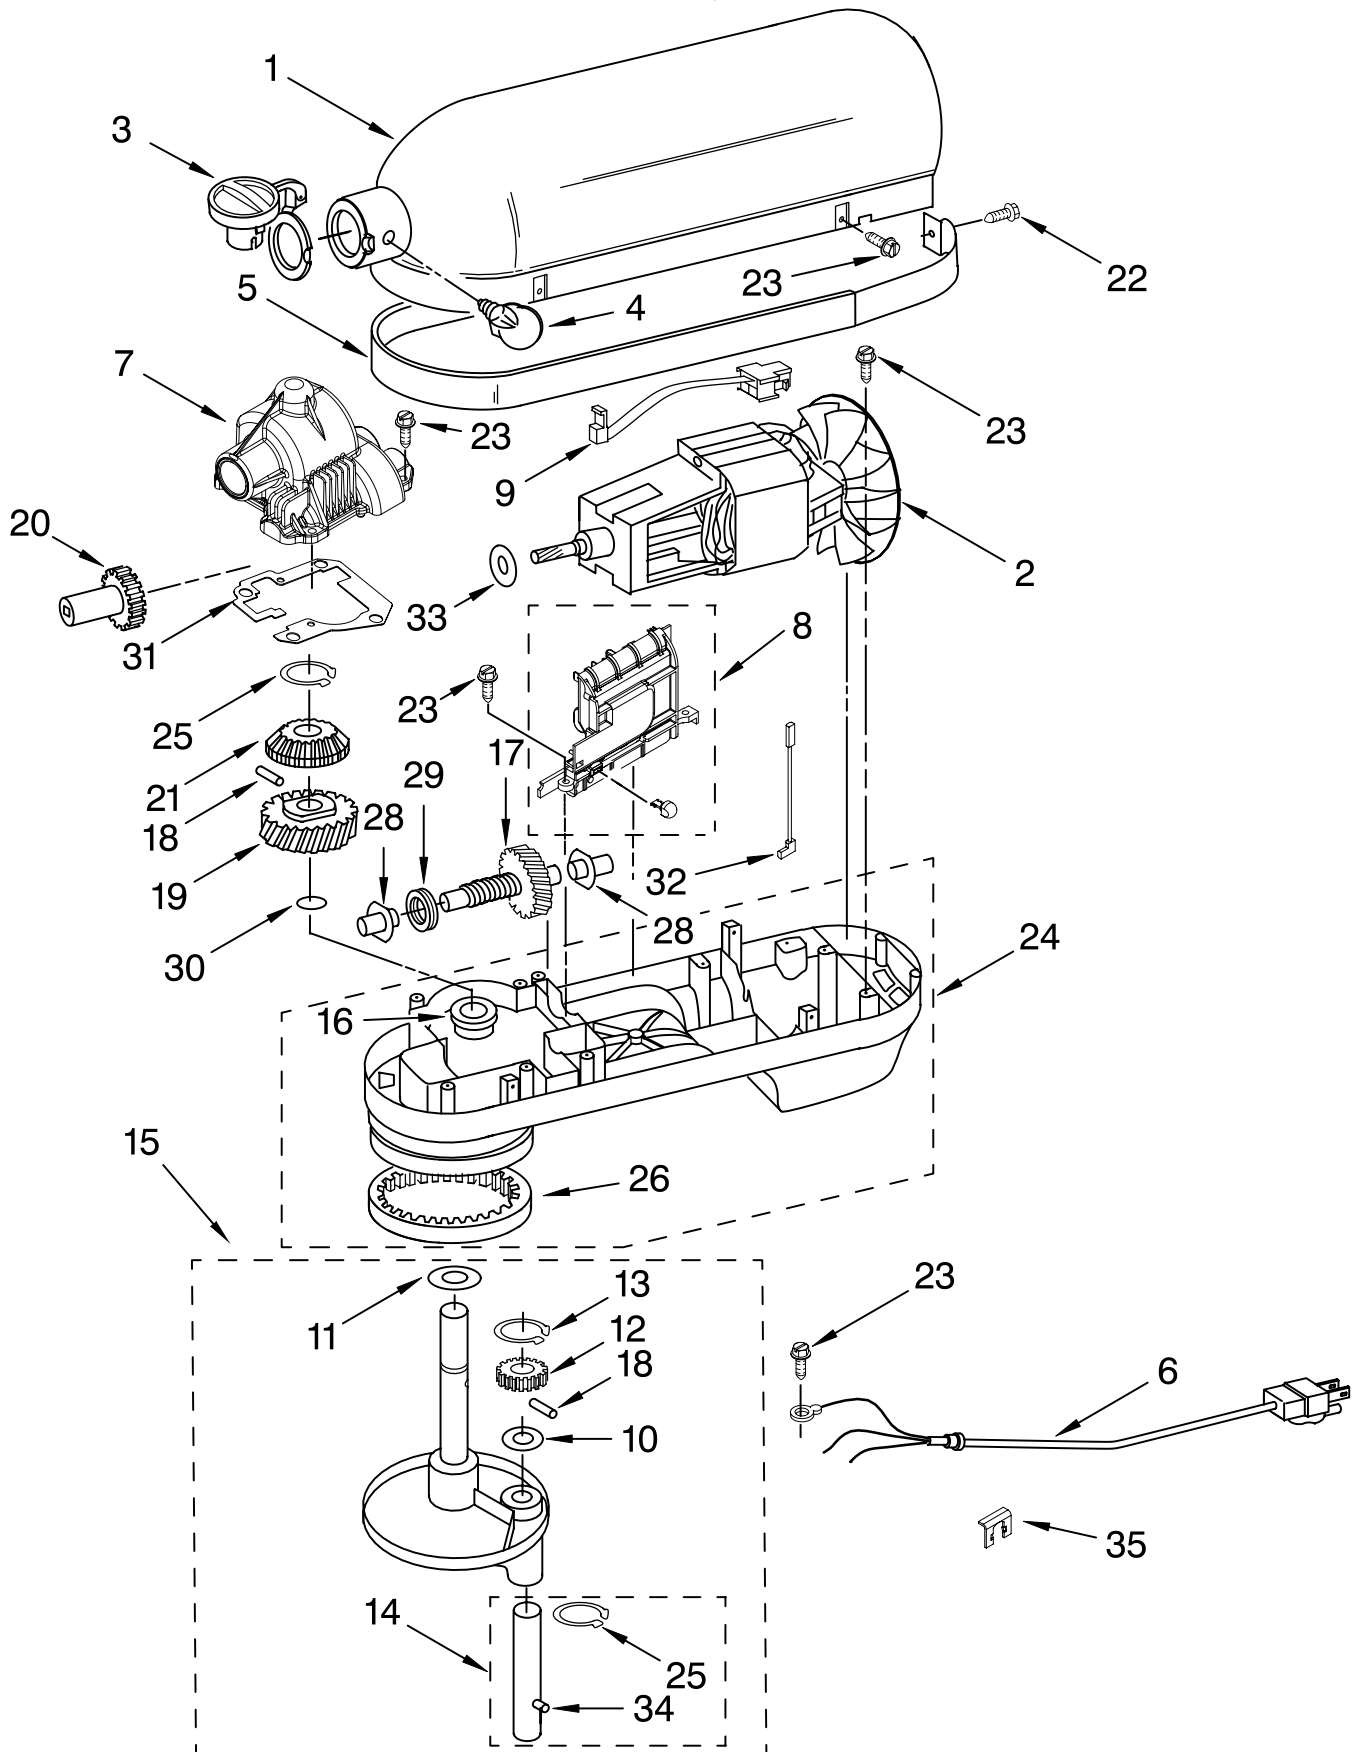

CASE, GEARING AND PLANETARY UNIT

For Model: KN15E1X_0, 4KN15E1X_0

FOR ORDERING INFORMATION REFER TO PARTS PRICE LIST

CASE, GEARING AND PLANETARY UNIT

For Model: KN15E1X__0, 4KN15E1X__0

<u>Illus.</u> <u>No.</u>	<u>Part</u> <u>No.</u>	<u>DESCRIPTION</u>
1	**	Gearcase Motor Housing
2	9707507	Motor (10 Tooth)
3	9707983	Cap, Attachment Hub (Hinged)
4		Thumb Screw
	9709196	Grey
	9709194	Black
5	**	Band, Trim
6		Power Cord
	9706553	White
	9706554	Black
7	9709125	Transmission Housing
8		Control Assembly
	9706649	Grey Knob
	9706648	Black Knob
9	9703312	Sensor, Hall Effect
10	9706090	Washer
11	9703434	Washer, Fiber
12	9707627	Gear, Pinion
13	9703438	Retaining Clip
14	9708191	Agitator Shaft
15	**	Planetary Assembly
16	16897	Bearing, Lower Center
17	9709231	Worm Gear
18	9707223	Retaining Pin
19	9706529	Gear, Worm Follower
20	9703338	Gear, Attachment Hub Bevel
21	9703337	Gear, Bevel
22	3400617	Screw, 6-32 x 1/4
23	3400814	Screw (13), 8-32 X 5/8
24	**	Lower Gear Case
25	9703680	Retaining Clip
26	9703339	Gear, Internal
28		Bearing
	9703560	Front
	9703570	Rear
29	9703445	Thrust Bearing
30	67500-55	"O" Ring
31	9709511	Gasket, Transmission
32	9706036	Lead, Motor to Control
33	9706247	Seal, Motor Shaft
34	9704677	Pin, Groove
35	9703333	Clip, Cord Retainer

**Refer To Page 2
Color Variation Parts

FOR ORDERING INFORMATION REFER TO PARTS PRICE LIST