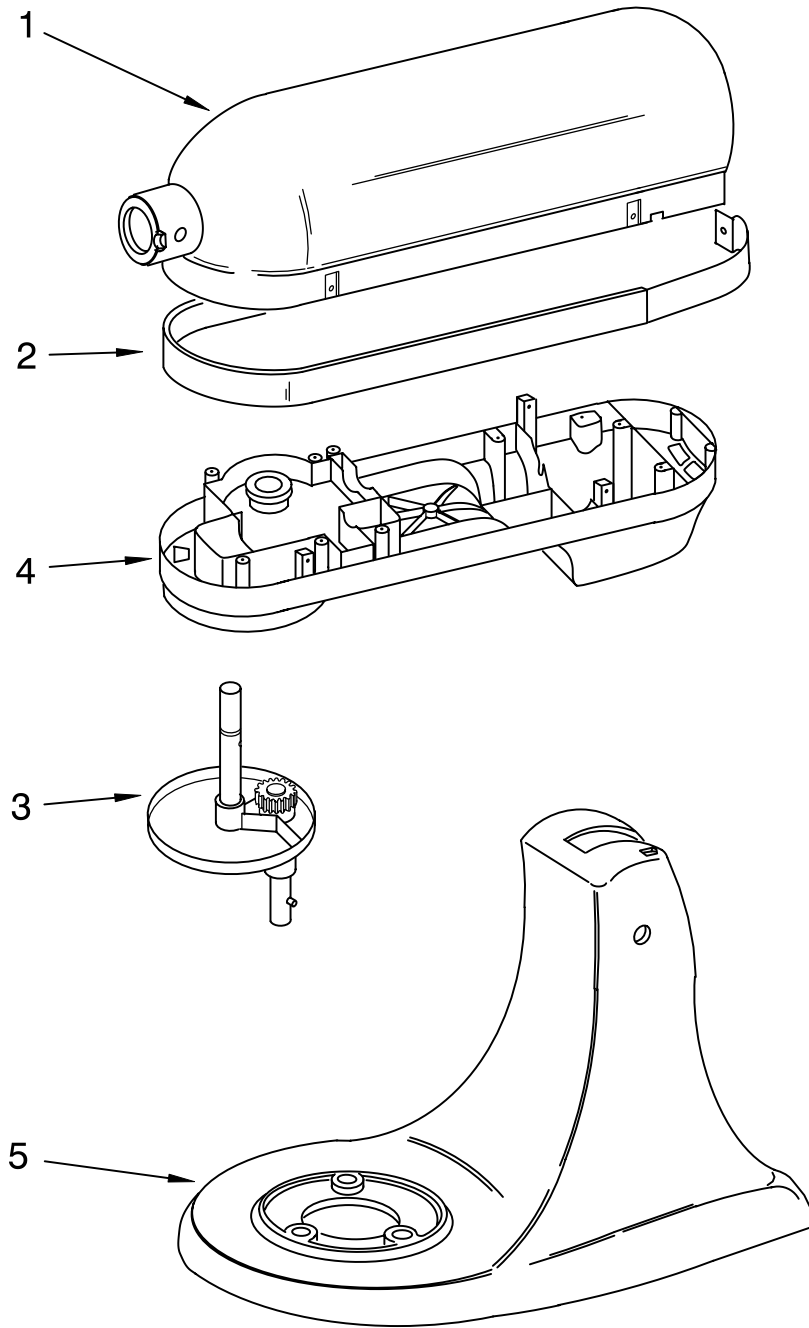

COLOR VARIATION PARTS

For Model: KN15E1X_0, 4KN15E1X_0

FOR ORDERING INFORMATION REFER TO PARTS PRICE LIST