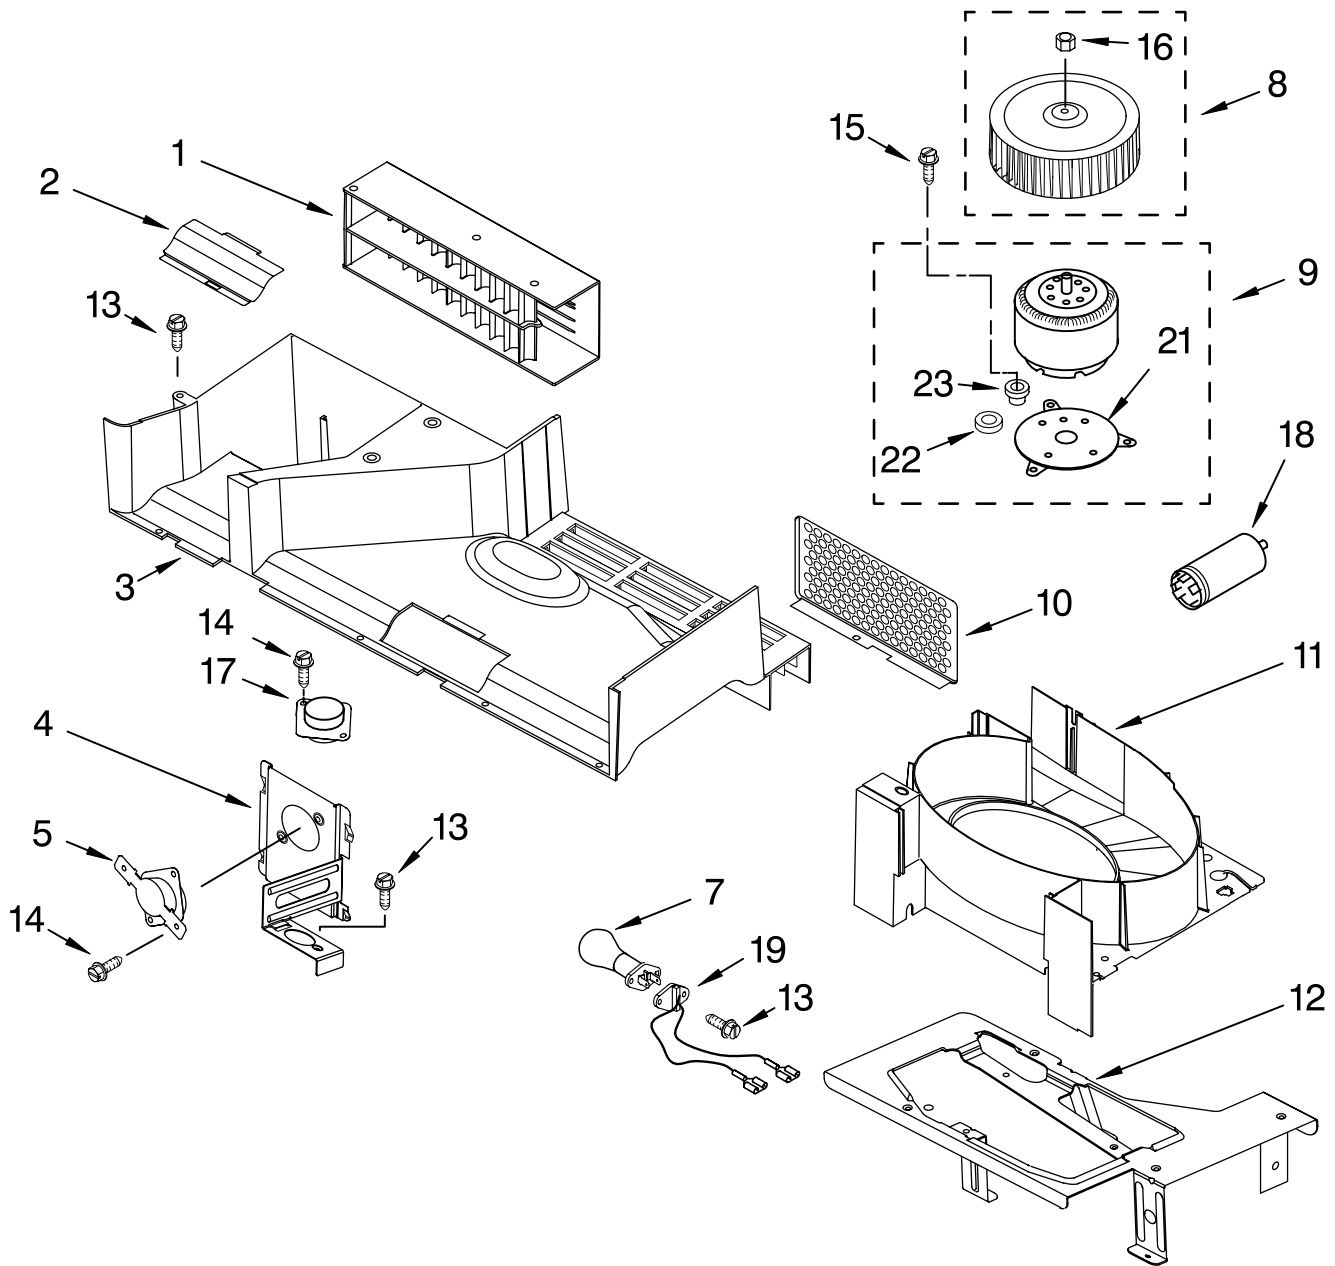

FOR ORDERING INFORMATION REFER TO PARTS PRICE LIST

DOOR PARTS

For Model: KHMS155LSS4
(Stainless Steel)

Illus. No.	Part No.	DESCRIPTION
------------	----------	-------------

1	4393870	Film, Back
2	8169545	Frame, Inner
3	4393913	Latch, Door
4	8169460	Body, Door
5	4393725	Glass, Outer
6	8185349	Panel, Door
7	8184320	Handle, Door
8	4393833	Screw
9	8205007	Complete Door
10	8205009	Frame, Outer

For Model: KHMS155LSS4
(Stainless Steel)

Illus. No.	Part No.	DESCRIPTION
1	8169652	Reflector, Lamp
2	8185188	Halogen Lamp
3	8169645	Filter, Charcoal
4	4393790	Filter, Grease
5	8184307	Plate, Bottom
6	8169564	Glass, Lamp
7	8184308	Holder, Glass
8	8184309	Guide, Air (Magnetron)
9	8183823	Cover, Fan
10	8204656	Switch, Micro
11	8169438	Spring, Interlock
12	8183824	Plate, Cam
13	4393595	Support, Interlock (2)
14	8183825	Wheel, Fan
15	8184310	Housing, Fan
16	8183826	Motor, Fan
17	8185212	Chassis
18	8184311	Holder, Capacitor
19	4393600	Rectifier, H.V.
20	8205553	Capacitor, H.V.
21	8206252	Transformer, H.V.
22	8204657	Plate, Side (R)
24	8185003	Transformer, L.V.
25	8204658	Plate, Side (L)
26	4393709	Capacitor
27	8184312	Holder, Fuse
28	4393308	Fuse
29	8183703	Thermostat
31	4393835	Screw
32	4393472	Screw
33	4393833	Screw
34	8169478	Screw
35	8169475	Screw
36	4393836	Screw
38	8169477	Screw

FOR ORDERING INFORMATION REFER TO PARTS PRICE LIST

AIR FLOW PARTS

For Model: KHMS155LSS4
(Stainless Steel)

Illus. No.	Part No.	DESCRIPTION
1	8184638	Deflector, Air
2	8169557	Reflector, Air
3	8185083	Duct, Air
4	8204653	Bracket, Thermostat
5	8183697	Thermostat
7	8204670	Halogen Lamp
8	4393960	Wheel, Fan
9	8169632	Motor, Fan