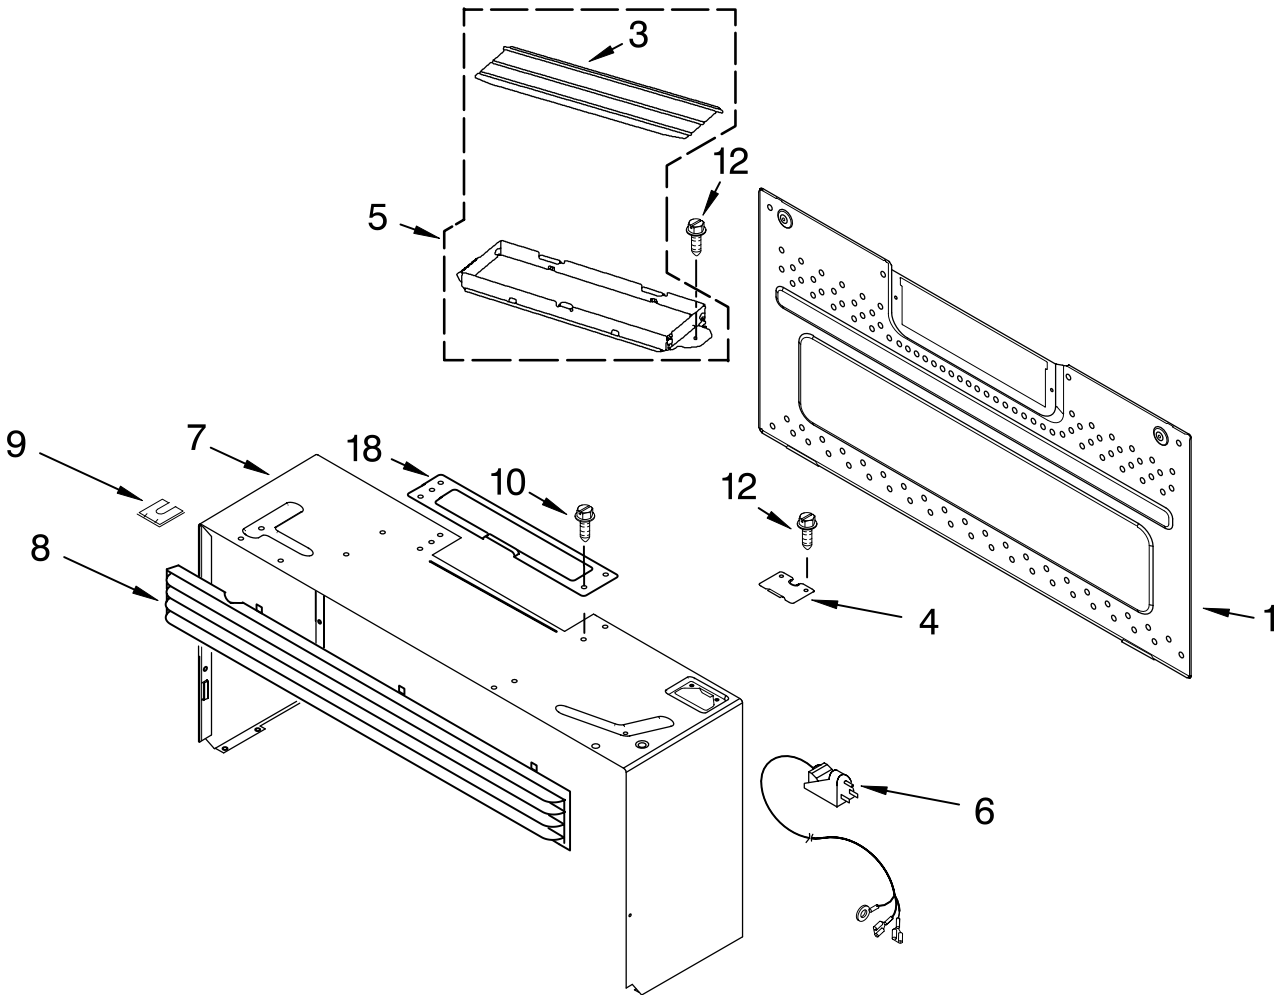

CABINET AND INSTALLATION PARTS

For Model: KHMS155LSS4
(Stainless Steel)

Illus. No.	Part No.	DESCRIPTION
1	8206174	Plate, Mounting
3	4393713	Door, Damper
4	8184313	Lid, Power Cord
5	8205558	Damper Assembly
6	8169432	Cord, Power
7	8169661	Case, Outer

Illus. No.	Part No.	DESCRIPTION
8	8205008	Grille, Vent
9	4393795	Grille, Holder
10	4393834	Screw
12	4393828	Screw
18	8169697	Plate, Damper

Illus. No.	Part No.	DESCRIPTION
Miscellaneous		
	8205947	Installation, Hardware
	8169704	Screw, Top Mountng
	8184781	Upper Cab Template
	8205393	Rack
	8205635	Ground Wire Assy
	8205847	H.V. Wire Assy
	8169479	Screw, Grille

FOR ORDERING INFORMATION REFER TO PARTS PRICE LIST