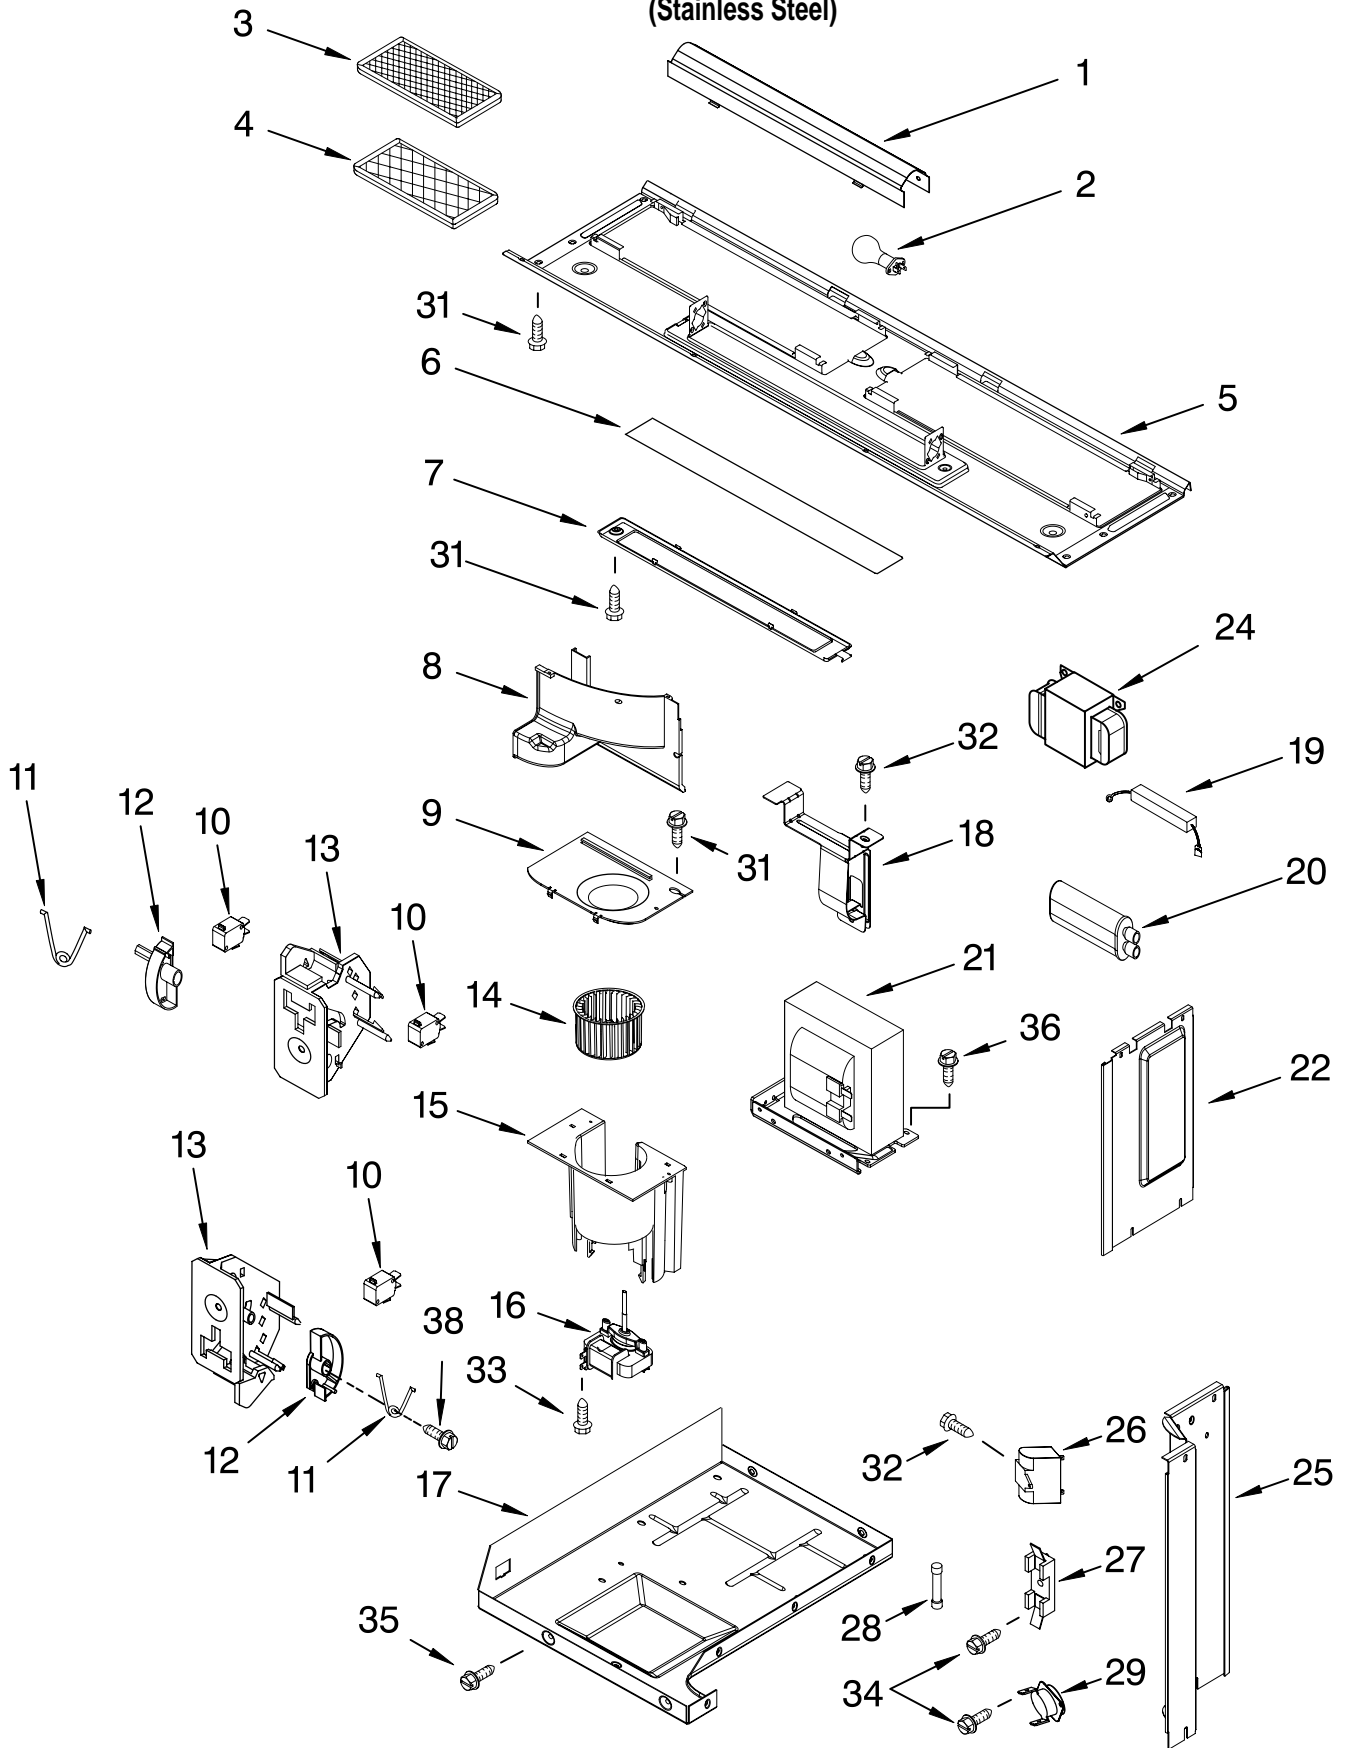

INTERIOR AND VENTILATION PARTS

For Model: KHMS155LSS4
(Stainless Steel)

FOR ORDERING INFORMATION REFER TO PARTS PRICE LIST

INTERIOR AND VENTILATION PARTS

For Model: KHMS155LSS4
(Stainless Steel)

Illus. No.	Part No.	DESCRIPTION
1	8169652	Reflector, Lamp
2	8185188	Halogen Lamp
3	8169645	Filter, Charcoal
4	4393790	Filter, Grease
5	8184307	Plate, Bottom
6	8169564	Glass, Lamp
7	8184308	Holder, Glass
8	8184309	Guide, Air (Magnetron)
9	8183823	Cover, Fan
10	8204656	Switch, Micro
11	8169438	Spring, Interlock
12	8183824	Plate, Cam
13	4393595	Support, Interlock (2)
14	8183825	Wheel, Fan
15	8184310	Housing, Fan
16	8183826	Motor, Fan
17	8185212	Chassis
18	8184311	Holder, Capacitor
19	4393600	Rectifier, H.V.
20	8205553	Capacitor, H.V.
21	8206252	Transformer, H.V.
22	8204657	Plate, Side (R)
24	8185003	Transformer, L.V.
25	8204658	Plate, Side (L)
26	4393709	Capacitor
27	8184312	Holder, Fuse
28	4393308	Fuse
29	8183703	Thermostat
31	4393835	Screw
32	4393472	Screw
33	4393833	Screw
34	8169478	Screw
35	8169475	Screw
36	4393836	Screw
38	8169477	Screw

FOR ORDERING INFORMATION REFER TO PARTS PRICE LIST