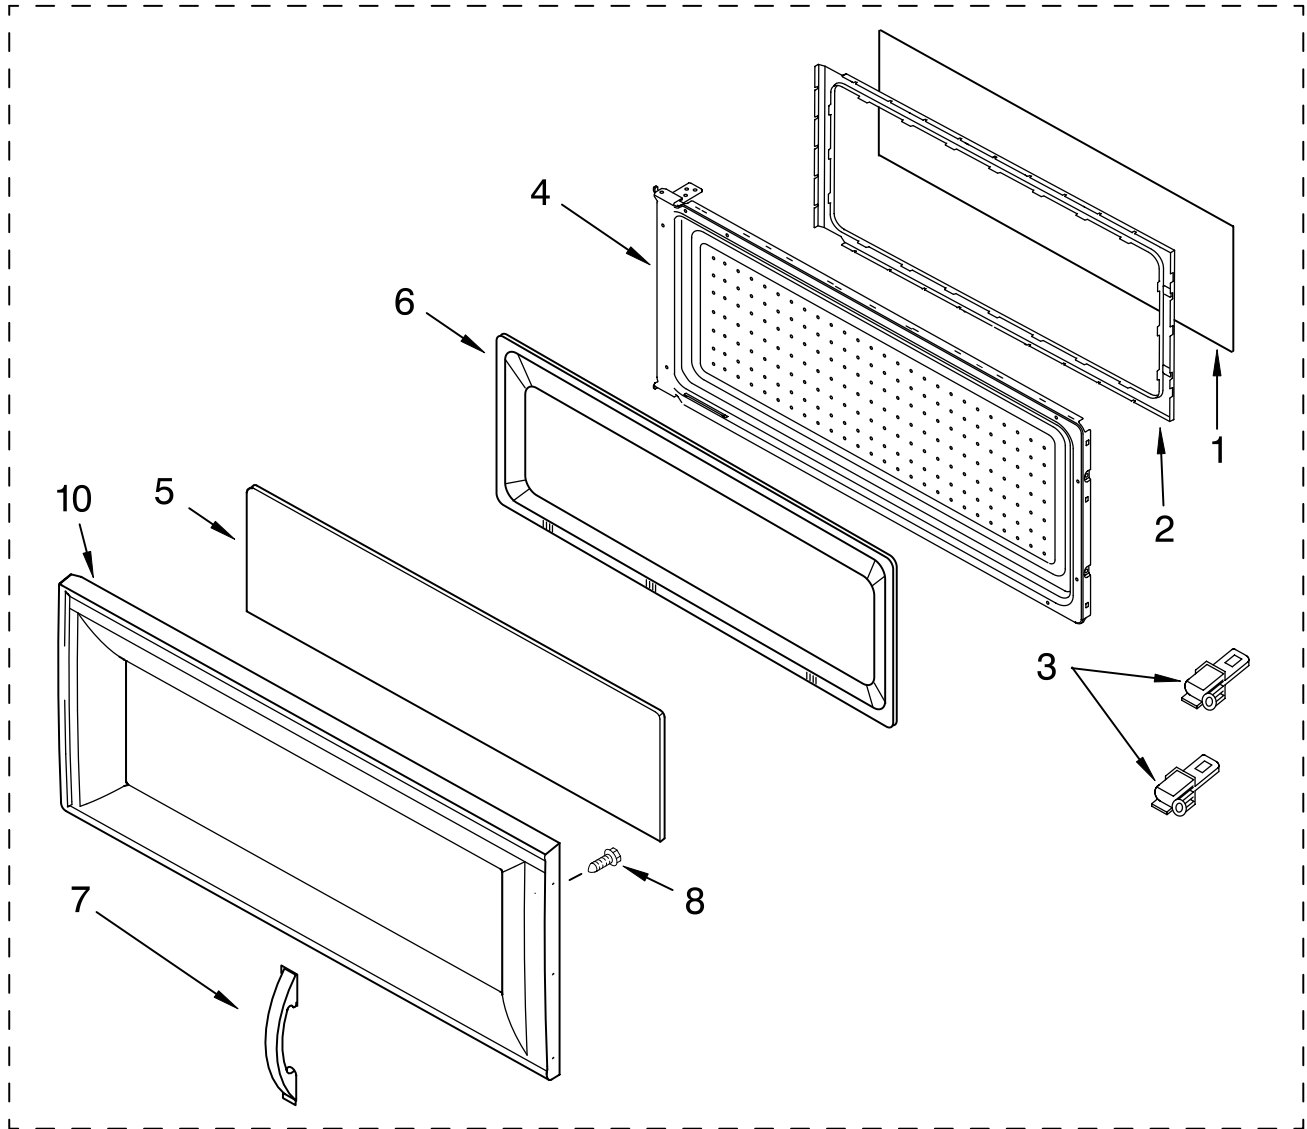

KitchenAid® CONTROL PANEL PARTS

For Model: KHMS155LSS4
(Stainless Steel)

MICROWAVE
HOOD
COMBINATION

Illus. No.	Part No.	DESCRIPTION
------------	----------	-------------

1	8205963	Literature Use & Care Guide
	8205612	Tech Sheet
	8169658	Cook Guide Label
	8183878	Instructions, Installation
2	4393905	Lens
3	8205018	Control Panel Assy
4	8183821	Bracket, Control
5	8205830	Plate, Hinge
6	8169733	PCB Assembly
7	4393828	Screw
8	4393346	Screw
9	8169727	Switch, Membrane

FOR ORDERING INFORMATION REFER TO PARTS PRICE LIST

DOOR PARTS

For Model: KHMS155LSS4
(Stainless Steel)

Illus. No.	Part No.	DESCRIPTION
------------	----------	-------------

1	4393870	Film, Back
2	8169545	Frame, Inner
3	4393913	Latch, Door
4	8169460	Body, Door
5	4393725	Glass, Outer
6	8185349	Panel, Door
7	8184320	Handle, Door
8	4393833	Screw
9	8205007	Complete Door
10	8205009	Frame, Outer