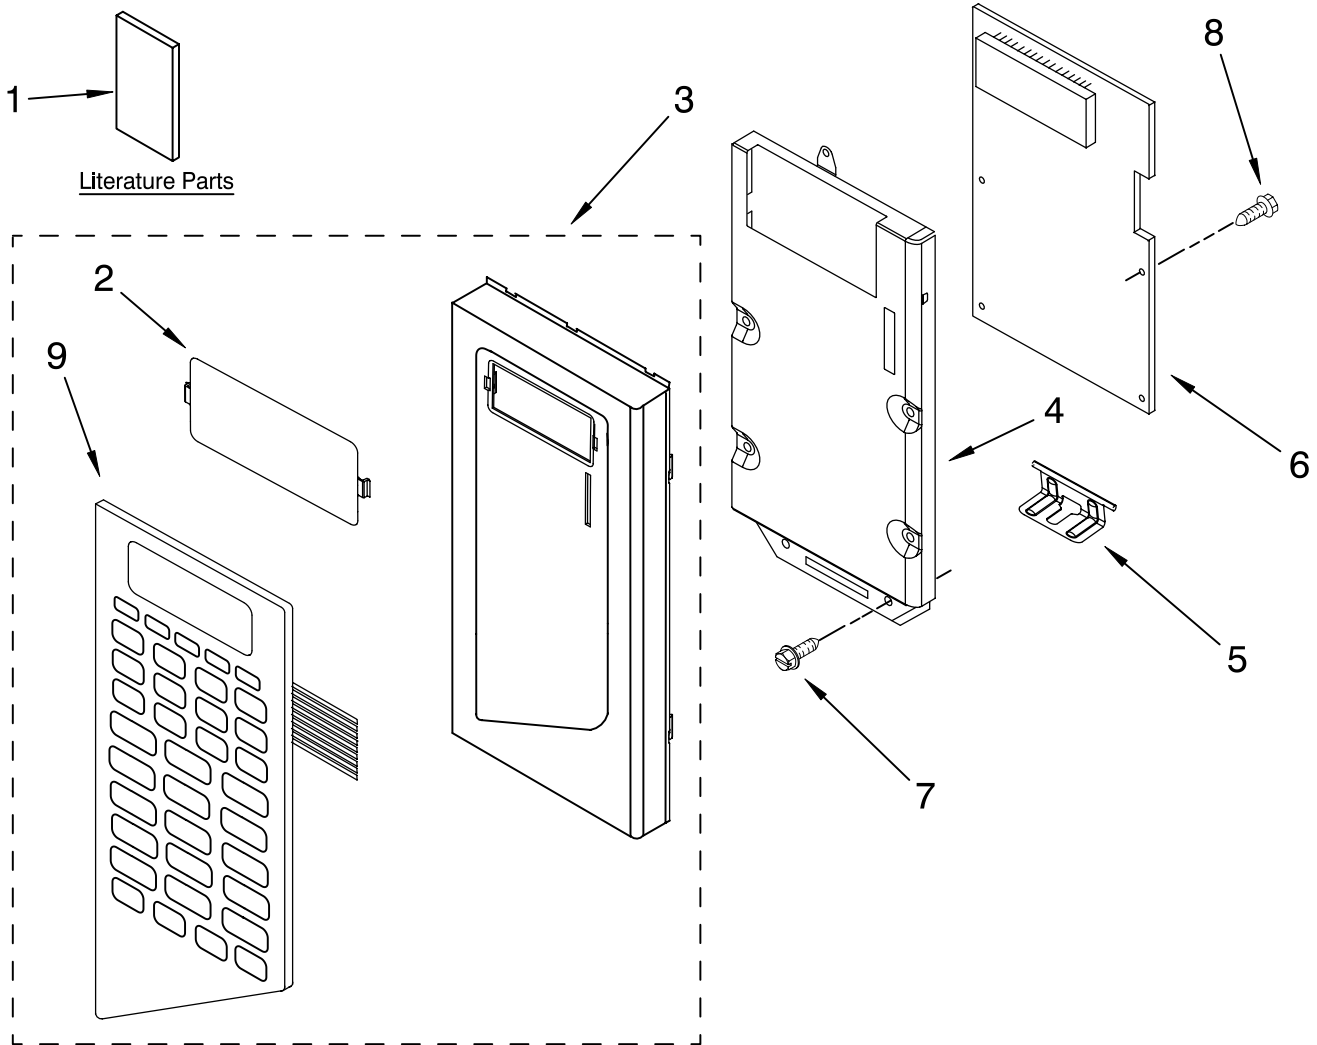

KitchenAid® CONTROL PANEL PARTS

For Model: KHMS155LSS4
(Stainless Steel)

MICROWAVE
HOOD
COMBINATION

Illus. No.	Part No.	DESCRIPTION
------------	----------	-------------

1	8205963	Literature Use & Care Guide
	8205612	Tech Sheet
	8169658	Cook Guide Label
	8183878	Instructions, Installation
2	4393905	Lens
3	8205018	Control Panel Assy
4	8183821	Bracket, Control
5	8205830	Plate, Hinge
6	8169733	PCB Assembly
7	4393828	Screw
8	4393346	Screw
9	8169727	Switch, Membrane

FOR ORDERING INFORMATION REFER TO PARTS PRICE LIST

DOOR PARTS

For Model: KHMS155LSS4
(Stainless Steel)

Illus. No.	Part No.	DESCRIPTION
------------	----------	-------------

1	4393870	Film, Back
2	8169545	Frame, Inner
3	4393913	Latch, Door
4	8169460	Body, Door
5	4393725	Glass, Outer
6	8185349	Panel, Door
7	8184320	Handle, Door
8	4393833	Screw
9	8205007	Complete Door
10	8205009	Frame, Outer