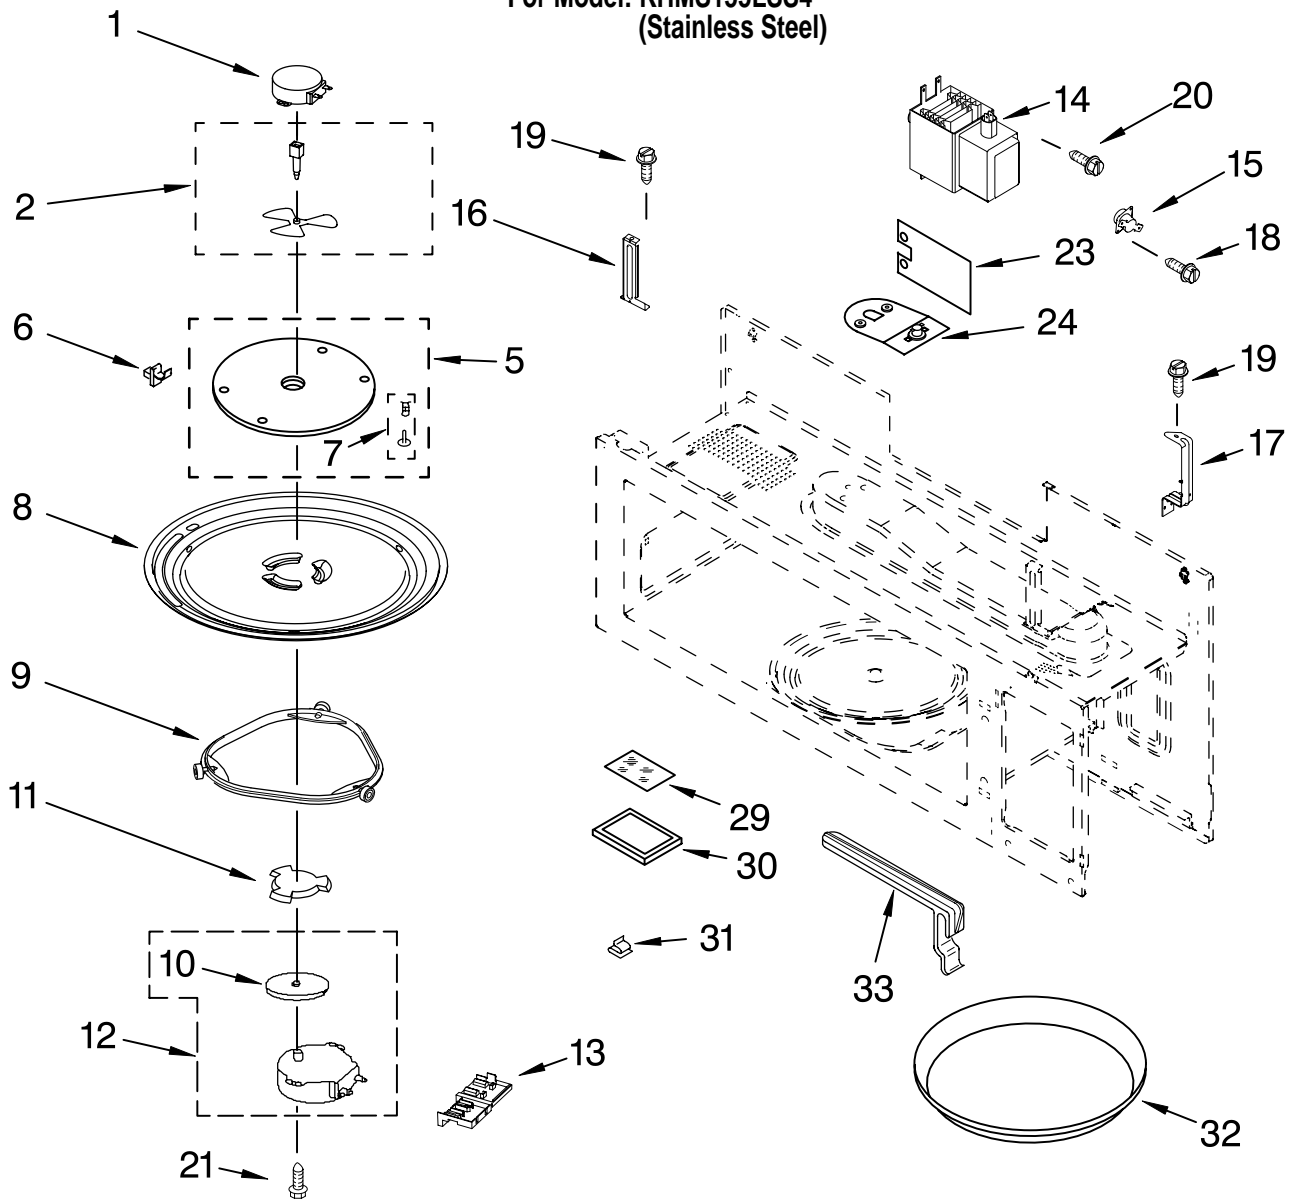

For Model: KHMS155LSS4
(Stainless Steel)

Illus. No.	Part No.	DESCRIPTION
1	8169652	Reflector, Lamp
2	8185188	Halogen Lamp
3	8169645	Filter, Charcoal
4	4393790	Filter, Grease
5	8184307	Plate, Bottom
6	8169564	Glass, Lamp
7	8184308	Holder, Glass
8	8184309	Guide, Air (Magnetron)
9	8183823	Cover, Fan
10	8204656	Switch, Micro
11	8169438	Spring, Interlock
12	8183824	Plate, Cam
13	4393595	Support, Interlock (2)
14	8183825	Wheel, Fan
15	8184310	Housing, Fan
16	8183826	Motor, Fan
17	8185212	Chassis
18	8184311	Holder, Capacitor
19	4393600	Rectifier, H.V.
20	8205553	Capacitor, H.V.
21	8206252	Transformer, H.V.
22	8204657	Plate, Side (R)
24	8185003	Transformer, L.V.
25	8204658	Plate, Side (L)
26	4393709	Capacitor
27	8184312	Holder, Fuse
28	4393308	Fuse
29	8183703	Thermostat
31	4393835	Screw
32	4393472	Screw
33	4393833	Screw
34	8169478	Screw
35	8169475	Screw
36	4393836	Screw
38	8169477	Screw

FOR ORDERING INFORMATION REFER TO PARTS PRICE LIST

AIR FLOW PARTS

For Model: KHMS155LSS4
(Stainless Steel)

Illus. No.	Part No.	DESCRIPTION
1	8184638	Deflector, Air
2	8169557	Reflector, Air
3	8185083	Duct, Air
4	8204653	Bracket, Thermostat
5	8183697	Thermostat
7	8204670	Halogen Lamp
8	4393960	Wheel, Fan
9	8169632	Motor, Fan

Illus. No.	Part No.	DESCRIPTION
10	8204754	Shield
11	8184624	Housing, Fan
12		Bracket, Fan (Not Serviced)
13	8169474	Screw
14	4393316	Screw
15	4393830	Screw

Illus. No.	Part No.	DESCRIPTION
16	8184404	Nut
17	4393808	Humidity, Sensor
18	8169561	Filter
19	8185084	Holder, Lamp
21	8184000	Adapter, Motor
22	8204674	Plate, Damper
23	8169635	Cushion, Mtr

FOR ORDERING INFORMATION REFER TO PARTS PRICE LIST

MAGNETRON AND TURNTABLE PARTS

For Model: KHMS155LSS4
(Stainless Steel)

Illus. No.	Part No.	DESCRIPTION
1	8205044	Motor, Stirrer
2	8205315	Stirrer Assembly
5	8184476	Cover, Inlet
6	8204662	Hook, Rack (4)
7	8184549	Nails/Bushings (5 of each)
8	4393799	Turntable
9	8205778	Ring, Turntable
10	8184109	Spacer, Waterproof
11	8205779	Driver, Turntable