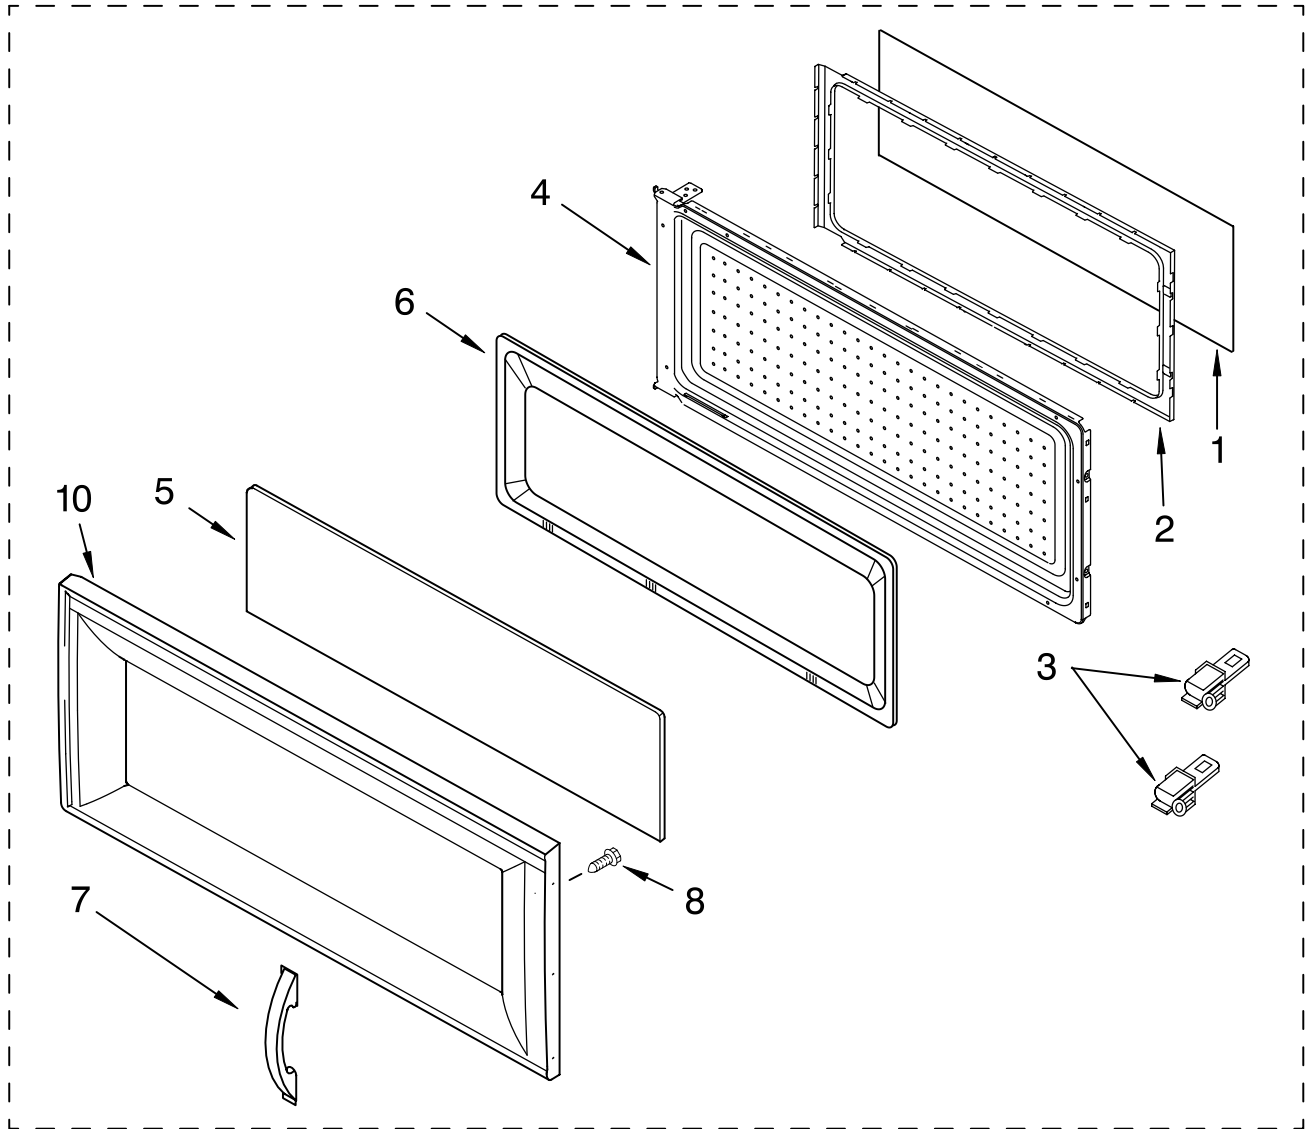

DOOR PARTS

For Model: KHMS155LSS3

(Stainless Steel)

Illus. No.	Part No.	DESCRIPTION

1	4393870	Film, Back
2	8169545	Frame, Inner
3	4393913	Latch, Door
4	8169460	Body, Door
5	4393725	Glass, Outer
6	8185349	Panel, Door
7	8184320	Handle, Door
8	4393833	Screw
9	8205007	Complete Door
10	8205009	Frame, Outer

FOR ORDERING INFORMATION REFER TO PARTS PRICE LIST