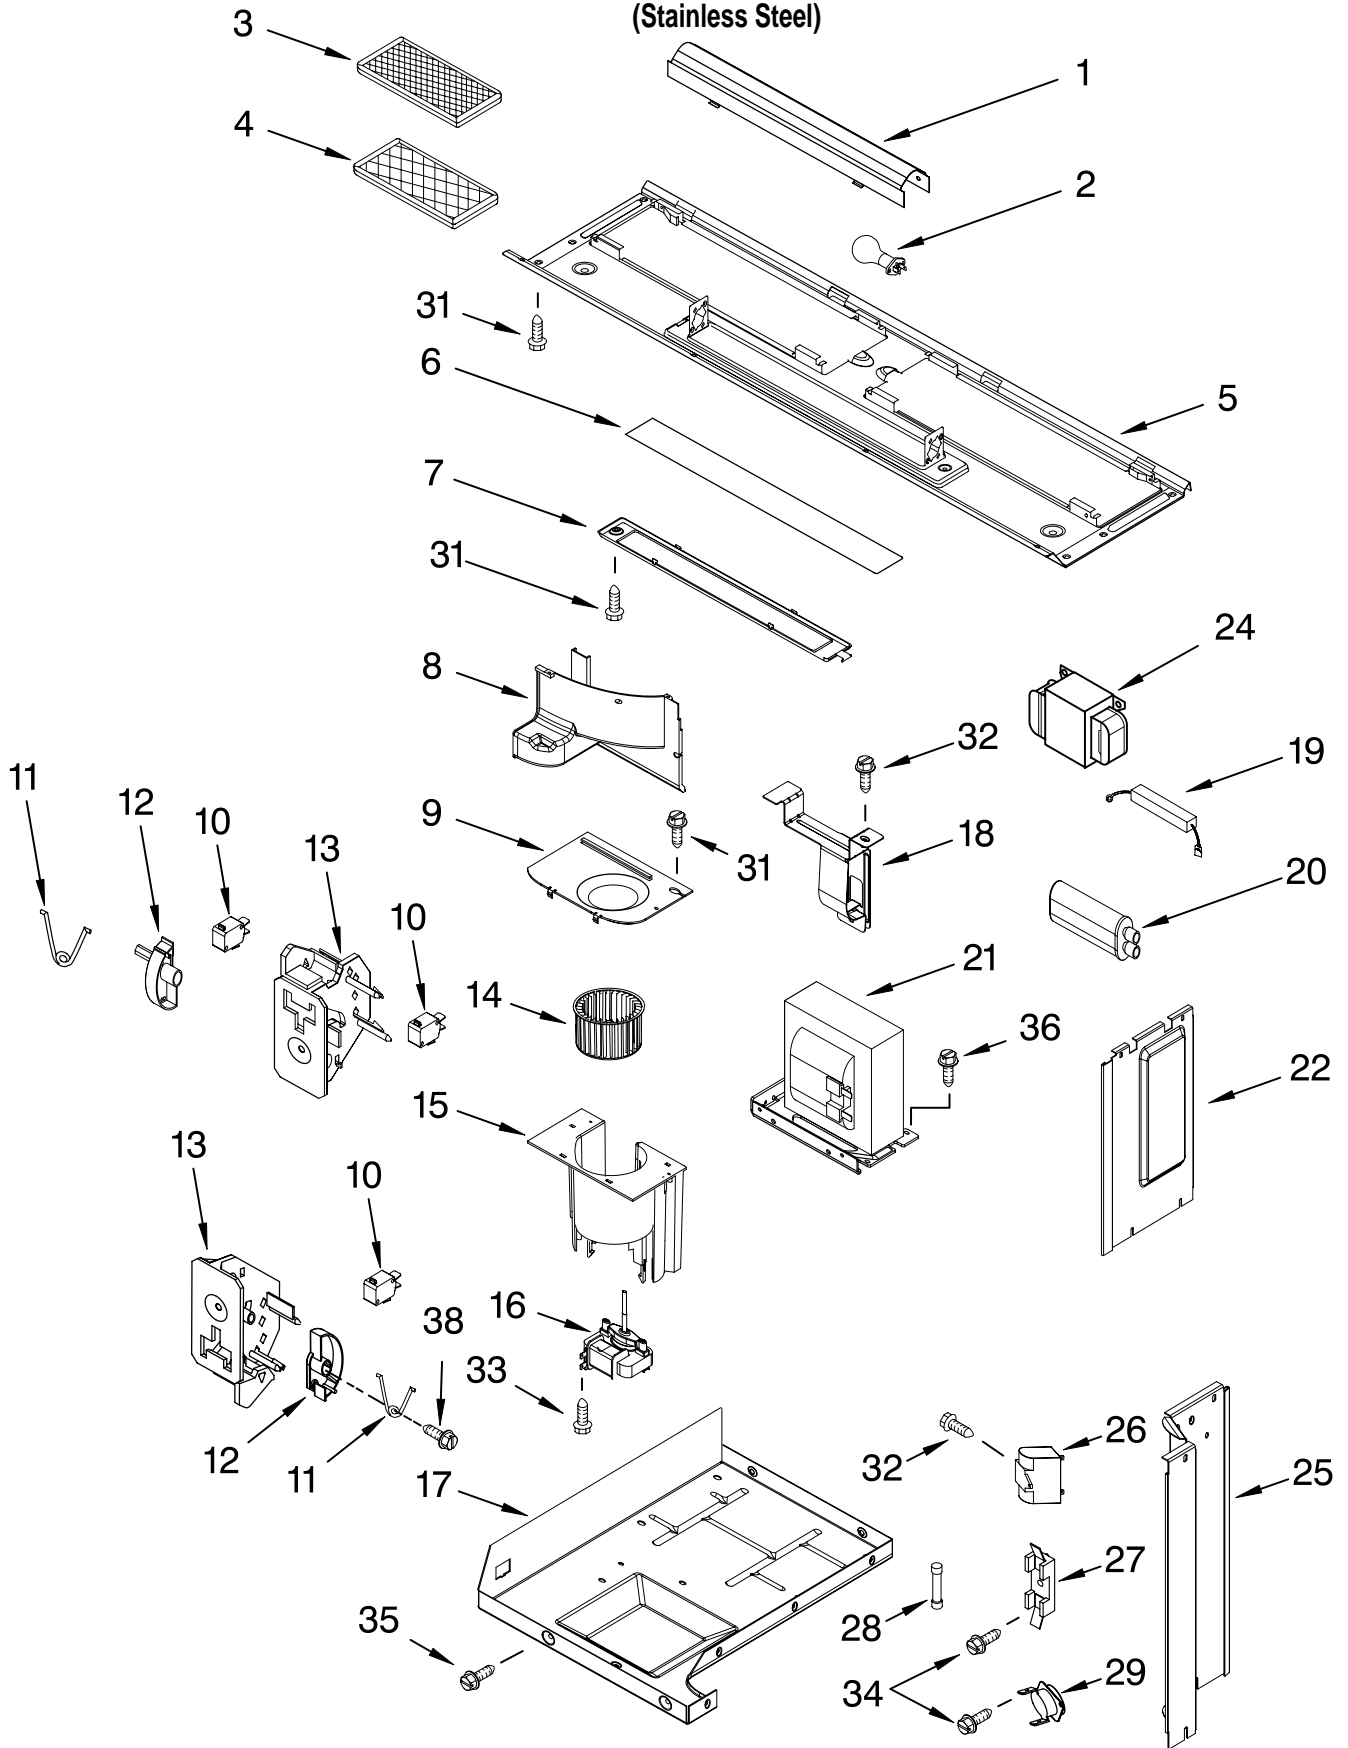

INTERIOR AND VENTILATION PARTS

For Model: KHMS155LSS3

(Stainless Steel)

FOR ORDERING INFORMATION REFER TO PARTS PRICE LIST

INTERIOR AND VENTILATION PARTS

For Model: KHMS155LSS3

(Stainless Steel)

Illus. No.	Part No.	DESCRIPTION
1	8169652	Reflector, Lamp
2	8185188	Halogen Lamp
3	8169645	Filter, Charcoal
4	4393790	Filter, Grease
5	8184307	Plate, Bottom
6	8169564	Glass, Lamp
7	8184308	Holder, Glass
8	8184309	Guide, Air (Magnetron)
9	8183823	Cover, Fan
10	8204656	Switch, Micro
11	8169438	Spring, Interlock
12	8183824	Plate, Cam
13	4393595	Support, Interlock (2)
14	8183825	Wheel, Fan
15	8184310	Housing, Fan
16	8183826	Motor, Fan
17	8185212	Chassis
18	8184311	Holder, Capacitor
19	4393600	Rectifier, H.V.
20	8205553	Capacitor, H.V.
21	8206252	Transformer, H.V.
22	8204657	Plate, Side (R)
24	8185003	Transformer, L.V.
25	8204658	Plate, Side (L)
26	4393709	Capacitor
27	8184312	Holder, Fuse
28	4393308	Fuse
29	8183703	Thermostat
31	4393835	Screw
32	4393472	Screw
33	4393833	Screw
34	8169478	Screw
35	8169475	Screw
36	4393836	Screw
38	8169477	Screw

FOR ORDERING INFORMATION REFER TO PARTS PRICE LIST