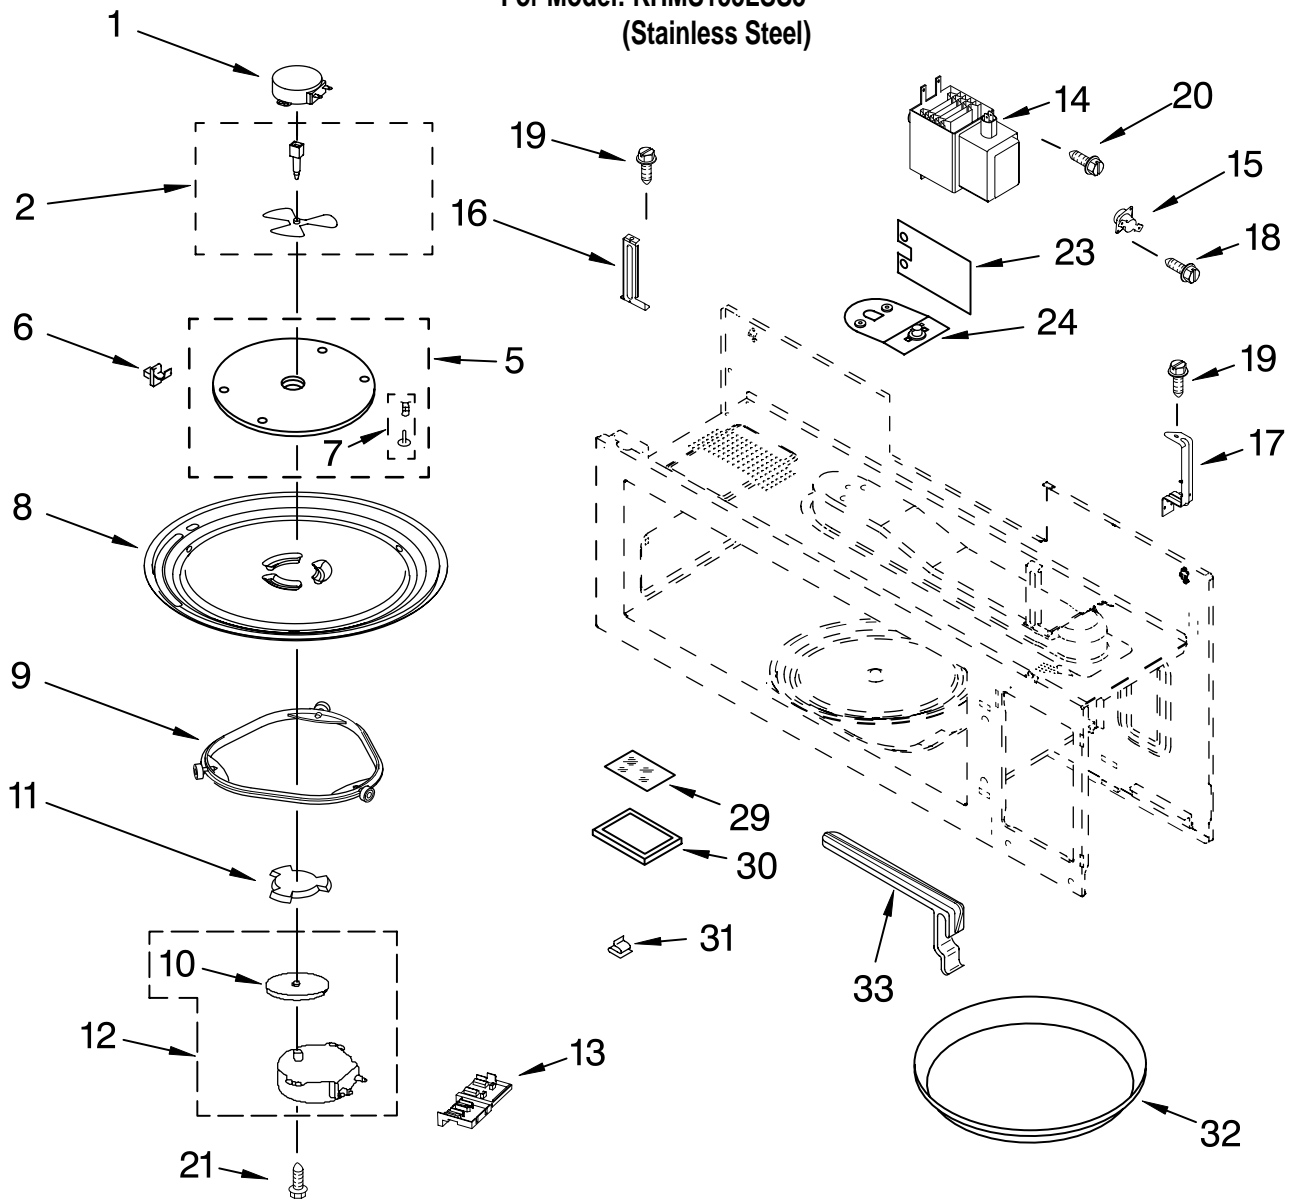

MAGNETRON AND TURNTABLE PARTS

For Model: KHMS155LSS3
(Stainless Steel)

Illus. No.	Part No.	DESCRIPTION
1	8205044	Motor, Stirrer
2	8205315	Stirrer Assembly
5	8184476	Cover, Inlet
6	8204662	Hook, Rack (4)
7	8184549	Nails/Bushings (5 of each)
8	4393799	Turntable
9	8205778	Ring, Turntable
10	8184109	Spacer, Waterproof
11	8205779	Driver, Turntable

Illus. No.	Part No.	DESCRIPTION
12	8183954	Motor, Turntable
13	4393756	Cover, Terminal
14	8205791	Magnetron
15	8183698	Thermostat
16	8205792	Holder, Connector (L)
17	8169705	Holder, Connector (R)
18	4393838	Screw
19	4393828	Screw
20	4393831	Screw

Illus. No.	Part No.	DESCRIPTION
21	4393832	Screw
23	8184485	Shield, Nomex
24	8184585	Thermostat/Bracket
29	8169499	Glass, Lamp
30	8169646	Frame, Glass
31	8169647	Clip
32	8204860	Pan, Crisping
33	8204652	Handle, Pan

FOR ORDERING INFORMATION REFER TO PARTS PRICE LIST