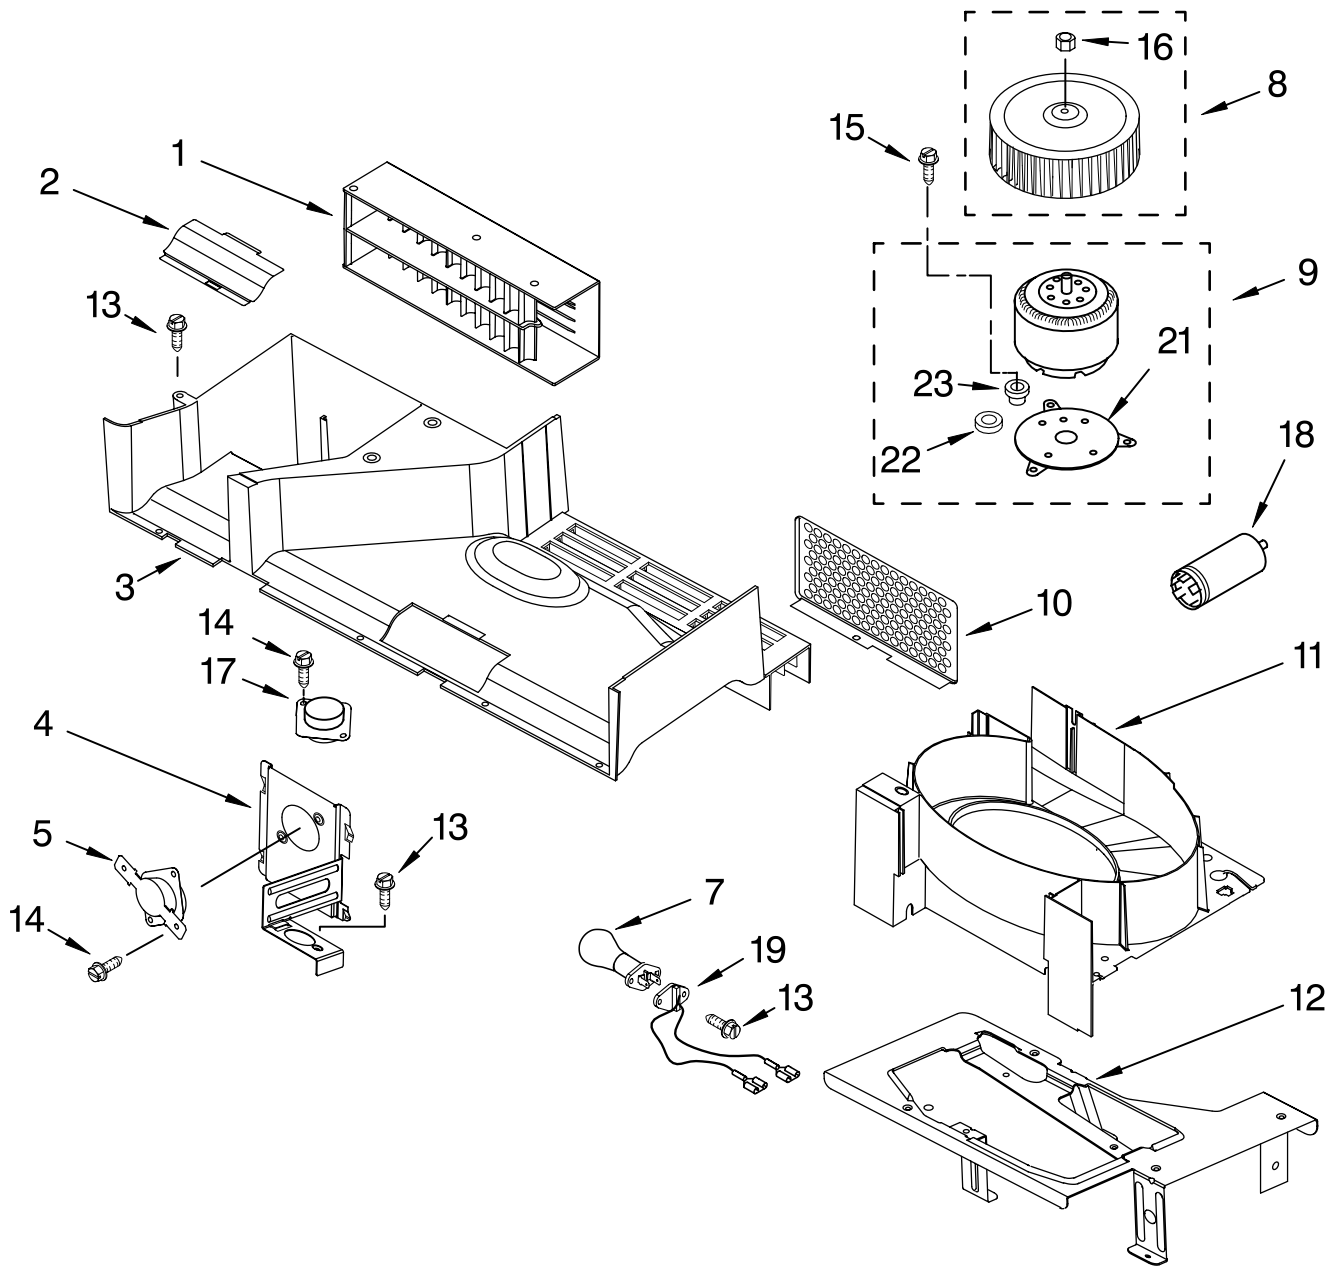

AIR FLOW PARTS

For Model: KHMS155LSS3

(Stainless Steel)

Illus. No.	Part No.	DESCRIPTION
1	8184638	Deflector, Air
2	8169557	Reflector, Air
3	8185083	Duct, Air
4	8204653	Bracket, Thermostat
5	8183697	Thermostat
7	8204670	Halogen Lamp
8	4393960	Wheel, Fan
9	8169632	Motor, Fan

Illus. No.	Part No.	DESCRIPTION
10	8204754	Shield
11	8184624	Housing, Fan
12		Bracket, Fan (Not Serviced)
13	8169474	Screw
14	4393316	Screw
15	4393830	Screw

Illus. No.	Part No.	DESCRIPTION
16	8184404	Nut
17	4393808	Humidity, Sensor
18	8169561	Filter
19	8185084	Holder, Lamp
21	8184000	Adapter, Motor
22	8204674	Plate, Damper
23	8169635	Cushion, Mtr

FOR ORDERING INFORMATION REFER TO PARTS PRICE LIST