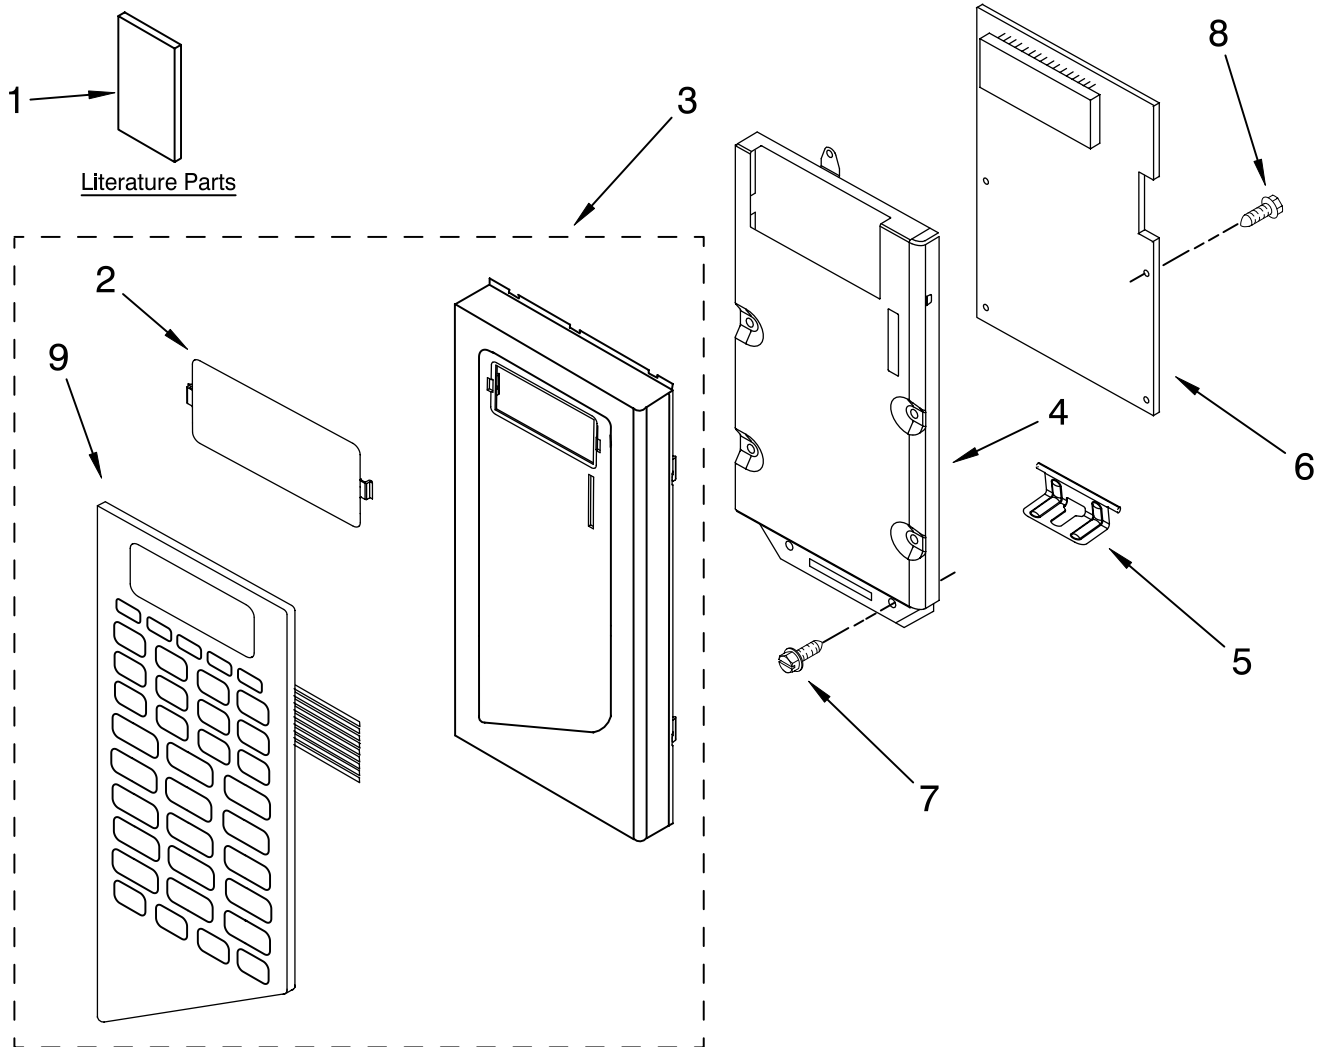

# KitchenAid® CONTROL PANEL PARTS

For Model: KHMS155LSS3  
(Stainless Steel)

MICROWAVE  
HOOD  
COMBINATION

Illus. No.	Part No.	DESCRIPTION
1		Literature 8184950 Use & Care Guide 8205612 Tech Sheet 8169658 Cook Guide Label 8183878 Instructions, Installation
2	4393905	Lens
3	8205018	Control Panel Assy
4	8183821	Bracket, Control
5	8205830	Plate, Hinge
6	8169733	PCB Assembly
7	4393828	Screw
8	4393346	Screw
9	8169727	Switch, Membrane