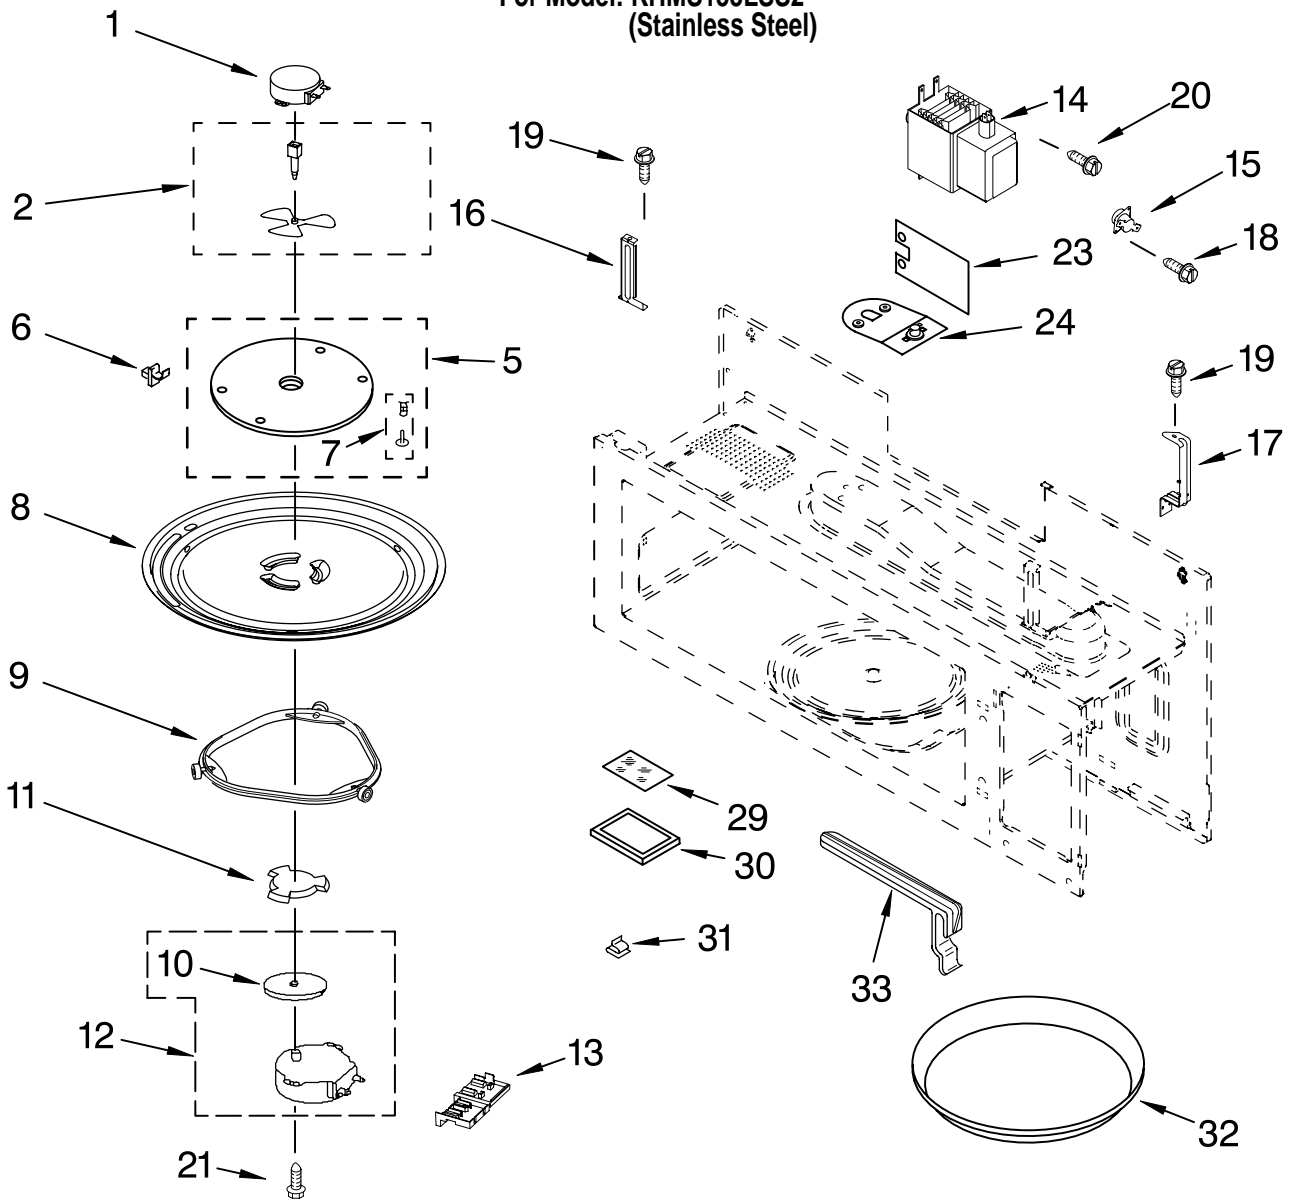

For Model: KHMS155LSS2
(Stainless Steel)

Illus. No.	Part No.	DESCRIPTION
1	8169652	Reflector, Lamp
2	8185188	Halogen Lamp
3	8169645	Filter, Charcoal
4	4393790	Filter, Grease
5	8184307	Plate, Bottom
6	8169564	Glass, Lamp
7	8184308	Holder, Glass
8	8184309	Guide, Air (Magnetron)
9	8183823	Cover, Fan
10	8204656	Switch, Micro
11	8169438	Spring, Interlock
12	8183824	Plate, Cam
13	4393595	Support, Interlock (2)
14	8183825	Wheel, Fan
15	8184310	Housing, Fan
16	8183826	Motor, Fan
17	8185212	Chassis
18	8184311	Holder, Capacitor
19	4393600	Rectifier, H.V.
20	8205553	Capacitor, H.V.
21	8204844	Transformer, H.V.
22	8204657	Plate, Side (R)
24	8185003	Transformer, L.V.
25	8204658	Plate, Side (L)
26	4393709	Capacitor
27	8184312	Holder, Fuse
28	4393308	Fuse
29	8183703	Thermostat
31	4393835	Screw
32	4393472	Screw
33	4393833	Screw
34	8169478	Screw
35	8169475	Screw
36	4393836	Screw
38	8169477	Screw

FOR ORDERING INFORMATION REFER TO PARTS PRICE LIST

AIR FLOW PARTS

For Model: KHMS155LSS2
(Stainless Steel)

Illus. No.	Part No.	DESCRIPTION
1	8184638	Deflector, Air
2	8169557	Reflector, Air
3	8185083	Duct, Air
4	8204653	Bracket, Thermostat
5	8183697	Thermostat
7	8204670	Halogen Lamp
8	4393960	Wheel, Fan
9	8169632	Motor, Fan

Illus. No.	Part No.	DESCRIPTION
10	8204754	Shield
11	8184624	Housing, Fan
12		Bracket, Fan (Not Serviced)
13	8169474	Screw
14	4393316	Screw
15	4393830	Screw

Illus. No.	Part No.	DESCRIPTION
16	8184404	Nut
17	4393808	Humidity, Sensor
18	8169561	Filter
19	8185084	Holder, Lamp
21	8184000	Adapter, Motor
22	8204674	Plate, Damper
23	8169635	Cushion, Mtr

FOR ORDERING INFORMATION REFER TO PARTS PRICE LIST

MAGNETRON AND TURNTABLE PARTS

For Model: KHMS155LSS2
(Stainless Steel)

Illus. No.	Part No.	DESCRIPTION
1	8205044	Motor, Stirrer
2	8205315	Stirrer Assembly
5	8184476	Cover, Inlet
6	8204662	Hook, Rack (4)
7	8184549	Nails/Bushings (5 of each)
8	4393799	Turntable
9	8205778	Ring, Turntable
10	8184109	Spacer, Waterproof
11	8205779	Driver, Turntable