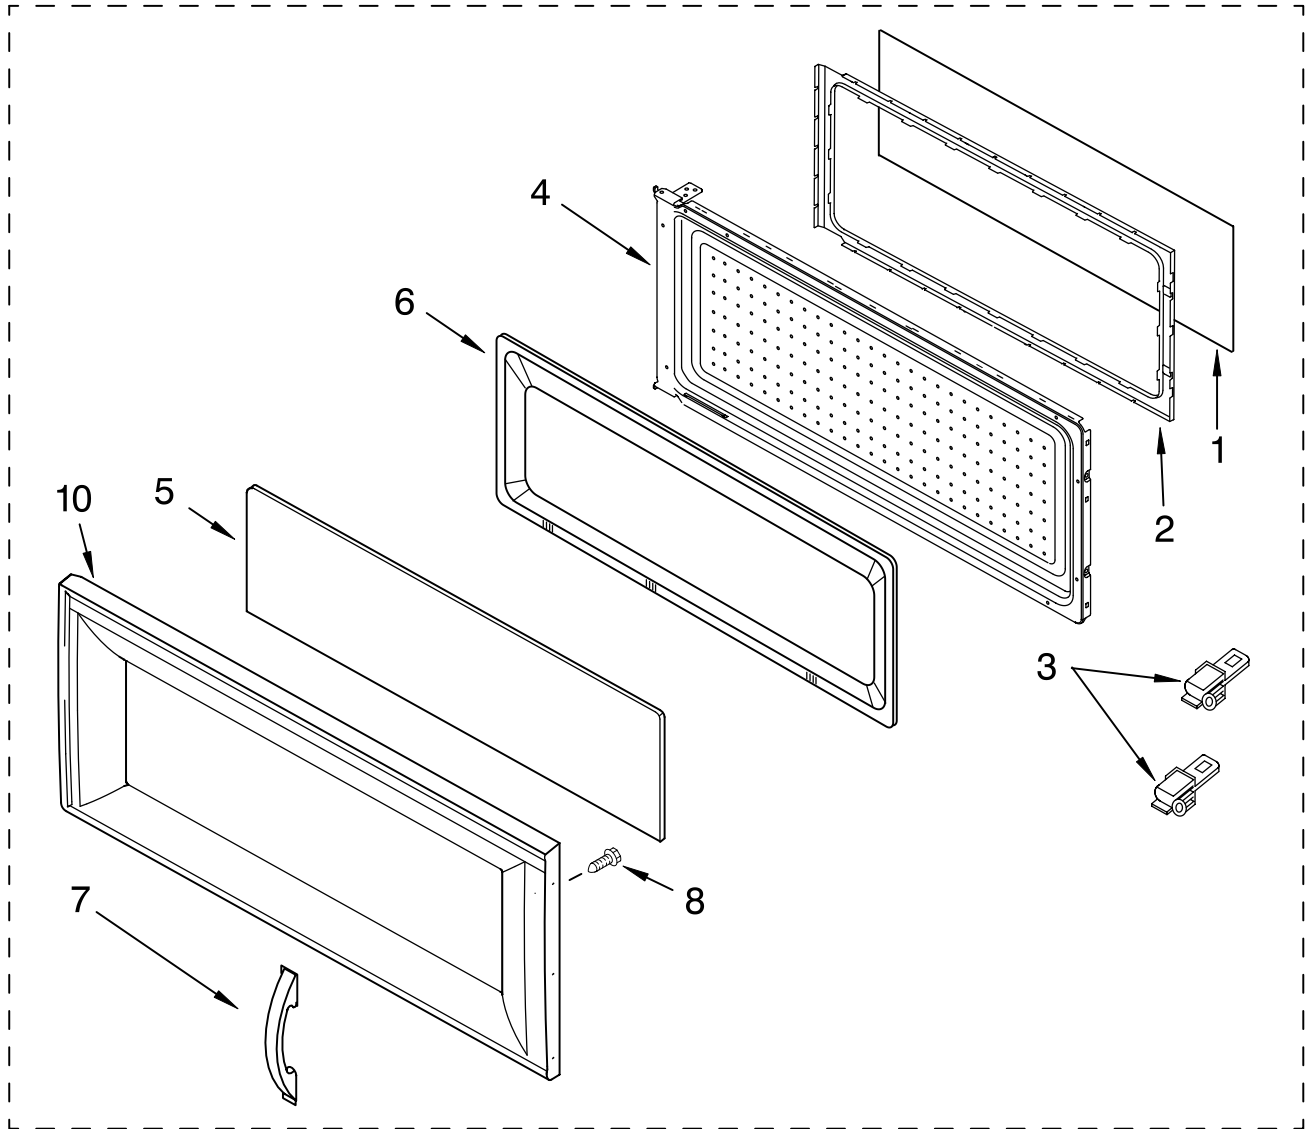

KitchenAid® CONTROL PANEL PARTS

For Model: KHMS155LSS2
(Stainless Steel)

MICROWAVE
HOOD
COMBINATION

Illus. No.	Part No.	DESCRIPTION
1	8184950 8205612 8169658 8169631	Literature Use & Care Guide Tech Sheet Cook Guide Label Instructions, Installation
2	4393905	Lens
3	8205018	Control Panel Assy
4	8183821	Bracket, Control
5	8205830	Plate, Hinge
6	8169733	PCB Assembly
7	4393828	Screw
8	4393346	Screw
9	8169727	Switch, Membrane

FOR ORDERING INFORMATION REFER TO PARTS PRICE LIST

DOOR PARTS

For Model: KHMS155LSS2
(Stainless Steel)

Illus. No.	Part No.	DESCRIPTION
------------	----------	-------------

1	4393870	Film, Back
2	8169545	Frame, Inner
3	4393913	Latch, Door
4	8169460	Body, Door
5	4393725	Glass, Outer
6	8185349	Panel, Door
7	8184320	Handle, Door
8	4393833	Screw
9	8205007	Complete Door
10	8205009	Frame, Outer