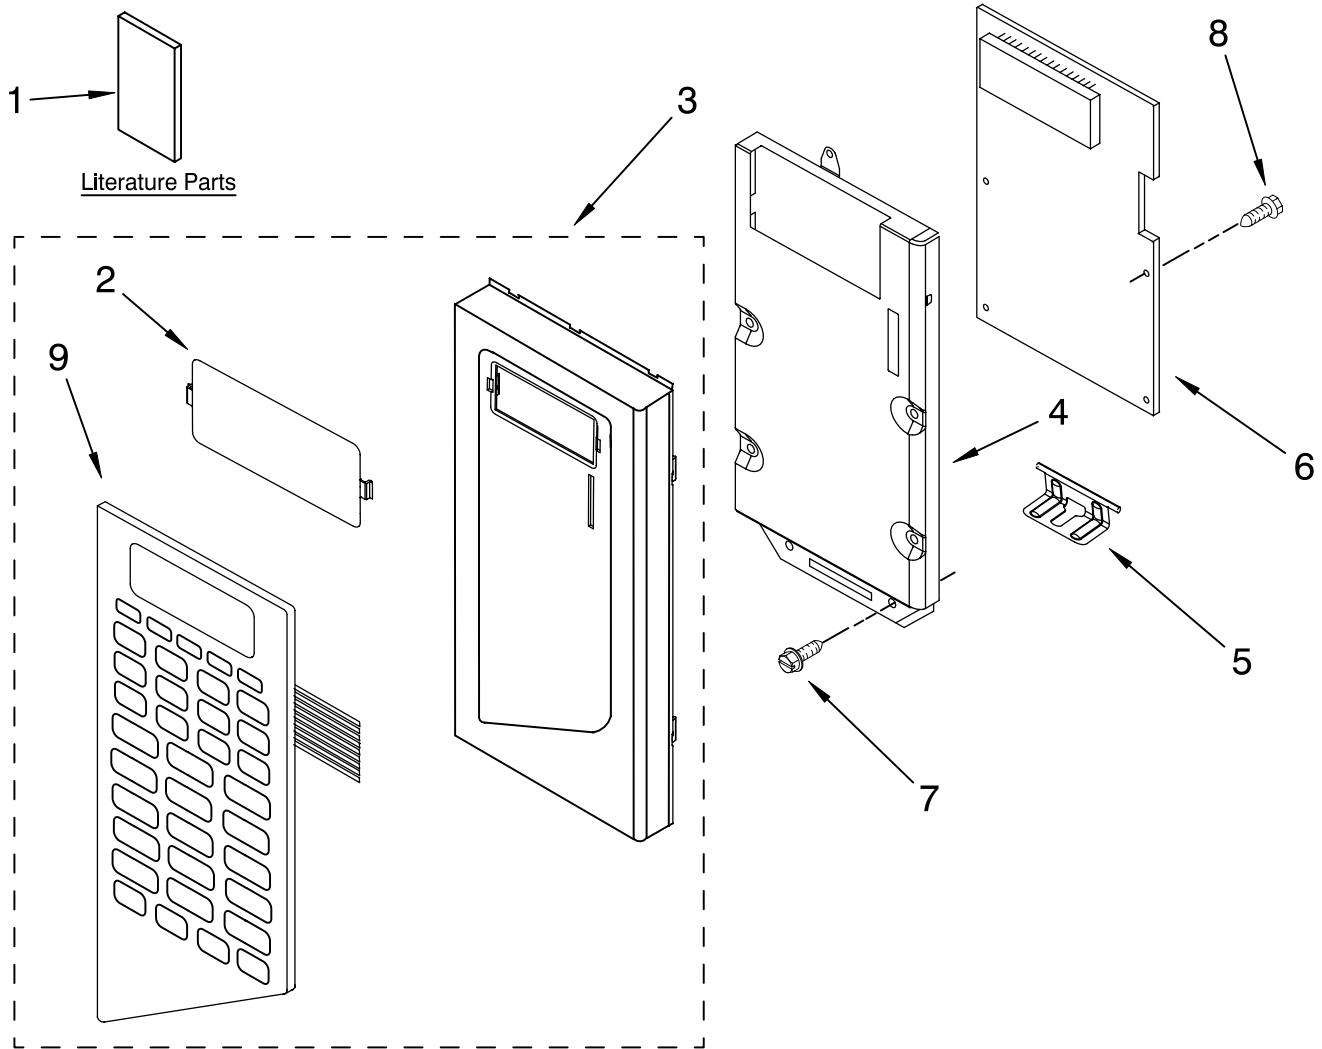

KitchenAid® CONTROL PANEL PARTS

For Model: KHMS155LSS2
(Stainless Steel)

MICROWAVE
HOOD
COMBINATION

Illus. No.	Part No.	DESCRIPTION
1	8184950 8205612 8169658 8169631	Literature Use & Care Guide Tech Sheet Cook Guide Label Instructions, Installation
2	4393905	Lens
3	8205018	Control Panel Assy
4	8183821	Bracket, Control
5	8205830	Plate, Hinge
6	8169733	PCB Assembly
7	4393828	Screw
8	4393346	Screw
9	8169727	Switch, Membrane

FOR ORDERING INFORMATION REFER TO PARTS PRICE LIST

DOOR PARTS

For Model: KHMS155LSS2
(Stainless Steel)

Illus. No.	Part No.	DESCRIPTION
------------	----------	-------------

1	4393870	Film, Back
2	8169545	Frame, Inner
3	4393913	Latch, Door
4	8169460	Body, Door
5	4393725	Glass, Outer
6	8185349	Panel, Door
7	8184320	Handle, Door
8	4393833	Screw
9	8205007	Complete Door
10	8205009	Frame, Outer