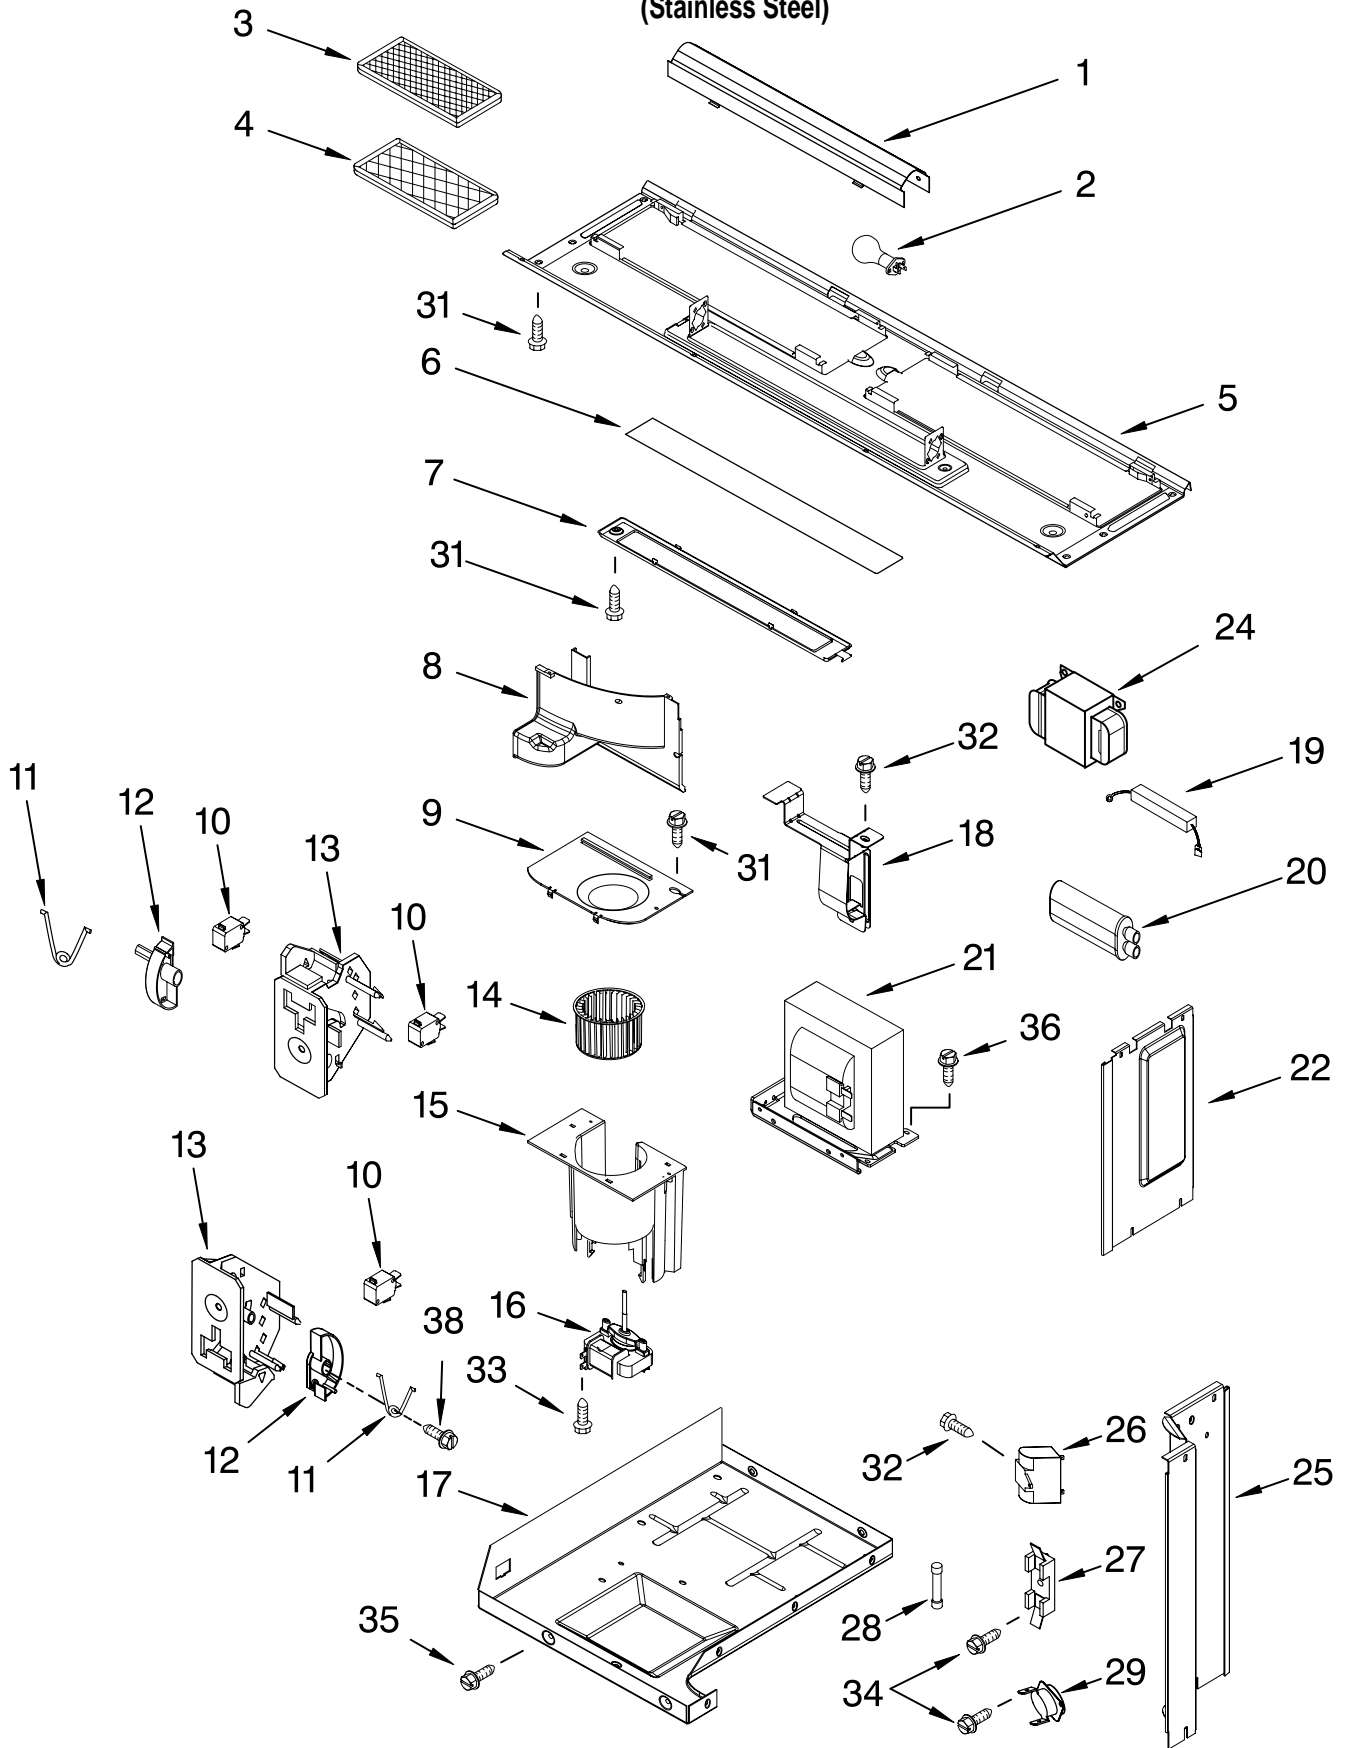

INTERIOR AND VENTILATION PARTS

For Model: KHMS155LSS2
(Stainless Steel)

FOR ORDERING INFORMATION REFER TO PARTS PRICE LIST

INTERIOR AND VENTILATION PARTS

For Model: KHMS155LSS2
(Stainless Steel)

Illus. No.	Part No.	DESCRIPTION
1	8169652	Reflector, Lamp
2	8185188	Halogen Lamp
3	8169645	Filter, Charcoal
4	4393790	Filter, Grease
5	8184307	Plate, Bottom
6	8169564	Glass, Lamp
7	8184308	Holder, Glass
8	8184309	Guide, Air (Magnetron)
9	8183823	Cover, Fan
10	8204656	Switch, Micro
11	8169438	Spring, Interlock
12	8183824	Plate, Cam
13	4393595	Support, Interlock (2)
14	8183825	Wheel, Fan
15	8184310	Housing, Fan
16	8183826	Motor, Fan
17	8185212	Chassis
18	8184311	Holder, Capacitor
19	4393600	Rectifier, H.V.
20	8205553	Capacitor, H.V.
21	8204844	Transformer, H.V.
22	8204657	Plate, Side (R)
24	8185003	Transformer, L.V.
25	8204658	Plate, Side (L)
26	4393709	Capacitor
27	8184312	Holder, Fuse
28	4393308	Fuse
29	8183703	Thermostat
31	4393835	Screw
32	4393472	Screw
33	4393833	Screw
34	8169478	Screw
35	8169475	Screw
36	4393836	Screw
38	8169477	Screw

FOR ORDERING INFORMATION REFER TO PARTS PRICE LIST