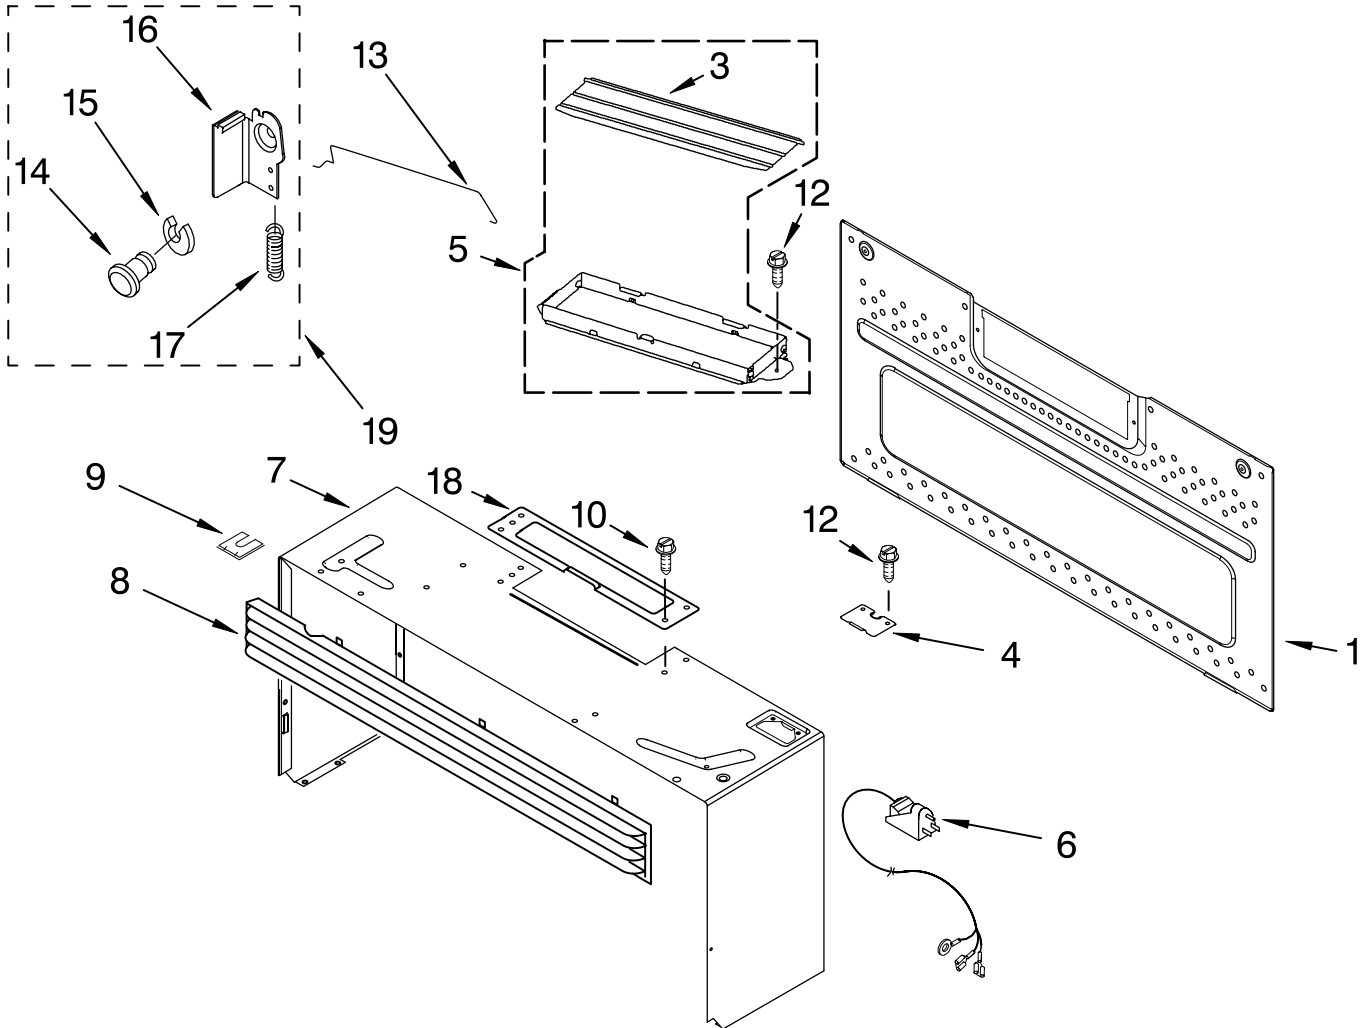

CABINET AND INSTALLATION PARTS

For Model: KHMS155LSS2
(Stainless Steel)

Illus. No.	Part No.	DESCRIPTION
1	8205400	Plate, Mounting
3	4393713	Door, Damper
4	8184313	Lid, Power Cord
5	8205558	Damper Assembly
6	8169432	Cord, Power
7	8169661	Case, Outer
8	8205008	Grille, Vent
9	4393795	Grille, Holder

Illus. No.	Part No.	DESCRIPTION
10	4393834	Screw
12	4393828	Screw
13	8169318	Rod
14	8169319	Latch Pivot
15	8169320	E-Ring
16	8185033	Catch
17	8169374	Spring
18	8169697	Plate, Damper
19	8185033	Catch Assembly

Illus. No.	Part No.	DESCRIPTION
Miscellaneous		
	8169659	Installation, Hardware
	8169704	Screw, Top Mountng
	8184781	Upper Cab Template
	8183743	Wall Template
	8205393	Rack
	8205635	Ground Wire Assy
	8205847	H.V. Wire Assy
	8169479	Screw, Grille

FOR ORDERING INFORMATION REFER TO PARTS PRICE LIST