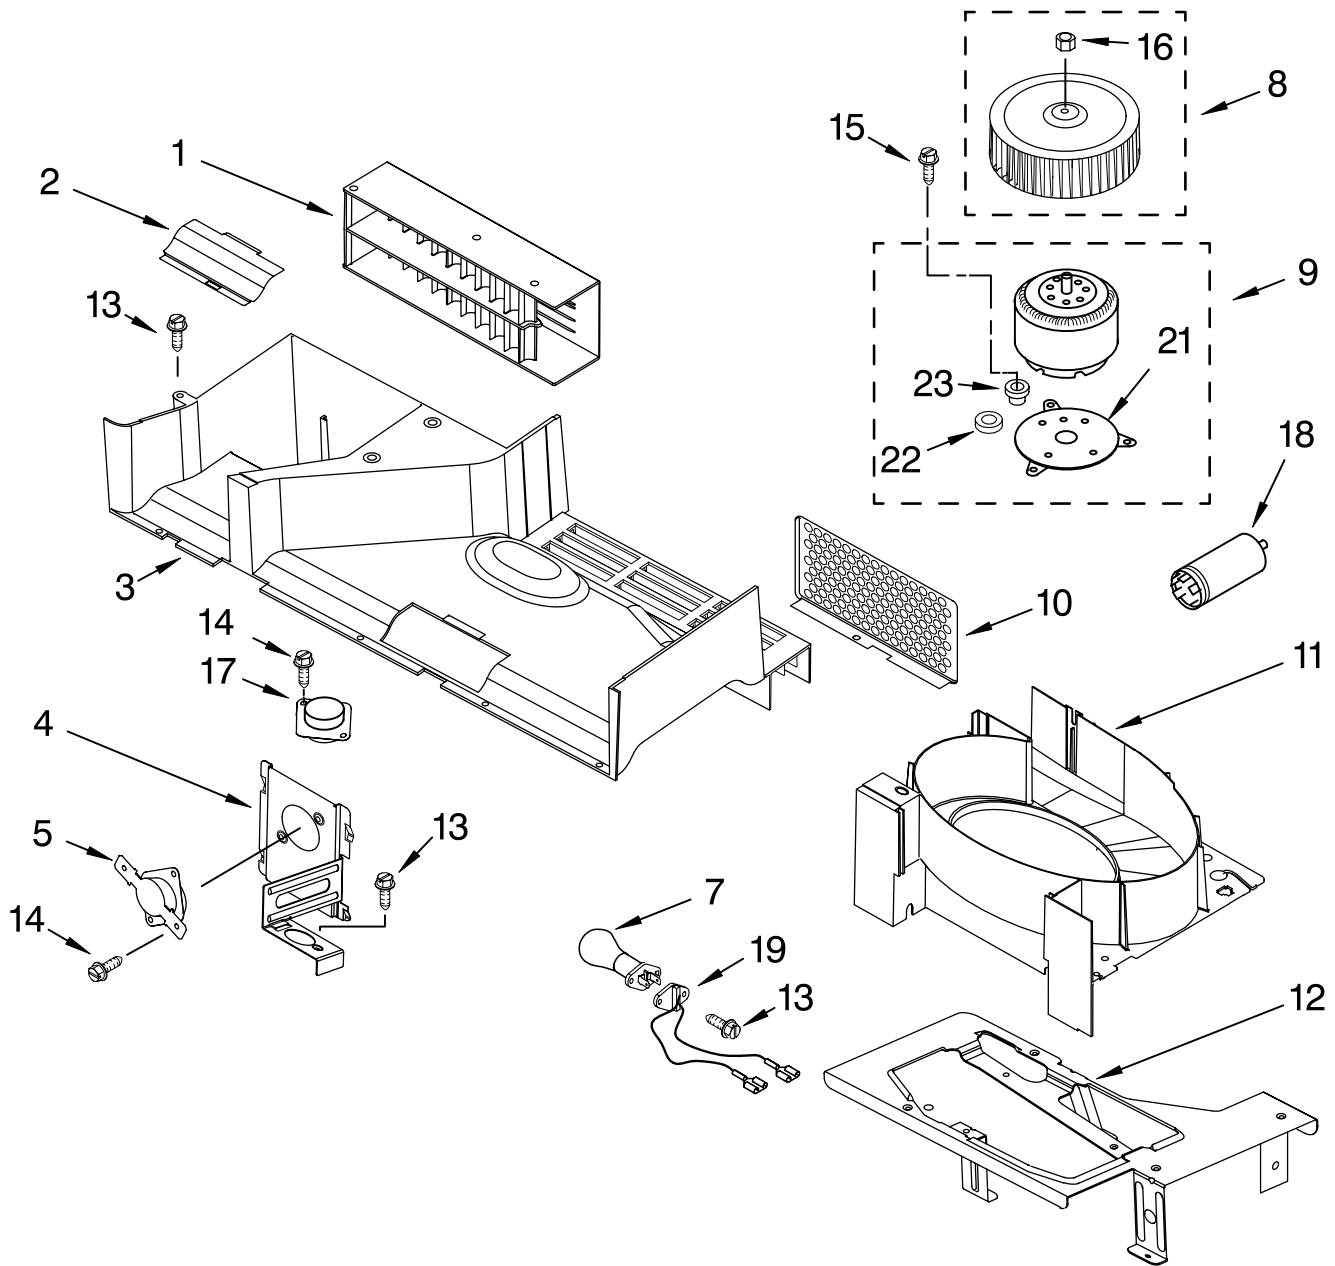

FOR ORDERING INFORMATION REFER TO PARTS PRICE LIST

DOOR PARTS

For Model: KHMS155LSS2
(Stainless Steel)

Illus. No.	Part No.	DESCRIPTION
------------	----------	-------------

1	4393870	Film, Back
2	8169545	Frame, Inner
3	4393913	Latch, Door
4	8169460	Body, Door
5	4393725	Glass, Outer
6	8185349	Panel, Door
7	8184320	Handle, Door
8	4393833	Screw
9	8205007	Complete Door
10	8205009	Frame, Outer

For Model: KHMS155LSS2
(Stainless Steel)

Illus. No.	Part No.	DESCRIPTION
1	8169652	Reflector, Lamp
2	8185188	Halogen Lamp
3	8169645	Filter, Charcoal
4	4393790	Filter, Grease
5	8184307	Plate, Bottom
6	8169564	Glass, Lamp
7	8184308	Holder, Glass
8	8184309	Guide, Air (Magnetron)
9	8183823	Cover, Fan
10	8204656	Switch, Micro
11	8169438	Spring, Interlock
12	8183824	Plate, Cam
13	4393595	Support, Interlock (2)
14	8183825	Wheel, Fan
15	8184310	Housing, Fan
16	8183826	Motor, Fan
17	8185212	Chassis
18	8184311	Holder, Capacitor
19	4393600	Rectifier, H.V.
20	8205553	Capacitor, H.V.
21	8204844	Transformer, H.V.
22	8204657	Plate, Side (R)
24	8185003	Transformer, L.V.
25	8204658	Plate, Side (L)
26	4393709	Capacitor
27	8184312	Holder, Fuse
28	4393308	Fuse
29	8183703	Thermostat
31	4393835	Screw
32	4393472	Screw
33	4393833	Screw
34	8169478	Screw
35	8169475	Screw
36	4393836	Screw
38	8169477	Screw

FOR ORDERING INFORMATION REFER TO PARTS PRICE LIST

AIR FLOW PARTS

For Model: KHMS155LSS2
(Stainless Steel)

Illus. No.	Part No.	DESCRIPTION
1	8184638	Deflector, Air
2	8169557	Reflector, Air
3	8185083	Duct, Air
4	8204653	Bracket, Thermostat
5	8183697	Thermostat
7	8204670	Halogen Lamp
8	4393960	Wheel, Fan
9	8169632	Motor, Fan