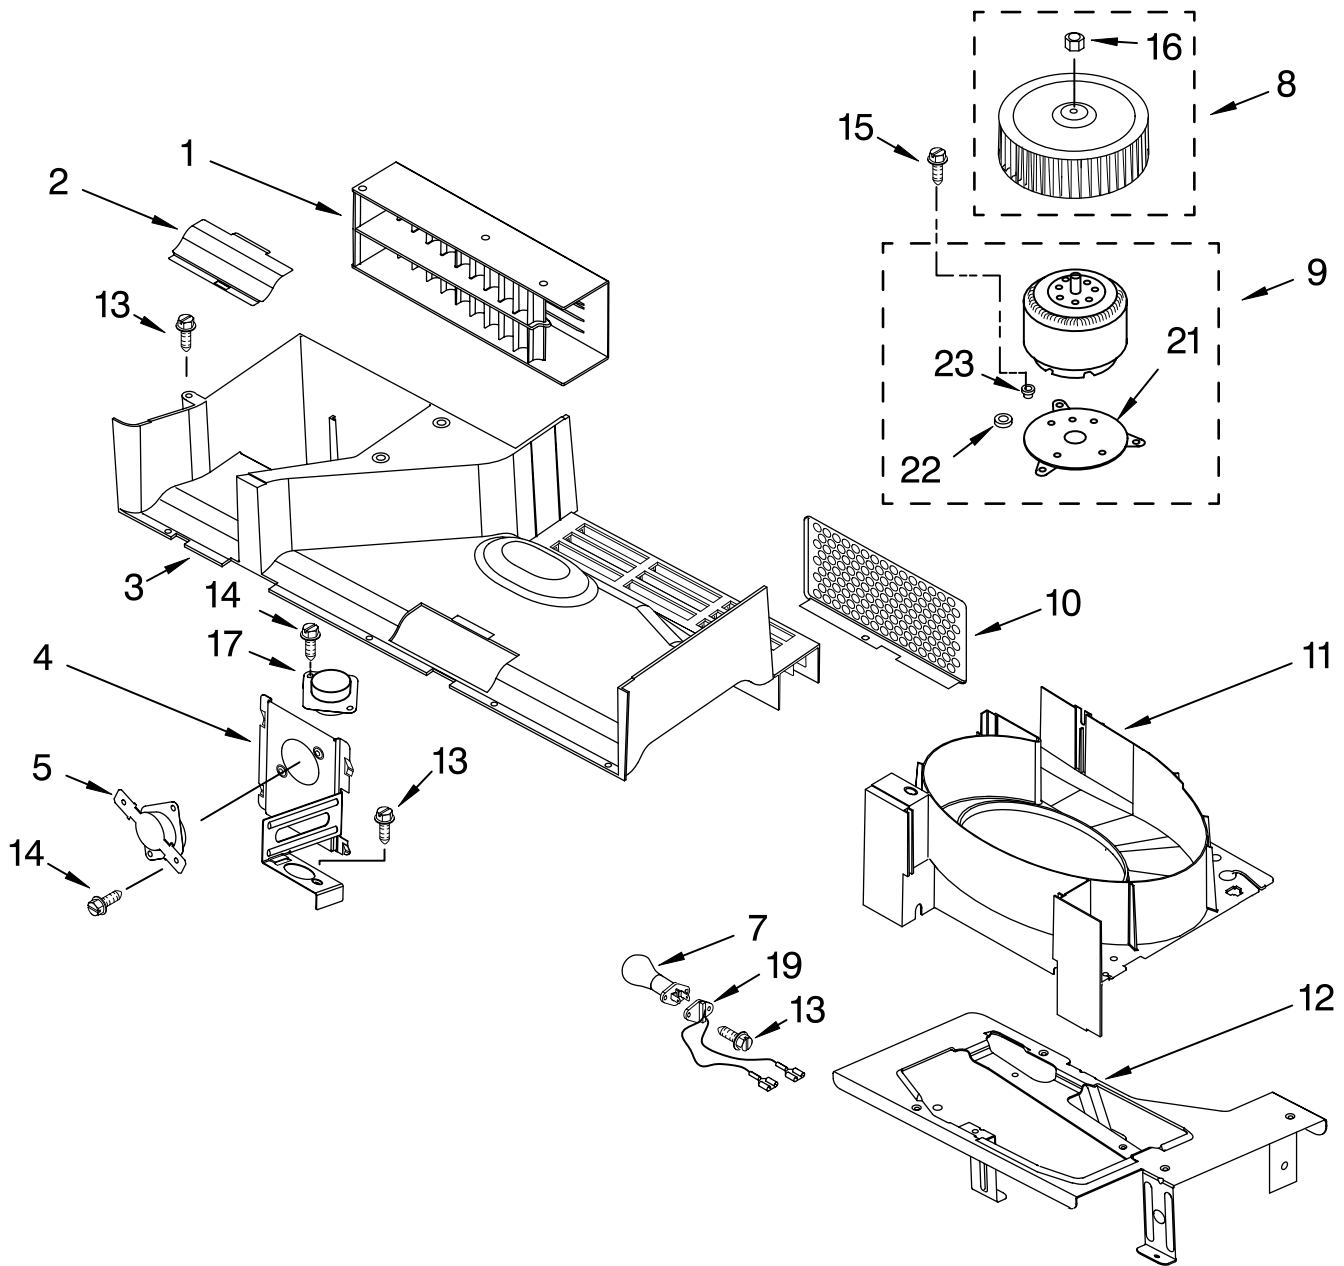

For Models: KHMS155LSS1

(Stainless Steel)

Illus. No.	Part No.	DESCRIPTION
1	8169652	Reflector, Lamp
2	8185188	Lamp
3	8169645	Filter, Charcoal
4	4393790	Filter, Grease
5	8184307	Plate, Bottom
6	8169564	Glass, Lamp
7	8184308	Holder, Glass
8	8184309	Guide, Air (Magnetron)
9	8183823	Cover, Fan
10	8204656	Switch, Micro
11	8169438	Spring, Interlock
12	8183824	Plate, Cam
13	4393595	Support, Interlock (2)
14	8183825	Wheel, Fan
15	8184310	Housing, Fan
16	8183826	Motor, Fan
17	8185212	Chassis
18	8184311	Holder, Capacitor
19	4393600	Rectifier, H.V.
20	8169501	Capacitor, H.V.
21	8204844	Transformer, H.V.
22	8204657	Plate, Side (R)
23	4393706	Bracket, Transformer
24	8185003	Transformer, L.V.
25	8204658	Plate, Side (L)
26	4393709	Capacitor
27	8184312	Holder, Fuse
28	4393308	Fuse
29	8183703	Thermostat
31	4393835	Screw
32	4393472	Screw
33	4393833	Screw
34	8169478	Screw
35	8169475	Screw
36	4393836	Screw
37	4393839	Screw
38	8169477	Screw

FOR ORDERING INFORMATION REFER TO PARTS PRICE LIST

AIR FLOW PARTS

For Models: KHMS155LSS1
(Stainless Steel)

Illus. No.	Part No.	DESCRIPTION
1	8184638	Deflector, Air
2	8169557	Reflector, Air
3	8185083	Duct, Air
4	8204653	Bracket, Thermostat
5	8183697	Thermostat
7	8185188	Lamp