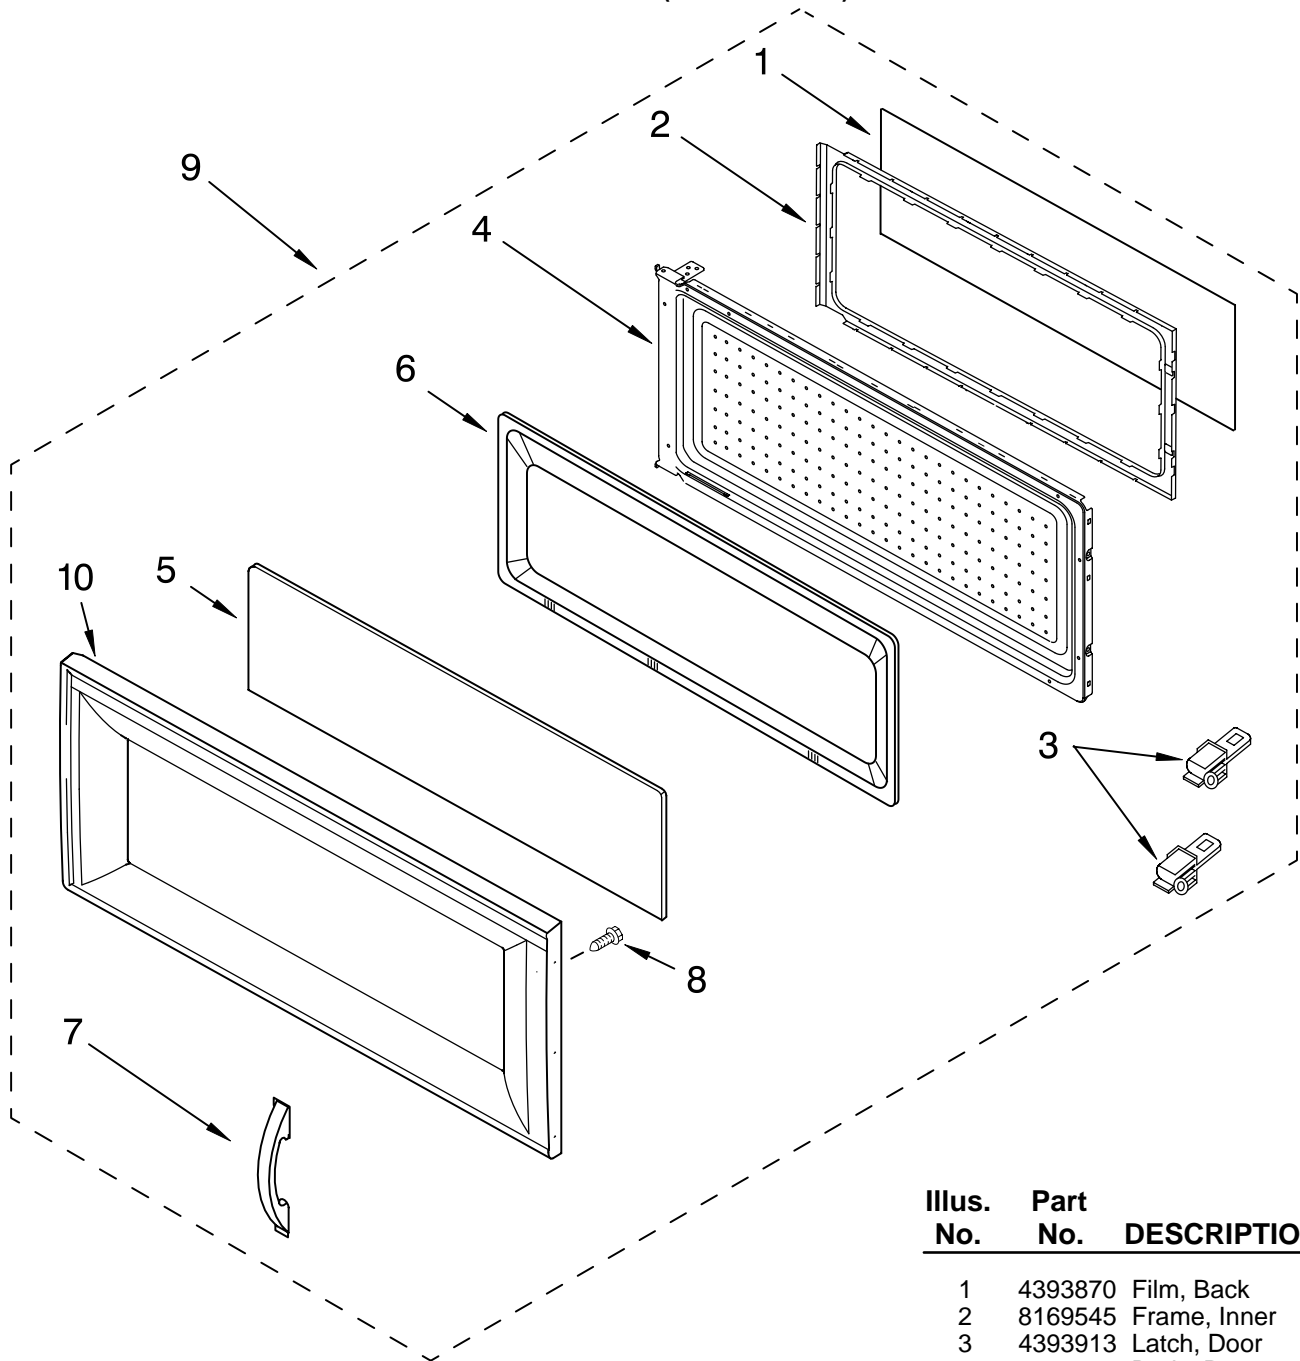

KitchenAid® CONTROL PANEL PARTS

For Models: KHMS155LSS1
(Stainless Steel)

MICROWAVE
HOOD
COMBINATION

Illus. No.	Part No.	DESCRIPTION
1	LIT8184871 LIT8184791 LIT8169658 LIT8169631	Literature Use & Care Guide Tech Sheet Cook Guide Label Instructions, Installation
2	4393905	Lens
3	8205018	Panel, Control
4	8183821	Bracket, Control
5	4393744	Plate, Hinge
6	8169733	PCB Assembly
7	4393828	Screw
8	4393346	Screw
9	8169727	Switch, Membrane

FOR ORDERING INFORMATION REFER TO PARTS PRICE LIST

DOOR PARTS

For Models: KHMS155LSS1
(Stainless Steel)

Illus. No.	Part No.	DESCRIPTION
1	4393870	Film, Back
2	8169545	Frame, Inner
3	4393913	Latch, Door
4	8169460	Body, Door
5	4393725	Glass, Outer
6	8185349	Panel, Door
7	8184320	Handle, Door
8	4393833	Screw
9	8205007	Complete Door
10	8205009	Frame, Outer