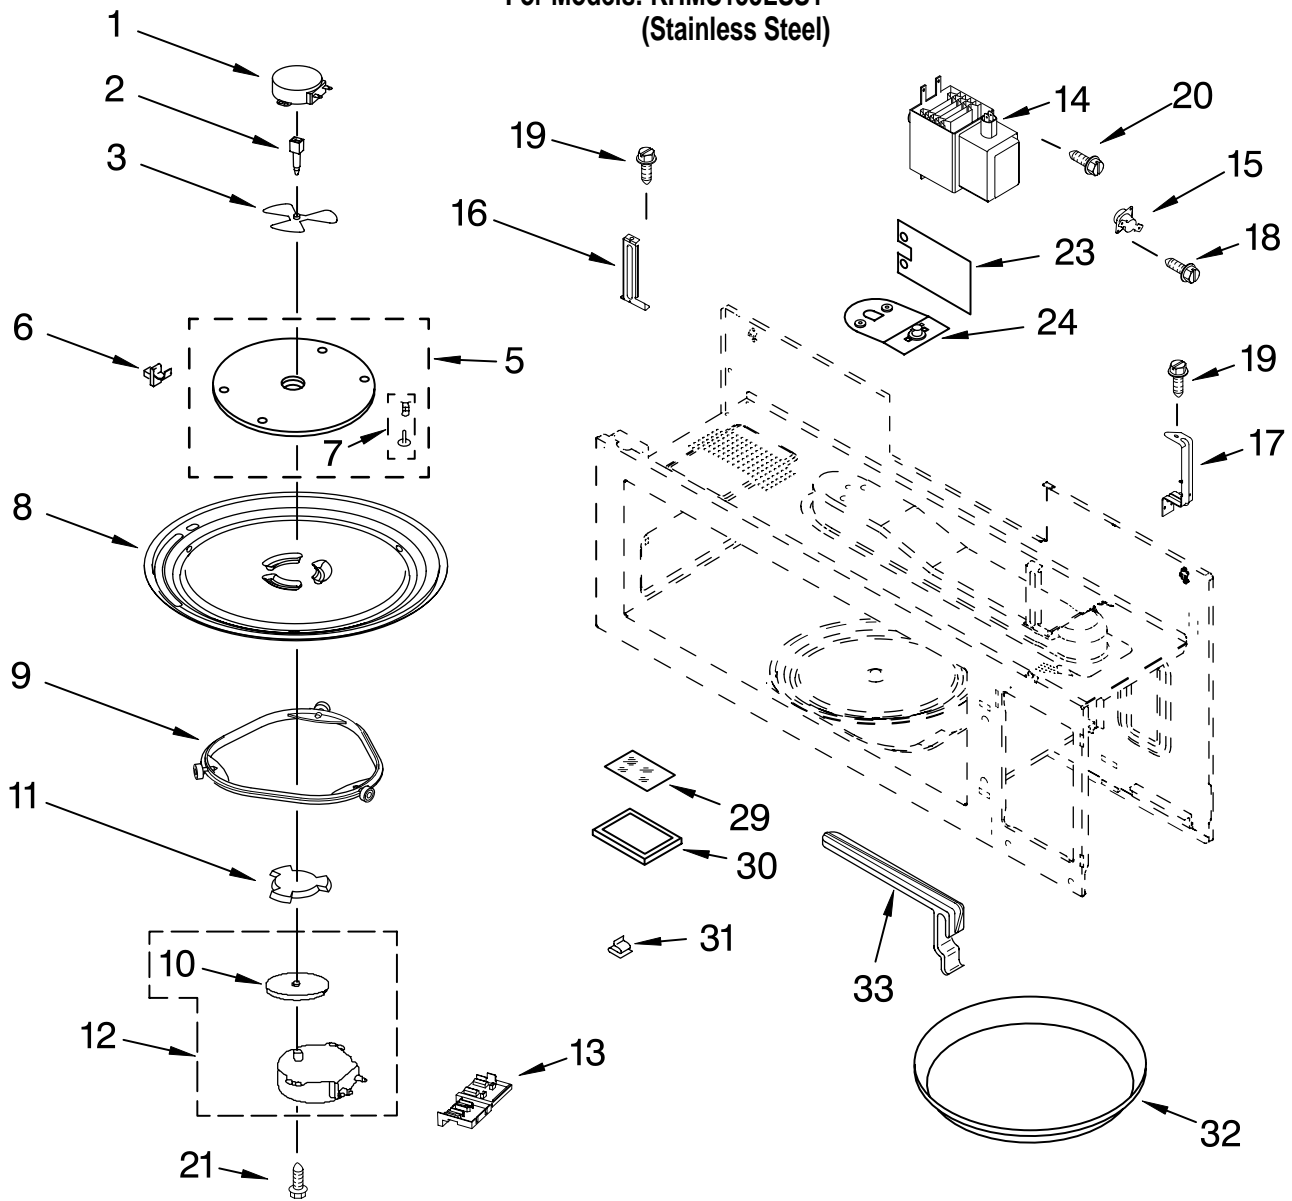

MAGNETRON AND TURNTABLE PARTS

For Models: KHMS155LSS1
(Stainless Steel)

Illus. No.	Part No.	DESCRIPTION
1	4393746	Motor, Stirrer
2	4393794	Shaft, Stirrer
3	8184632	Stirrer
5	8184476	Cover, Inlet
6	8204662	Hook, Rack (4)
7	4393291	Nail, Plastic
8	4393799	Turntable
9	8184102	Ring, Turntable
10	8184109	Spacer, Waterproof

Illus. No.	Part No.	DESCRIPTION
11	8183949	Driver, Turntable
12	8183954	Motor, Turntable
13	4393756	Cover, Terminal
14	8184306	Magnetron
15	8183698	Thermostat
16	8169540	Holder, Connector (L)
17	8169705	Holder, Connector (R)
18	4393838	Screw
19	4393828	Screw

Illus. No.	Part No.	DESCRIPTION
20	4393831	Screw
21	4393832	Screw
23	8184485	Shield, Nomex
24	8184585	Thermostat/Bracket
29	8169499	Glass, Lamp
30	8169646	Frame, Glass
31	8169647	Clip
32	8204680	Pan, Crisping
33	8204652	Handle, Pan

FOR ORDERING INFORMATION REFER TO PARTS PRICE LIST