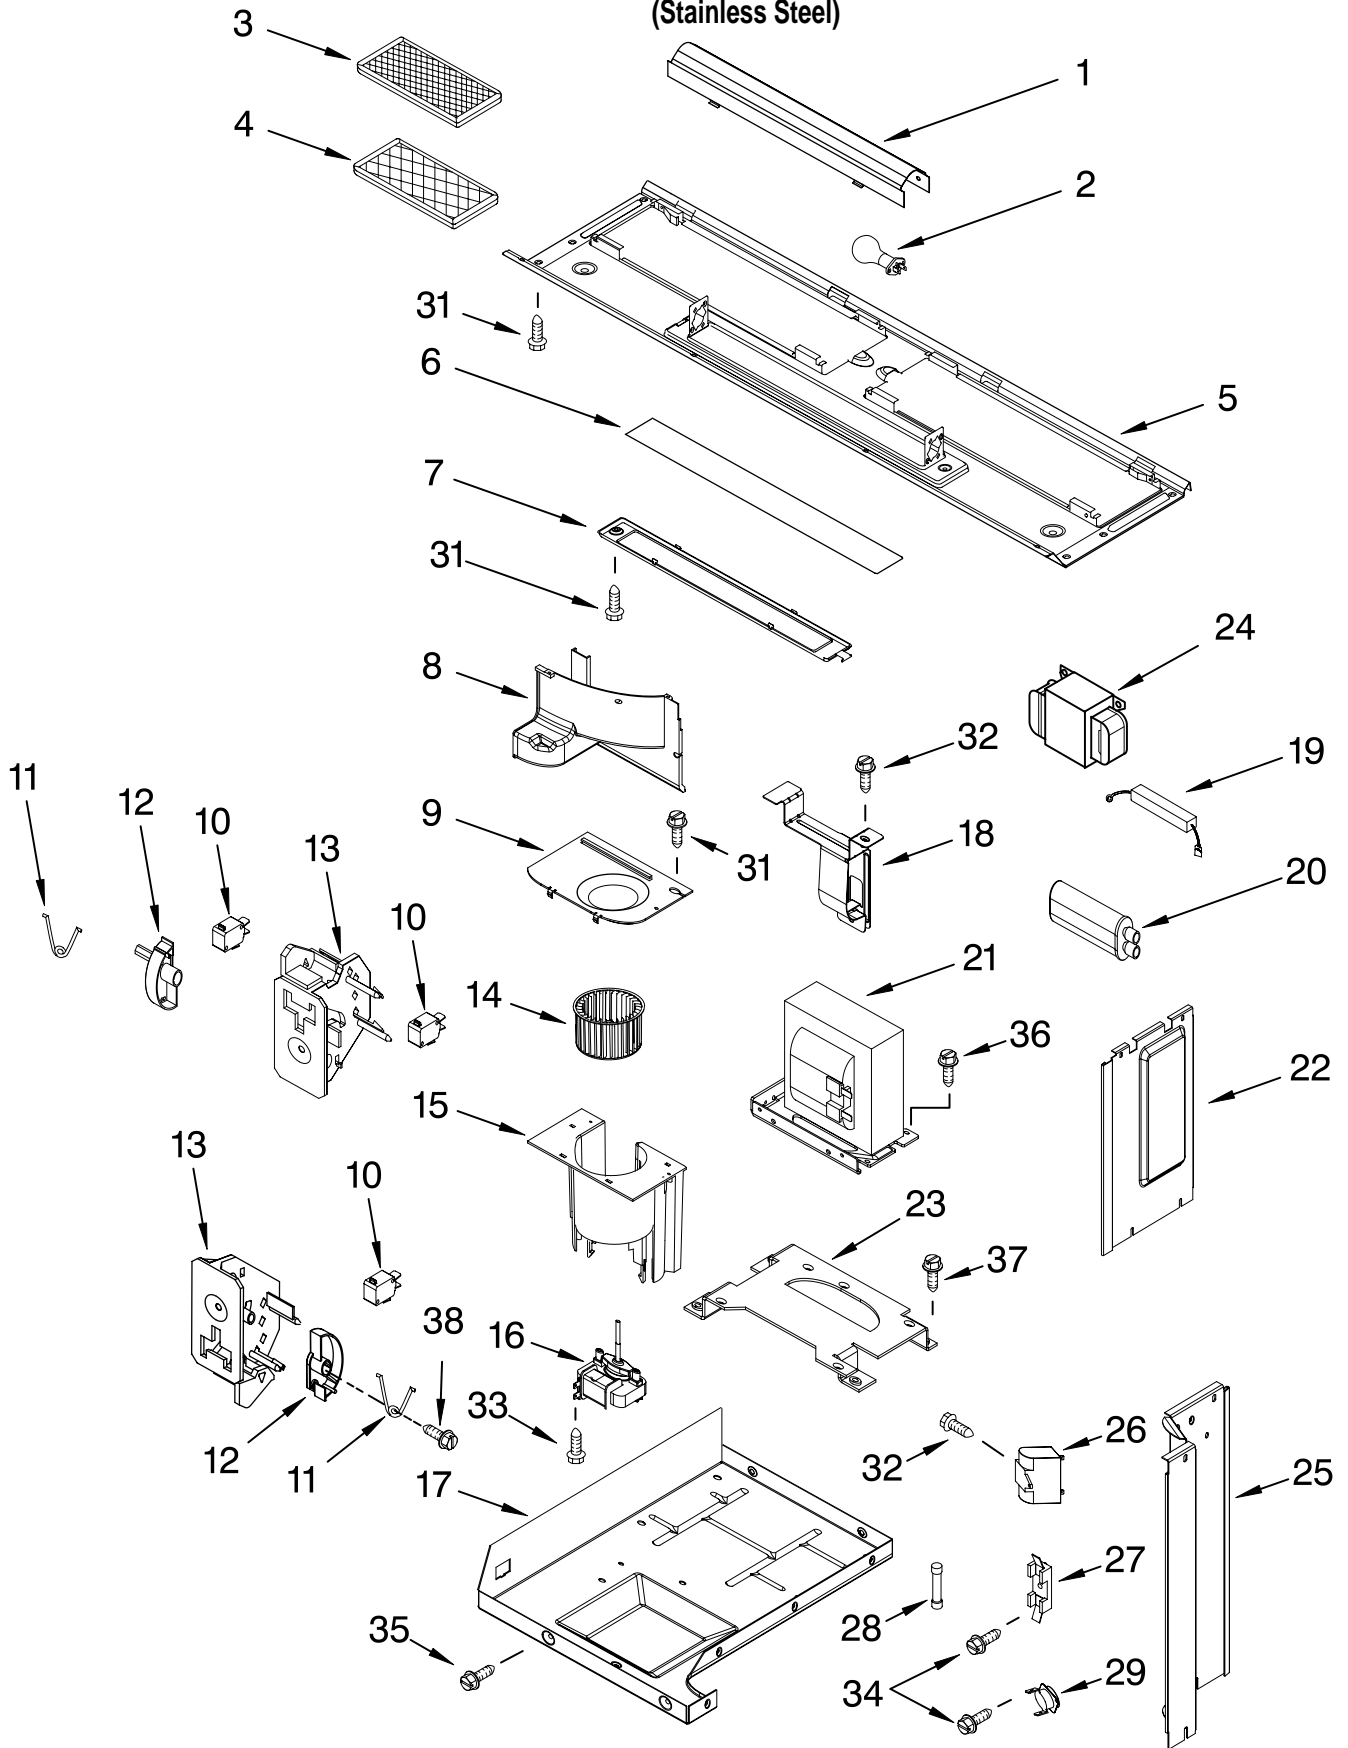

INTERIOR AND VENTILATION PARTS

For Models: KHMS155LSS1

(Stainless Steel)

FOR ORDERING INFORMATION REFER TO PARTS PRICE LIST

INTERIOR AND VENTILATION PARTS

For Models: KHMS155LSS1

(Stainless Steel)

Illus. No.	Part No.	DESCRIPTION
1	8169652	Reflector, Lamp
2	8185188	Lamp
3	8169645	Filter, Charcoal
4	4393790	Filter, Grease
5	8184307	Plate, Bottom
6	8169564	Glass, Lamp
7	8184308	Holder, Glass
8	8184309	Guide, Air (Magnetron)
9	8183823	Cover, Fan
10	8204656	Switch, Micro
11	8169438	Spring, Interlock
12	8183824	Plate, Cam
13	4393595	Support, Interlock (2)
14	8183825	Wheel, Fan
15	8184310	Housing, Fan
16	8183826	Motor, Fan
17	8185212	Chassis
18	8184311	Holder, Capacitor
19	4393600	Rectifier, H.V.
20	8169501	Capacitor, H.V.
21	8204844	Transformer, H.V.
22	8204657	Plate, Side (R)
23	4393706	Bracket, Transformer
24	8185003	Transformer, L.V.
25	8204658	Plate, Side (L)
26	4393709	Capacitor
27	8184312	Holder, Fuse
28	4393308	Fuse
29	8183703	Thermostat
31	4393835	Screw
32	4393472	Screw
33	4393833	Screw
34	8169478	Screw
35	8169475	Screw
36	4393836	Screw
37	4393839	Screw
38	8169477	Screw

FOR ORDERING INFORMATION REFER TO PARTS PRICE LIST