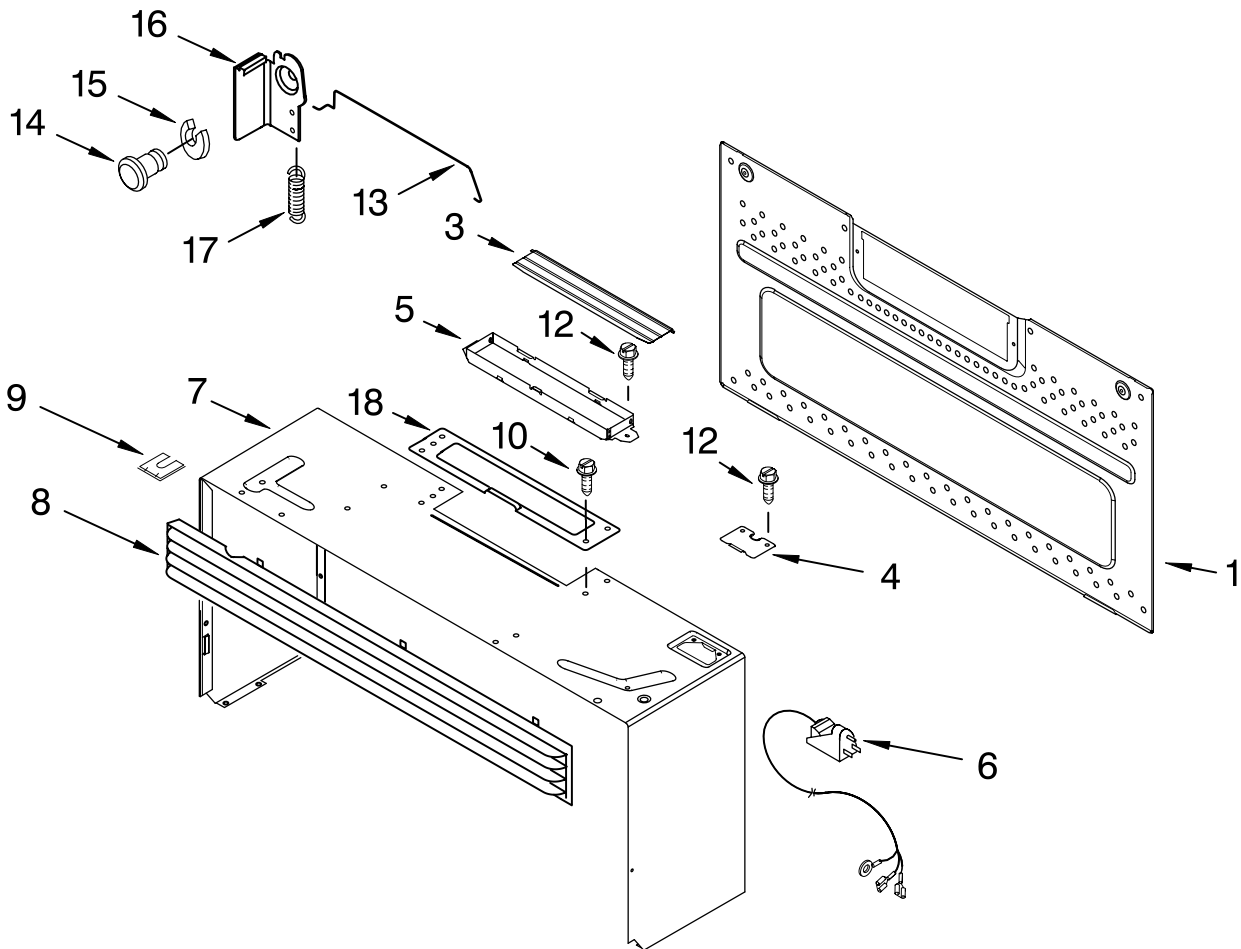

CABINET AND INSTALLATION PARTS

For Models: KHMS155LSS1
(Stainless Steel)

Illus. No.	Part No.	DESCRIPTION
1	8169666	Plate, Mounting
3	4393713	Door, Damper
4	8184313	Lid, Power Cord
5	4393715	Frame, Damper
6	8184898	Cord, Power
7	8169661	Case, Outer
8	8205008	Grille, Vent

Illus. No.	Part No.	DESCRIPTION
9	4393795	Grille, Holder
10	4393834	Screw
12	4393828	Screw
13	8169318	Rod
14	8169319	Latch Pivot
15	8169320	E-Ring
16	8185033	Catch
17	8169374	Spring
18	8169697	Plate, Damper

Illus. No.	Part No.	DESCRIPTION
Miscellaneous		
	8169659	Installation, Hardware
	8169704	Screw, Top Mountng
	8184781	Upper Cab Template
	8183743	Wall Template
	8204725	Rack

FOR ORDERING INFORMATION REFER TO PARTS PRICE LIST