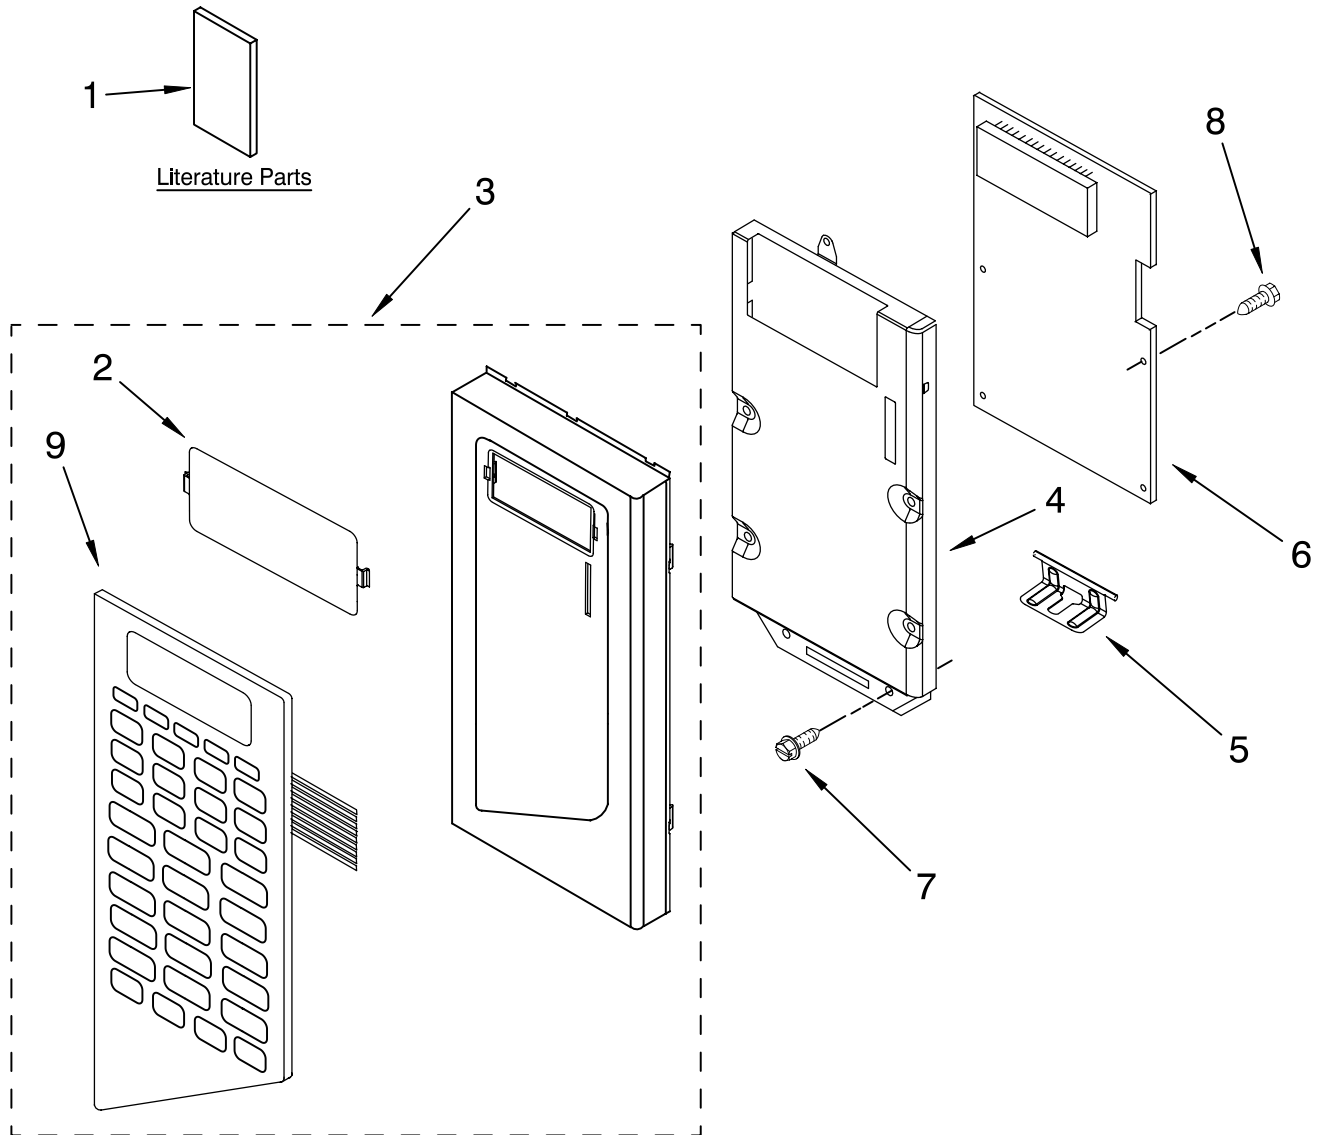

KitchenAid® CONTROL PANEL PARTS

For Models: KHMS155LSS1
(Stainless Steel)

MICROWAVE
HOOD
COMBINATION

Illus. No.	Part No.	DESCRIPTION
1	LIT8184871 LIT8184791 LIT8169658 LIT8169631	Literature Use & Care Guide Tech Sheet Cook Guide Label Instructions, Installation
2	4393905	Lens
3	8205018	Panel, Control
4	8183821	Bracket, Control
5	4393744	Plate, Hinge
6	8169733	PCB Assembly
7	4393828	Screw
8	4393346	Screw
9	8169727	Switch, Membrane

FOR ORDERING INFORMATION REFER TO PARTS PRICE LIST

DOOR PARTS

For Models: KHMS155LSS1
(Stainless Steel)

Illus. No.	Part No.	DESCRIPTION
1	4393870	Film, Back
2	8169545	Frame, Inner
3	4393913	Latch, Door
4	8169460	Body, Door
5	4393725	Glass, Outer
6	8185349	Panel, Door
7	8184320	Handle, Door
8	4393833	Screw
9	8205007	Complete Door
10	8205009	Frame, Outer