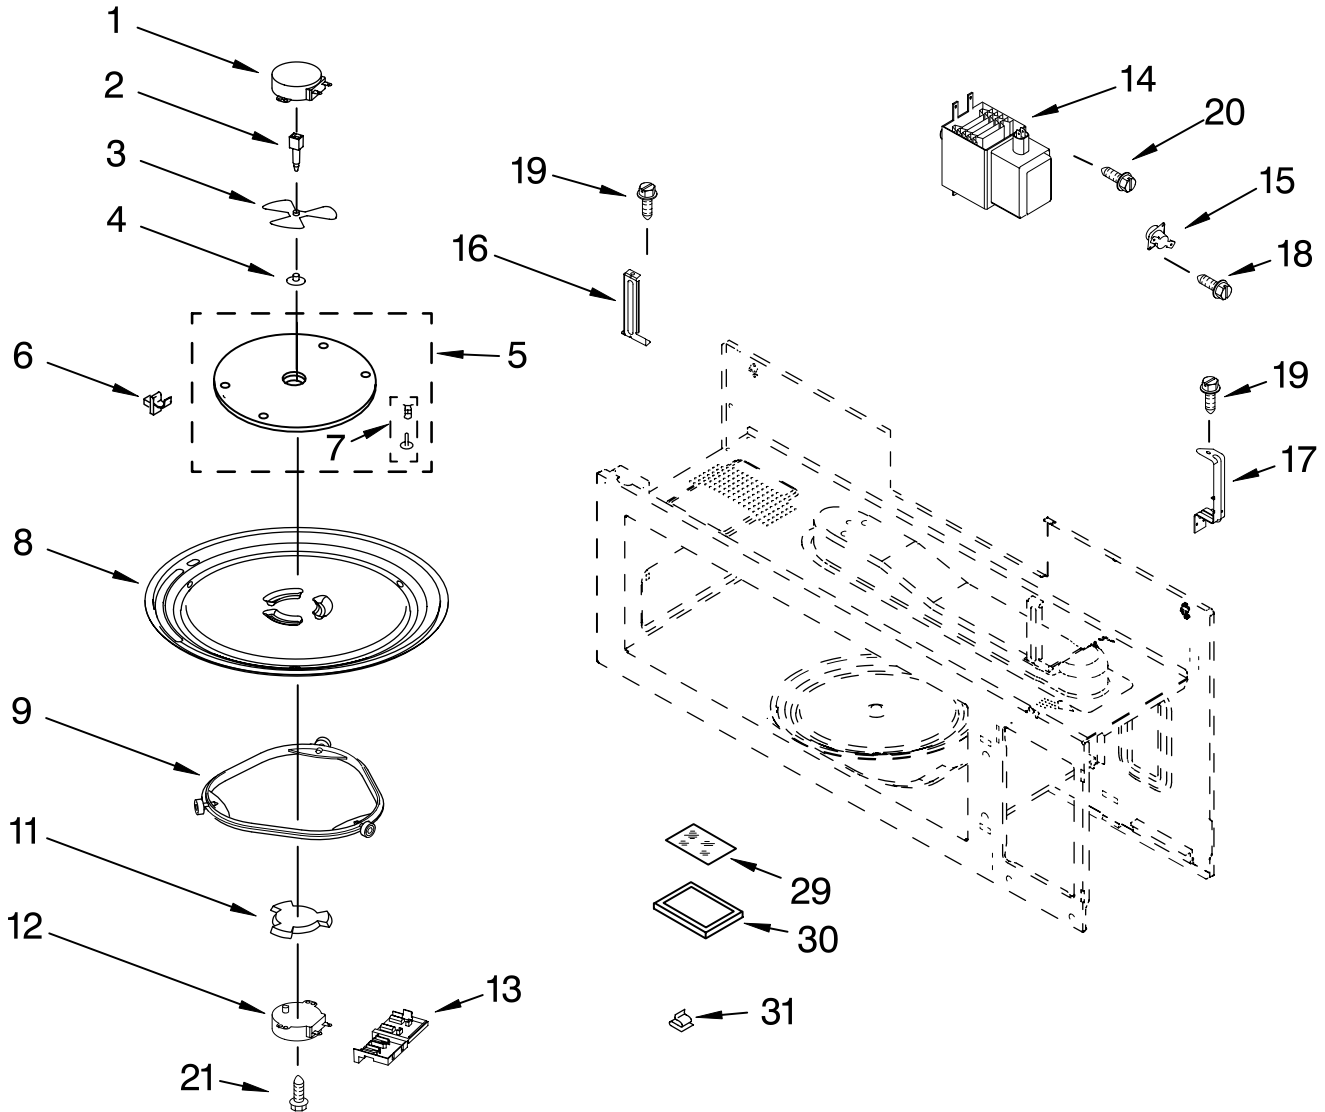

MAGNETRON AND TURNTABLE PARTS

For Models: YKHMS147HBL2, YKHMS147HWH2, YKHMS147HSS2
(BLACK) (WHITE) (STAINLESS)

Illus. No.	Part No.	DESCRIPTION	Illus. No.	Part No.	DESCRIPTION	Illus. No.	Part No.	DESCRIPTION
1	4393746	Motor, Stirrer	9	8184102	Ring, Turntable	18	4393838	Screw
2	4393794	Shaft, Stirrer	11	8183949	Driver, Turntable	19	4393828	Screw
3	4393748	Stirrer	12	8183954	Motor, Turntable	20	4393831	Screw
4	4393749	Guide, Stirrer	13	4393756	Cover, Terminal	21	4393832	Screw
5	8184476	Cover, Inlet	14	8184306	Magnetron	29	8169499	Glass, Lamp
6	8204662	Hook, Rack (4)	15	8183698	Thermostat	30	8169646	Frame, Glass
7	4393291	Nail, Plastic	16	8169540	Holder, Connector (L)	31	8169647	Clip
8	4393799	Turntable	17	8169705	Holder, Connector (R)			

FOR ORDERING INFORMATION REFER TO PARTS PRICE LIST