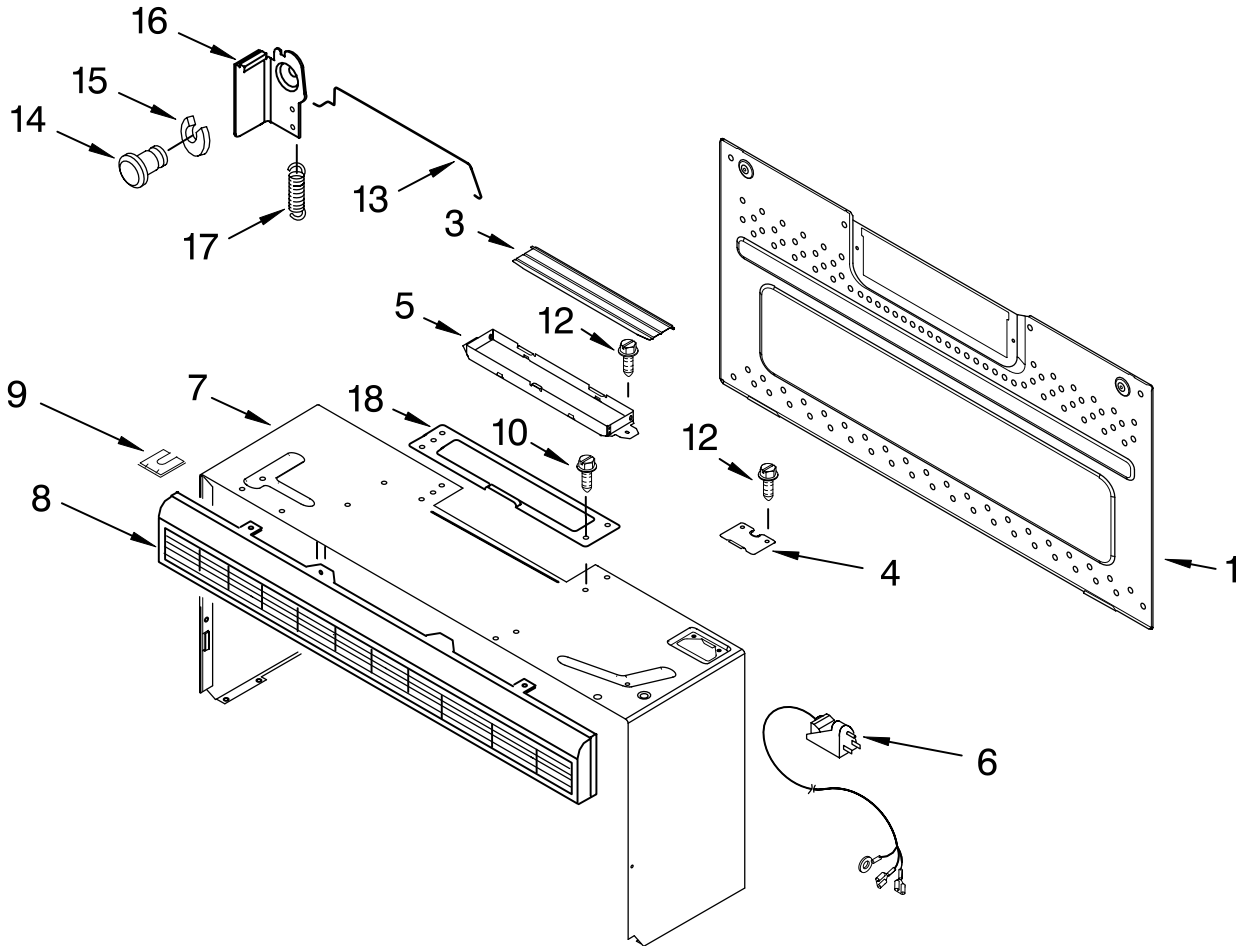

CABINET AND INSTALLATION PARTS

For Models: YKHMS147HBL2, YKHMS147HWH2, YKHMS147HSS2
(BLACK) (WHITE) (STAINLESS)

Illus. No.	Part No.	DESCRIPTION
1	8169666	Plate, Mounting
3	4393713	Door, Damper
4	8184313	Lid, Power Cord
5	4393715	Frame, Damper
6	8169432	Cord, Power
7		Case, Outer
	8169502	White
	8169661	Black
8		Grille, Vent
	8184148	White
	8184608	Black
	8184641	Stainless

Illus. No.	Part No.	DESCRIPTION
9	4393795	Grille, Holder
10	4393833	Screw
12	4393828	Screw
13	8169318	Rod
14	8169319	Latch Pivot
15	8169320	E-Ring
16	8169321	Catch
17	8169374	Spring
18	8169697	Plate, Damper

Illus. No.	Part No.	DESCRIPTION
Miscellaneous		
	8169768	Hardware, Installation
	8169704	Screw, Top Mountng
	8169294	Upper Cab Template (En & Fr)
	8169293	Wall Template (En & Fr)
	4393826	Rack

FOR ORDERING INFORMATION REFER TO PARTS PRICE LIST