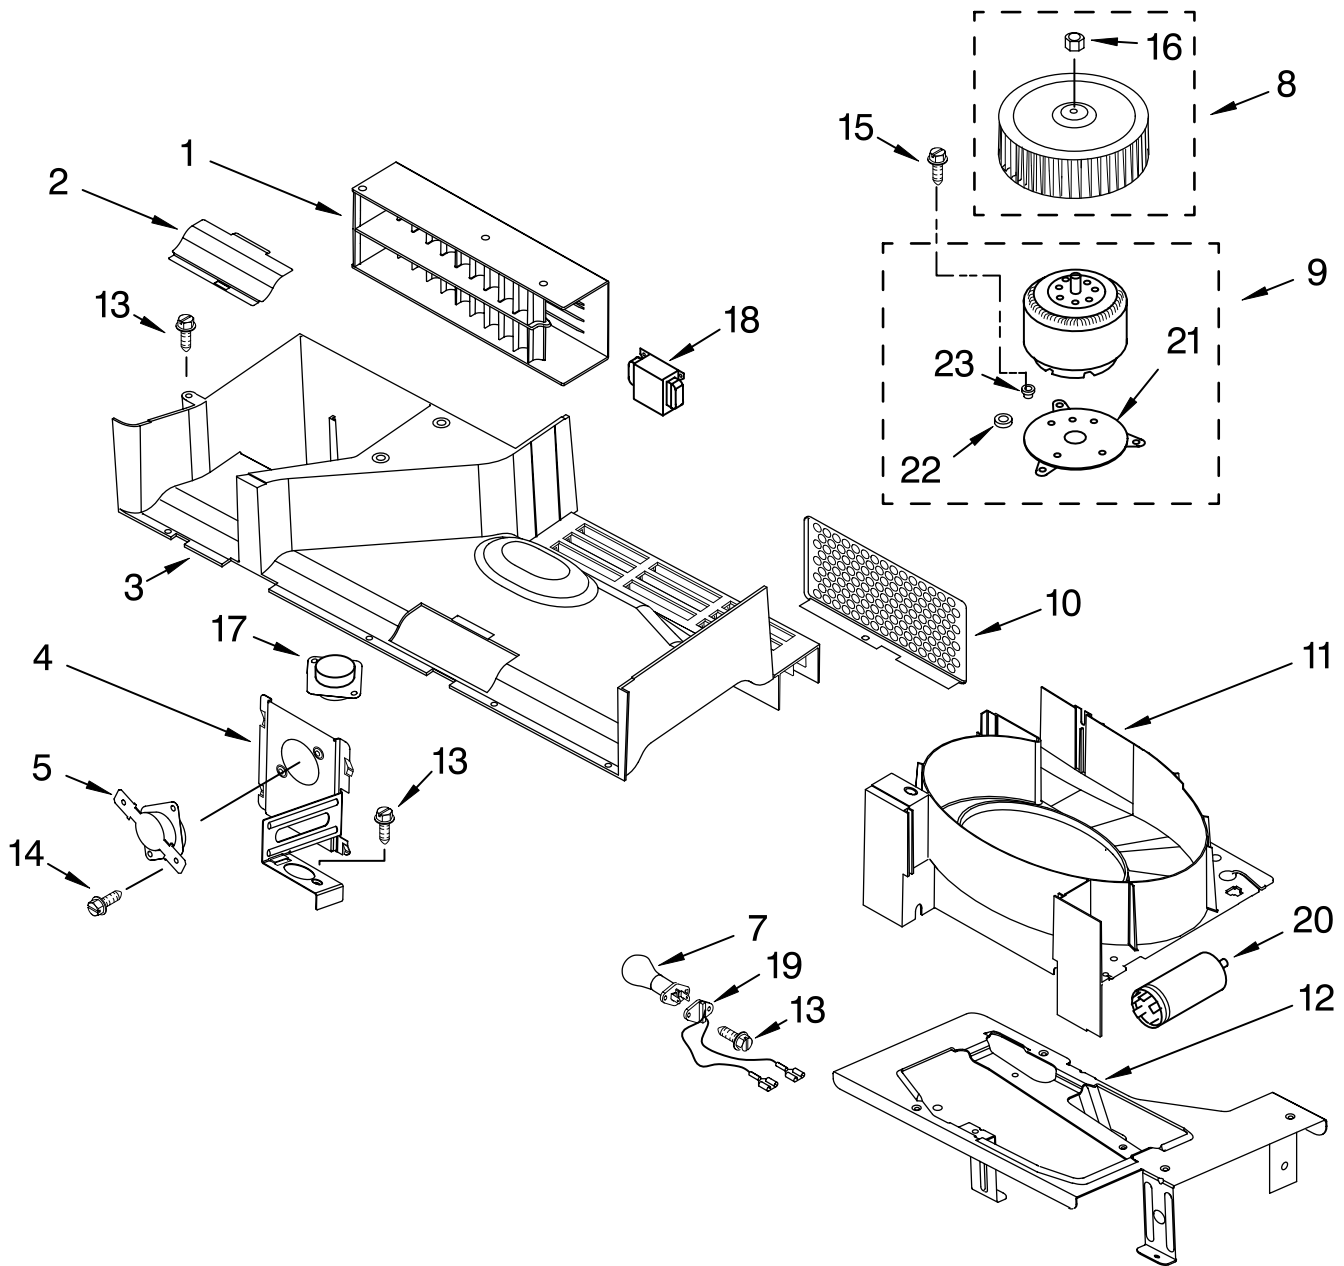

AIR FLOW PARTS

For Models: YKHMS147HBL2, YKHMS147HWH2, YKHMS147HSS2
(BLACK) (WHITE) (STAINLESS)

Illus. No.	Part No.	DESCRIPTION
1	8184638	Deflector, Air
2	8169557	Reflector, Air
3	8185083	Duct, Air
4	8204653	Bracket, Thermostat
5	8183697	Thermostat
7	8185188	Lamp
8	4393960	Wheel, Fan
9	8169632	Motor, Fan
10	8184130	Shield

Illus. No.	Part No.	DESCRIPTION
11	8185085	Housing, Fan
12		Bracket, Fan (Not Serviced)
13	8169474	Screw
14	4393316	Screw
15	4393830	Screw
16	8184404	Nut
17	4393808	Humidity, Sensor

Illus. No.	Part No.	DESCRIPTION
18	8169496	Transformer, L.V.
19	8185084	Holder, Lamp
20	8169561	Filter
21	8184000	Adapter, Motor
22	4393874	Plate, Damper
23	8169635	Cushion, Mtr

FOR ORDERING INFORMATION REFER TO PARTS PRICE LIST