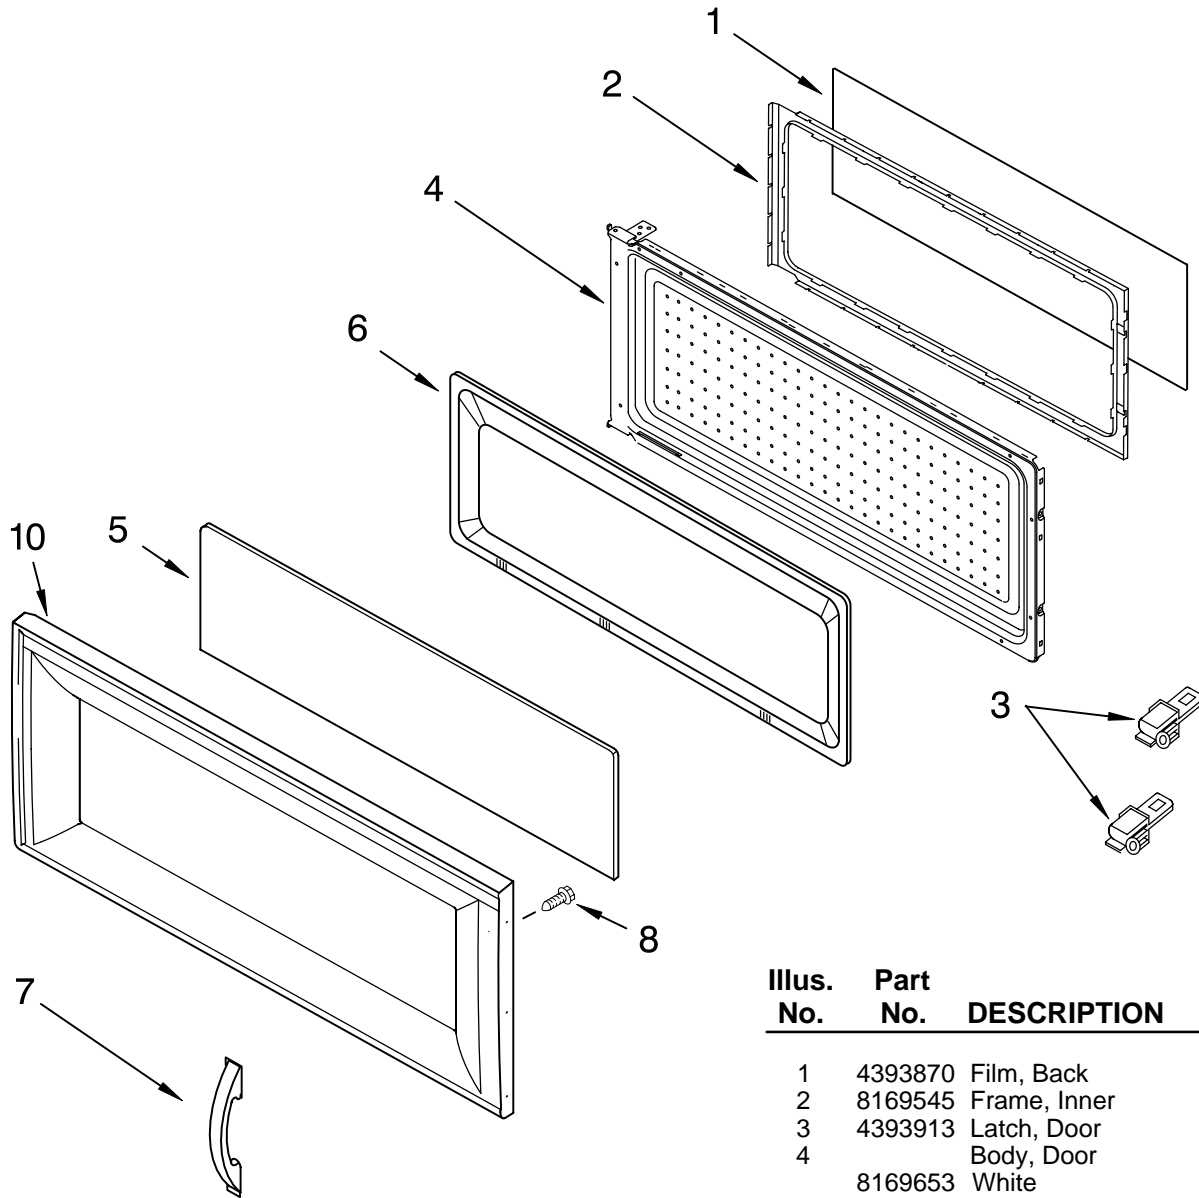

KitchenAid® CONTROL PANEL PARTS

For Models: YKHMS147HBL2, YKHMS147HWH2, YKHMS147HSS2
 (BLACK) (WHITE) (STAINLESS)

MICROWAVE OVEN
 1.4 CU. FT.

Illus. No.	Part No.	DESCRIPTION
1		Literature
	LIT8183730	U & C Guide
	LIT8184430	Tech Sheet
	LIT8169649	Cook Guide Label (French)
	LIT8169442	(English)
LIT8169723	Instructions, Installation	
2	8169521	Lens
3		Panel, Control
	8204713	White
	8204714	Black
	8184325	Stainless
4	8169525	Bracket, Control
5	4393744	Plate, Hinge
6		PCB Assembly
	8169526	
7	8169555	Gasket, Silicone
9		Knob
	8169747	White
	8183950	Black
10		Switch, Membrane
	8184324	White
	8183874	Black

FOR ORDERING INFORMATION REFER TO PARTS PRICE LIST

DOOR PARTS

For Models: YKHMS147HBL2, YKHMS147HWH2, YKHMS147HSS2
 (BLACK) (WHITE) (STAINLESS)

Illus. No.	Part No.	DESCRIPTION
1	4393870	Film, Back
2	8169545	Frame, Inner
3	4393913	Latch, Door
4		Body, Door
	8169653	White
	8169460	Black
5		Glass, Outer
	8183704	White
	4393725	Black
6		Panel, Door
	8204715	White
	8185349	Black
7		Handle, Door
	8169737	White
	8169738	Black
8	4393833	Screw
10		Frame, Outer
	8184149	White
	8184592	Black
	8184319	Stainless