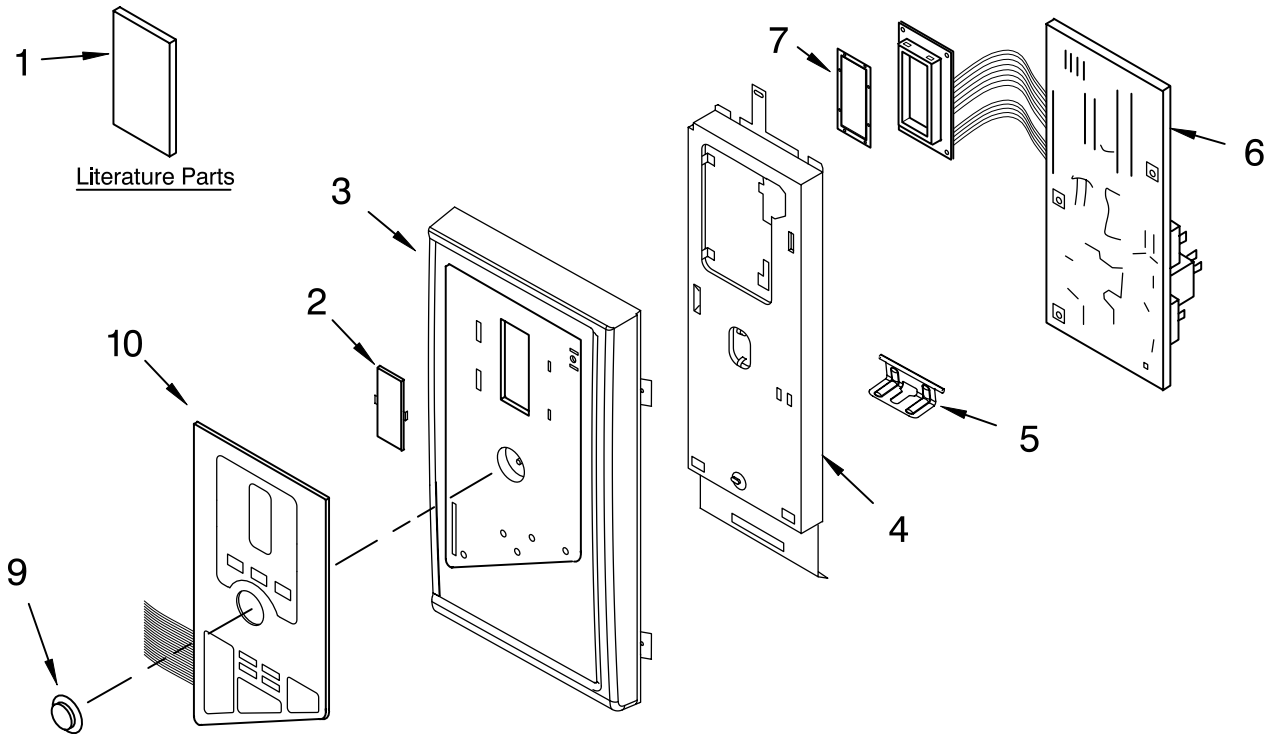

KitchenAid® CONTROL PANEL PARTS

For Models: YKHMS147HBL2, YKHMS147HWH2, YKHMS147HSS2
 (BLACK) (WHITE) (STAINLESS)

MICROWAVE OVEN
 1.4 CU. FT.

Illus. No.	Part No.	DESCRIPTION
1		Literature
	LIT8183730	U & C Guide
	LIT8184430	Tech Sheet
	LIT8169649	Cook Guide Label (French)
	LIT8169442	(English)
LIT8169723	Instructions, Installation	
2	8169521	Lens
3		Panel, Control
	8204713	White
	8204714	Black
	8184325	Stainless
4	8169525	Bracket, Control
5	4393744	Plate, Hinge
6		PCB Assembly
	8169526	
7	8169555	Gasket, Silicone
9		Knob
	8169747	White
	8183950	Black
10		Switch, Membrane
	8184324	White
	8183874	Black