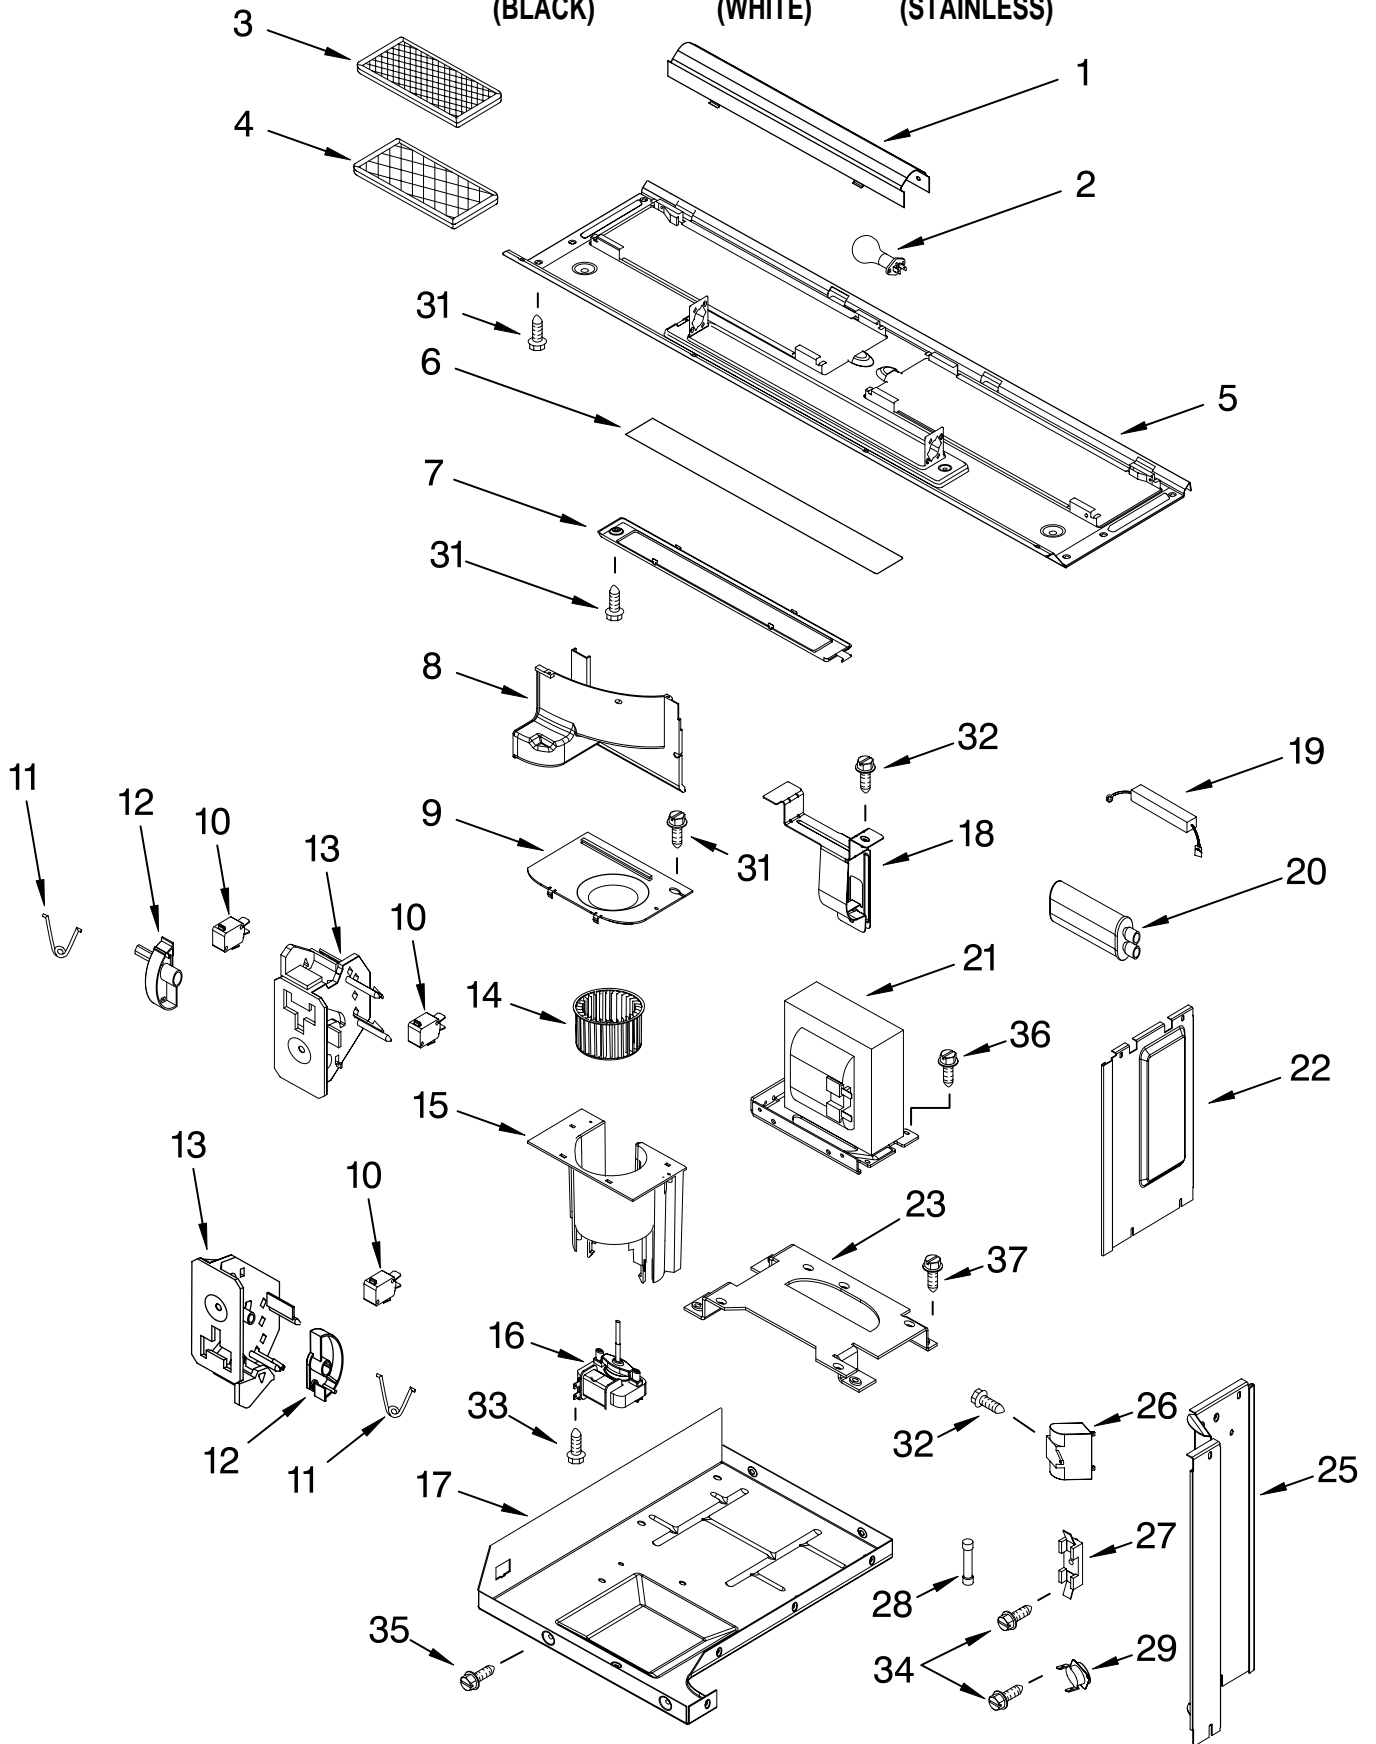

INTERIOR AND VENTILATION PARTS

For Models: YKHMS147HBL2, YKHMS147HWH2, YKHMS147HSS2

(BLACK)

(WHITE)

(STAINLESS)

FOR ORDERING INFORMATION REFER TO PARTS PRICE LIST

INTERIOR AND VENTILATION PARTS

For Models: YKHMS147HBL2, YKHMS147HWH2, YKHMS147HSS2
(BLACK) (WHITE) (STAINLESS)

Illus. No.	Part No.	DESCRIPTION
1	8169652	Reflector, Lamp
2	8185188	Lamp
3	8169645	Filter, Charcoal
4	4393790	Filter, Grease
5	8184307	Plate, Bottom
6	8169499	Glass, Lamp
7	8184308	Holder, Glass
8	8184309	Guide, Air (Magnetron)
9	8183823	Cover, Fan
10	8204656	Switch, Micro
11	8169438	Spring, Interlock
12	8183824	Plate, Cam
13	4393595	Support, Interlock (2)
14	8183825	Wheel, Fan
15	8184310	Housing, Fan
16	8183826	Motor, Fan
17	8183827	Chassis
18	8184311	Holder, Capacitor
19	4393600	Rectifier, H.V.
20	8184663	Capacitor, H.V.
21	8185252	Transformer, H.V.
22	8204657	Plate, Side (R)
23	4393706	Bracket, Transformer
25	8204658	Plate, Side (L)
26	4393709	Capacitor
27	8184312	Holder, Fuse
28	4393308	Fuse
29	8183703	Thermostat
31	4393835	Screw
32	4393472	Screw
33	4393833	Screw
34	8169478	Screw
35	8169475	Screw
36	4393836	Screw
37	4393839	Screw

FOR ORDERING INFORMATION REFER TO PARTS PRICE LIST