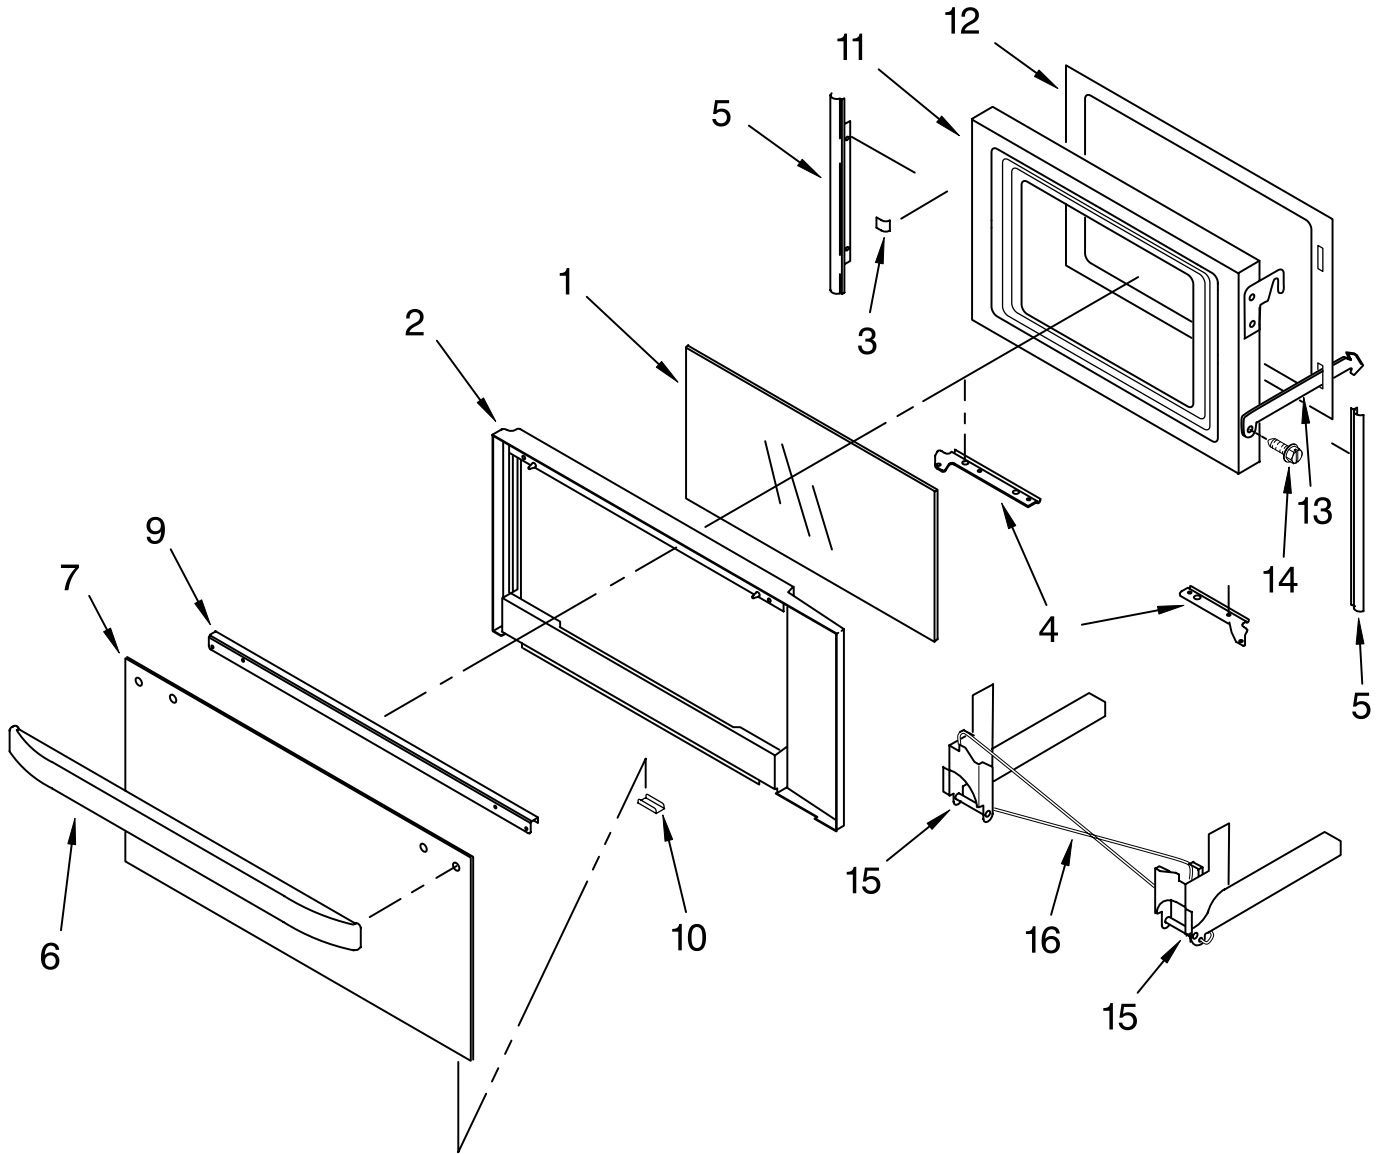

MICROWAVE DOOR PARTS

For Models: KEMC308KBL0, KEMC308KWH0, KEMC308KBT0, KEMC308KSS0
(Black) (White) (Biscuit) (Stainless Steel)

Illus. Part No. DESCRIPTION

NOTE: The screws and nuts required to attach a part are listed immediately following that part.

- 1 4448937 Glass, Middle
- 2 4450946 Frame, Door
- 3 4450038 Screw
- 4 4450265 Tape, Foam
- 4 4449141 Bracket, Mounting
- 4 4449142 Right Side
- 4 4449142 Left Side
- 4 4449809 Screw

Illus. Part No. DESCRIPTION

- 5 4449083 Filler, Side
- 5 4449086 Right Side
- 5 4449086 Left Side
- 5 4449809 Screw
- 6 4452502 Handle, Door
- 6 4452502 Black
- 6 4452503 White
- 6 4452871 Biscuit
- 6 4452088 Stainless Steel
- 7 4452211 Glass, Outer
- 7 4452211 Black
- 7 4452789 White
- 7 4452995 Biscuit
- 7 4452259 Stainless (Assy)
- 9 4452331 Bracket, Handle
- 9 4451040 Screw

Illus. Part No. DESCRIPTION

- 10 4450863 Retainer, Glass-Clip
- 10 4450863 Black
- 10 4450864 White
- 10 4451432 Stainless Steel
- 11 4375339 Door, Plate
- 12 4375414 Frame, Inner
- 13 4375330 Strap, Door
- 14 4375313 Screw
- 15 4375323 Hinge, Door
- 15 4375323 Left
- 15 4375324 Right
- 16 4451009 Spring, Torsion
- 16 4451009 Right Hand
- 16 4452395 Left Hand

FOR ORDERING INFORMATION REFER TO PARTS PRICE LIST