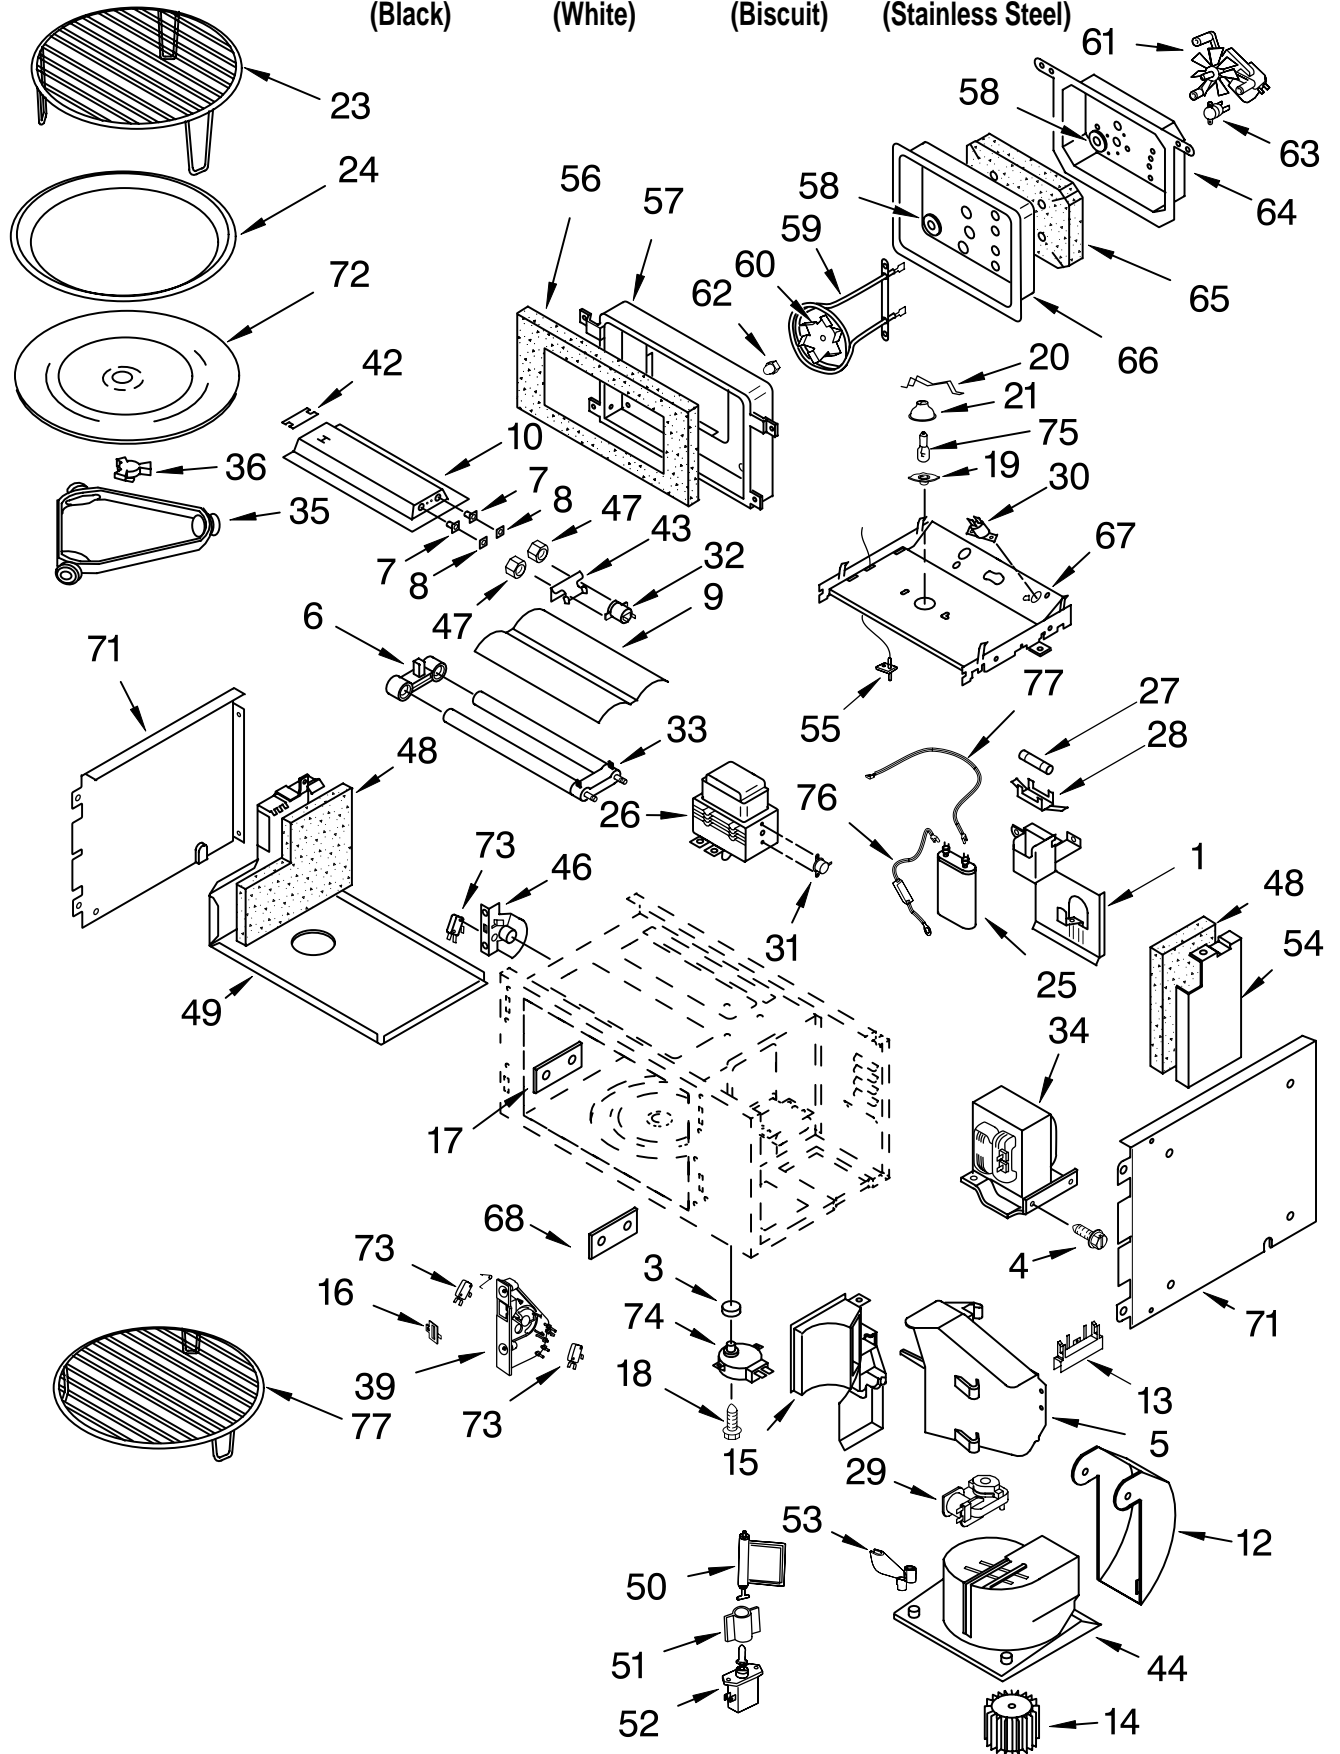

CABINET AND STIRRER PARTS

For Models: KEMC308KBL0, KEMC308KWH0, KEMC308KBT0, KEMC308KSS0
(Black) (White) (Biscuit) (Stainless Steel)

FOR ORDERING INFORMATION REFER TO PARTS PRICE LIST

CABINET AND STIRRER PARTS

For Models: KEMC308KBL0, KEMC308KWH0, KEMC308KBT0, KEMC308KSS0
(Black) (White) (Biscuit) (Stainless Steel)

Illus. No.	Part No.	DESCRIPTION	Illus. No.	Part No.	DESCRIPTION	Illus. No.	Part No.	DESCRIPTION
1	4375437	Bracket, Capacitor	32	4375281	Thermostat	55	4375422	Sensor, Temp.
3	4375252	Rubber Ring	33	4375408	Q Tube Assembly	56	4375420	Insulation
4	4375038	Screw	34	4375438	Transformer	57	4375419	Duct, Heater
5	4375314	Air Duct, Magnetron	35	4375406	Ring, Turntable	58	4375416	Washer
6	4375253	Support, Tube	36	4375407	Shaft, Turntable	59	4375417	Element, Heater
7	4375421	Plug, Ceramic	39		Bracket, Hinge	60	4375418	Fan
8	4375255	Bushing		4375412	Left	61	4375429	Motor, Fan
9	4375256	Reflector		4375413	Right	62		Left-Threaded Nut Serviced With Motor Item 61
10	4375257	Chamber, Reflector	42	4375331	Plate, Grill			
12	4375450	Duct, Inlet	43	4375332	Bracket			
13	4375316	Insulation, Switch	44	4375441	Fan Cap	63	4375430	Thermostat
14	4375322	Fan Wheel	46		Switch Holder	64	4375431	Shield, Heat
15	4375317	Duct, Air		4375412	Left	65	4375432	Insulation
16	4375415	Block, Slide		4375413	Right	66	4375433	Chamber, Heat
17	4375248	Cover Plate, Upper	47	4375258	Nut			Cabinet
18	4375251	Screw	48		Insulation	67	4375437	Isolation Plate
19	4375318	Lens, Lamp		4375409	Left Side	68	4375338	Cover Plate
20	4375319	Spring		4375410	Right Side	71		Side Plate
21	4375320	Reflector	49	4375411	Plate, Side		4375341	Left
23	4375276	Rack			Bottom		4375342	Right
24	4393536	Crisp Plate	50	4375425	Valve	72	4375405	Turntable
25	4375436	Capacitor	51	4375428	Screw To Valve	73	4375346	Switch
26	4375424	Magnetron	52	4375427	Thermoactuator	74	4375347	Motor, Turntable
27	4375321	Fuse	53	4375426	Air Bleed	75	4375348	Lamp
28	4375231	Block, Fuse	54	4375439	Shield, Heat	76	4375349	Rectifier
29	4375278	Motor, Blower			Right	77	4452220	Rack, Convection
30	4375279	Thermostat						
31	4375423	Thermostat						

FOR ORDERING INFORMATION REFER TO PARTS PRICE LIST