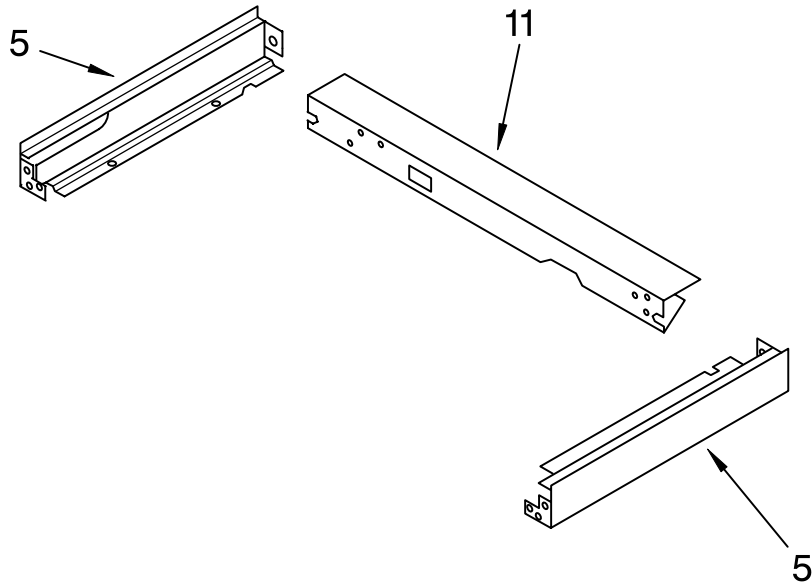

FOR ORDERING INFORMATION REFER TO PARTS PRICE LIST

MICROWAVE COMPARTMENT PARTS

For Models: KEMC308KBL0, KEMC308KWH0, KEMC308KBT0, KEMC308KSS0
 (Black) (White) (Biscuit) (Stainless Steel)

Illus. No.	Part No.	DESCRIPTION
5		Support Rails
	4452551	Right Side
	4452552	Left Side
	4449809	Screw
11	4452548	Rear Channel
	4449809	Screw
	4449154	Screw