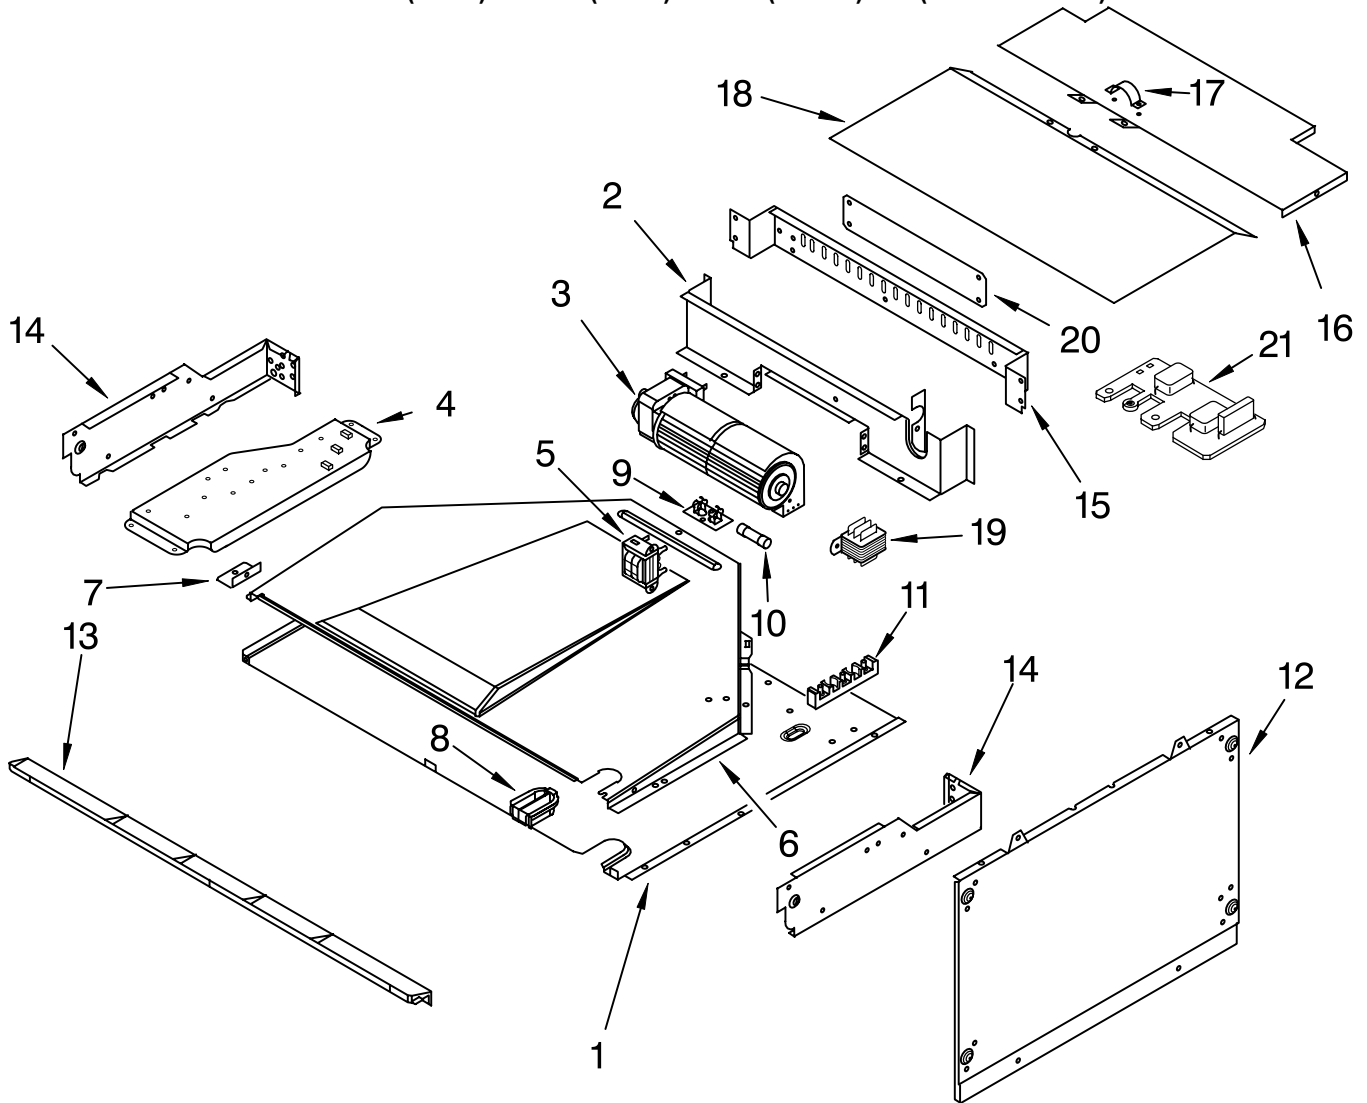

TOP VENTING PARTS

For Models: KEMC308KBL0, KEMC308KWH0, KEMC308KBT0, KEMC308KSS0
(Black) (White) (Biscuit) (Stainless Steel)

Illus. Part No. DESCRIPTION

NOTE: The screws and nuts required to attach a part are listed immediately following that part.

- 1 4450378 Cover, Top
  4449809 Screw
- 2 4448935 Baffle, Blower
  1180485 Screw
- 3 4450920 Blower
  4449809 Screw
- 4 4451789 Plate, Mounting
- 5 6610122 Transformer, (Lights)
  4449809 Screw
- 6 4451634 Exhaust Duct
- 7 4450027 Bracket, Duct

Illus. Part No. DESCRIPTION

- 8 4449964 Grommet
  4449809 Screw
  112432 Nut
- 9 4454949 Holder, Fuse
  4449154 Screw
- 10 4454976 Fuse
- 11 4449868 Block, Terminal
  3400080 Screw
- 12 4452559 Side, Combo
  4449809 Screw
- 13 4450791 Vent, (Control Panel)
  4450038 Screw
- 14 4451597 Right
  4451598 Left
  4449809 Screw

Illus. Part No. DESCRIPTION

- 15 4452244 Back, Control
  4449809 Screw
- 16 4450551 Cover, Top Rear
  4449809 Screw
- 17 4448664 Clamp
  4449809 Screw
- 18 4452367 Cover, Top Front
  4449809 Screw
- 19 4455038 Transformer, Control
- 20 4452247 Cover, Plate
  4449809 Screw
- 21 4451934 Suppressor

FOR ORDERING INFORMATION REFER TO PARTS PRICE LIST