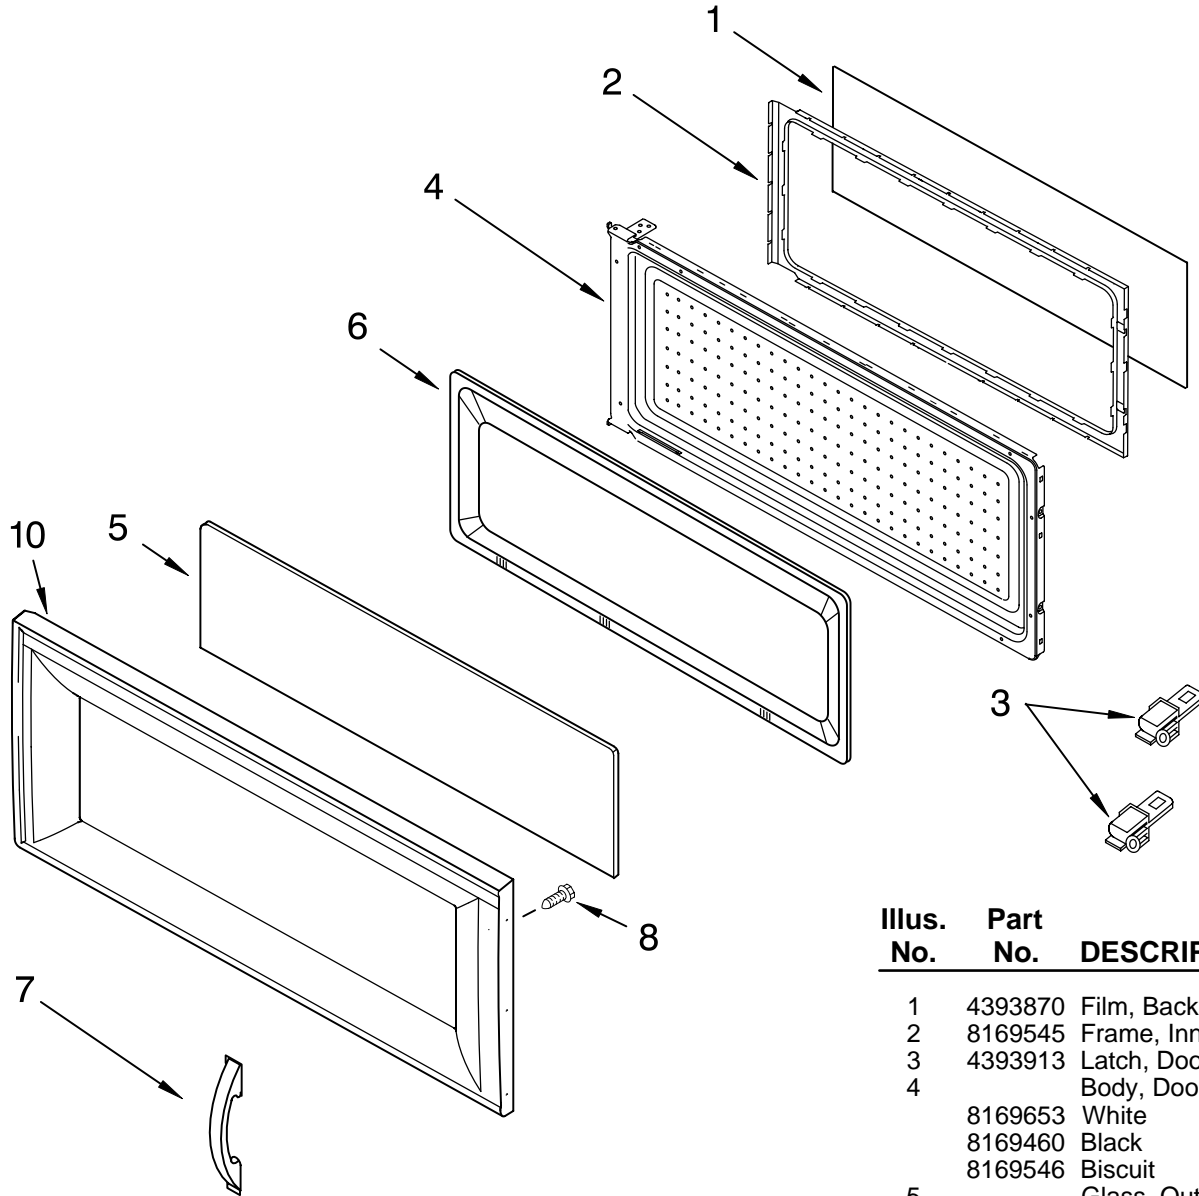

# KitchenAid® CONTROL PANEL PARTS

For Models: KHMS155LWH0, KHMS155LBL0, KHMS155LBT0, KHMS155LSS0

(White) (Black) (Biscuit) (Stainless Steel)

MICROWAVE  
HOOD  
COMBINATION

Illus. No.	Part No.	DESCRIPTION
1		Literature
	LIT8184871	Use & Care Guide
	LIT8169693	Tech Sheet
	LIT8169658	Cook Guide Label
	LIT8169631	Instructions, Installation
2	4393905	Lens
3		Panel, Control
	8169729	White
	8169730	Black
	8169731	Stainless
	8169732	Biscuit
4	8183821	Bracket, Control
5	4393744	Plate, Hinge
6	8169733	PCB Assembly
7	4393828	Screw
8	4393346	Screw
9		Switch, Membrane
	8169726	White
	8169727	Black
	8169728	Biscuit

# DOOR PARTS

For Models: KHMS155LWH0, KHMS155LBL0, KHMS155LBT0, KHMS155LSS0  
 (White) (Black) (Biscuit) (Stainless Steel)

Illus. No.	Part No.	DESCRIPTION
1	4393870	Film, Back
2	8169545	Frame, Inner
3	4393913	Latch, Door
4		Body, Door
	8169653	White
	8169460	Black
	8169546	Biscuit
5		Glass, Outer
	8183704	Clear
	4393725	Clear-Green Tint
6		Panel, Door
	8169734	White
	8169735	Black
	8169736	Biscuit
7		Handle, Door
	8169737	White
	8169738	Black
	8169739	Biscuit
	8184264	S. Steel
8	4393833	Screw
10		Frame, Outer
	8184149	White
	8184592	Black
	8184319	Stainless
	8184744	Biscuit