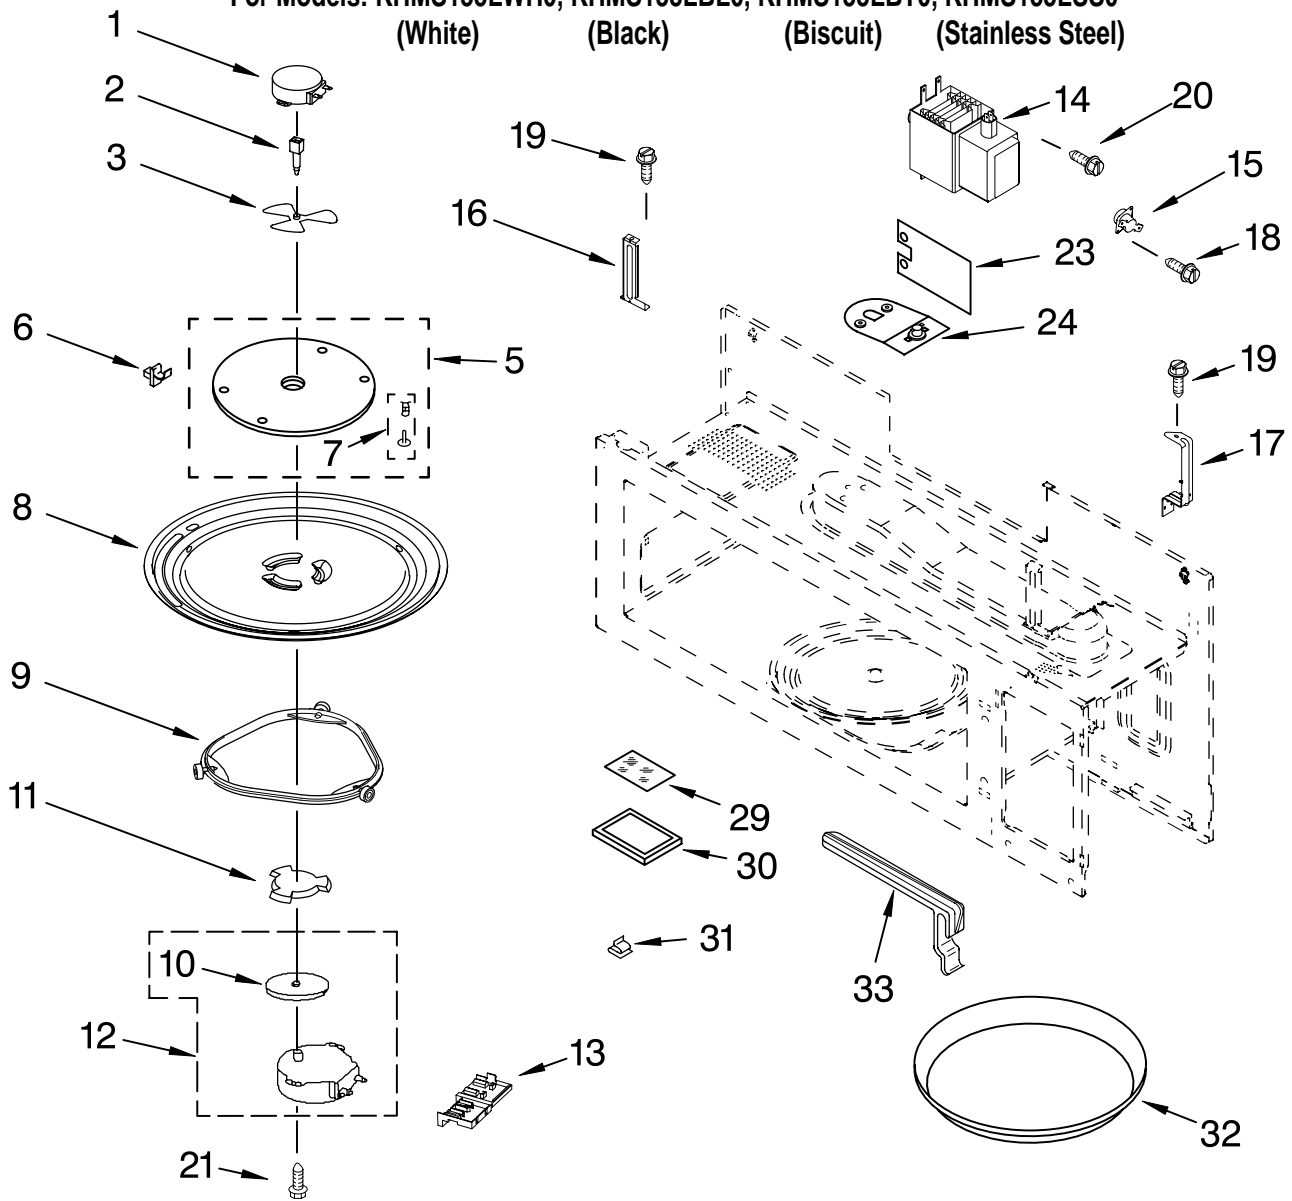

# MAGNETRON AND TURNTABLE PARTS

For Models: KHMS155LWH0, KHMS155LBL0, KHMS155LBT0, KHMS155LSS0

(White)

(Black)

(Biscuit)

(Stainless Steel)

Illus. No.	Part No.	DESCRIPTION
1	4393746	Motor, Stirrer
2	4393794	Shaft, Stirrer
3	8184633	Stirrer
5	8184476	Cover, Inlet
6	4393849	Hook, Rack (4)
7	4393291	Nail, Plastic
8	4393799	Turntable
9	8184102	Ring, Turntable
10	8184109	Spacer, Waterproof

Illus. No.	Part No.	DESCRIPTION
11	8183949	Driver, Turntable
12	8183954	Motor, Turntable
13	4393756	Cover, Terminal
14	8184306	Magnetron
15	4393943	Thermostat
16	8169540	Holder, Connector (L)
17	8169705	Holder, Connector (R)
18	4393838	Screw
19	4393828	Screw