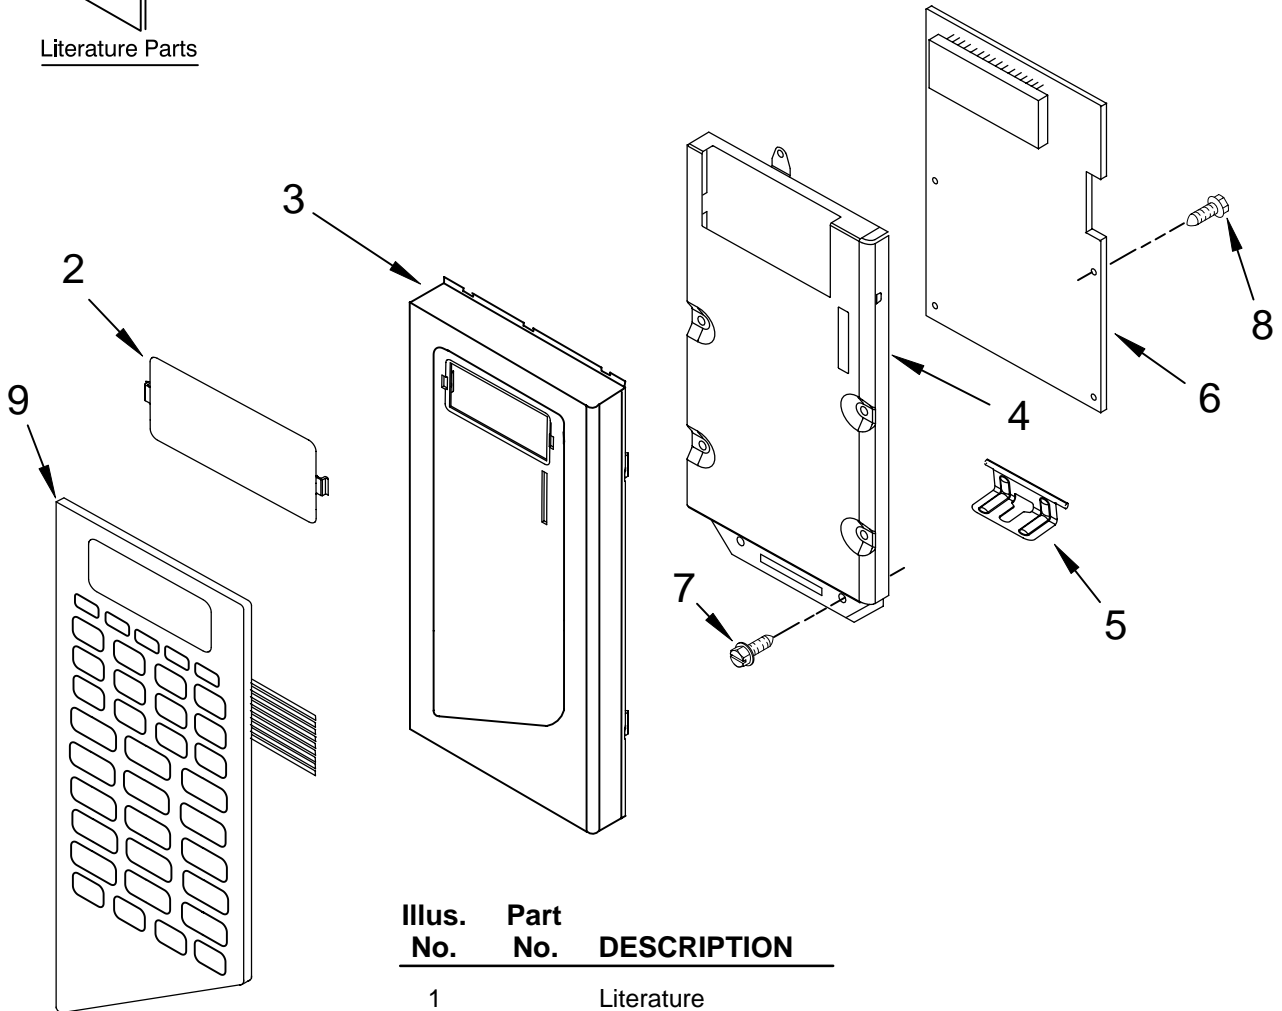

# KitchenAid® CONTROL PANEL PARTS

For Models: KHMS155LWH0, KHMS155LBL0, KHMS155LBT0, KHMS155LSS0

(White) (Black) (Biscuit) (Stainless Steel)

MICROWAVE  
HOOD  
COMBINATION

Illus. No.	Part No.	DESCRIPTION
1		Literature
	LIT8184871	Use & Care Guide
	LIT8169693	Tech Sheet
	LIT8169658	Cook Guide Label
	LIT8169631	Instructions, Installation
2	4393905	Lens
3		Panel, Control
	8169729	White
	8169730	Black
	8169731	Stainless
	8169732	Biscuit
4	8183821	Bracket, Control
5	4393744	Plate, Hinge
6	8169733	PCB Assembly
7	4393828	Screw
8	4393346	Screw
9		Switch, Membrane
	8169726	White
	8169727	Black
	8169728	Biscuit