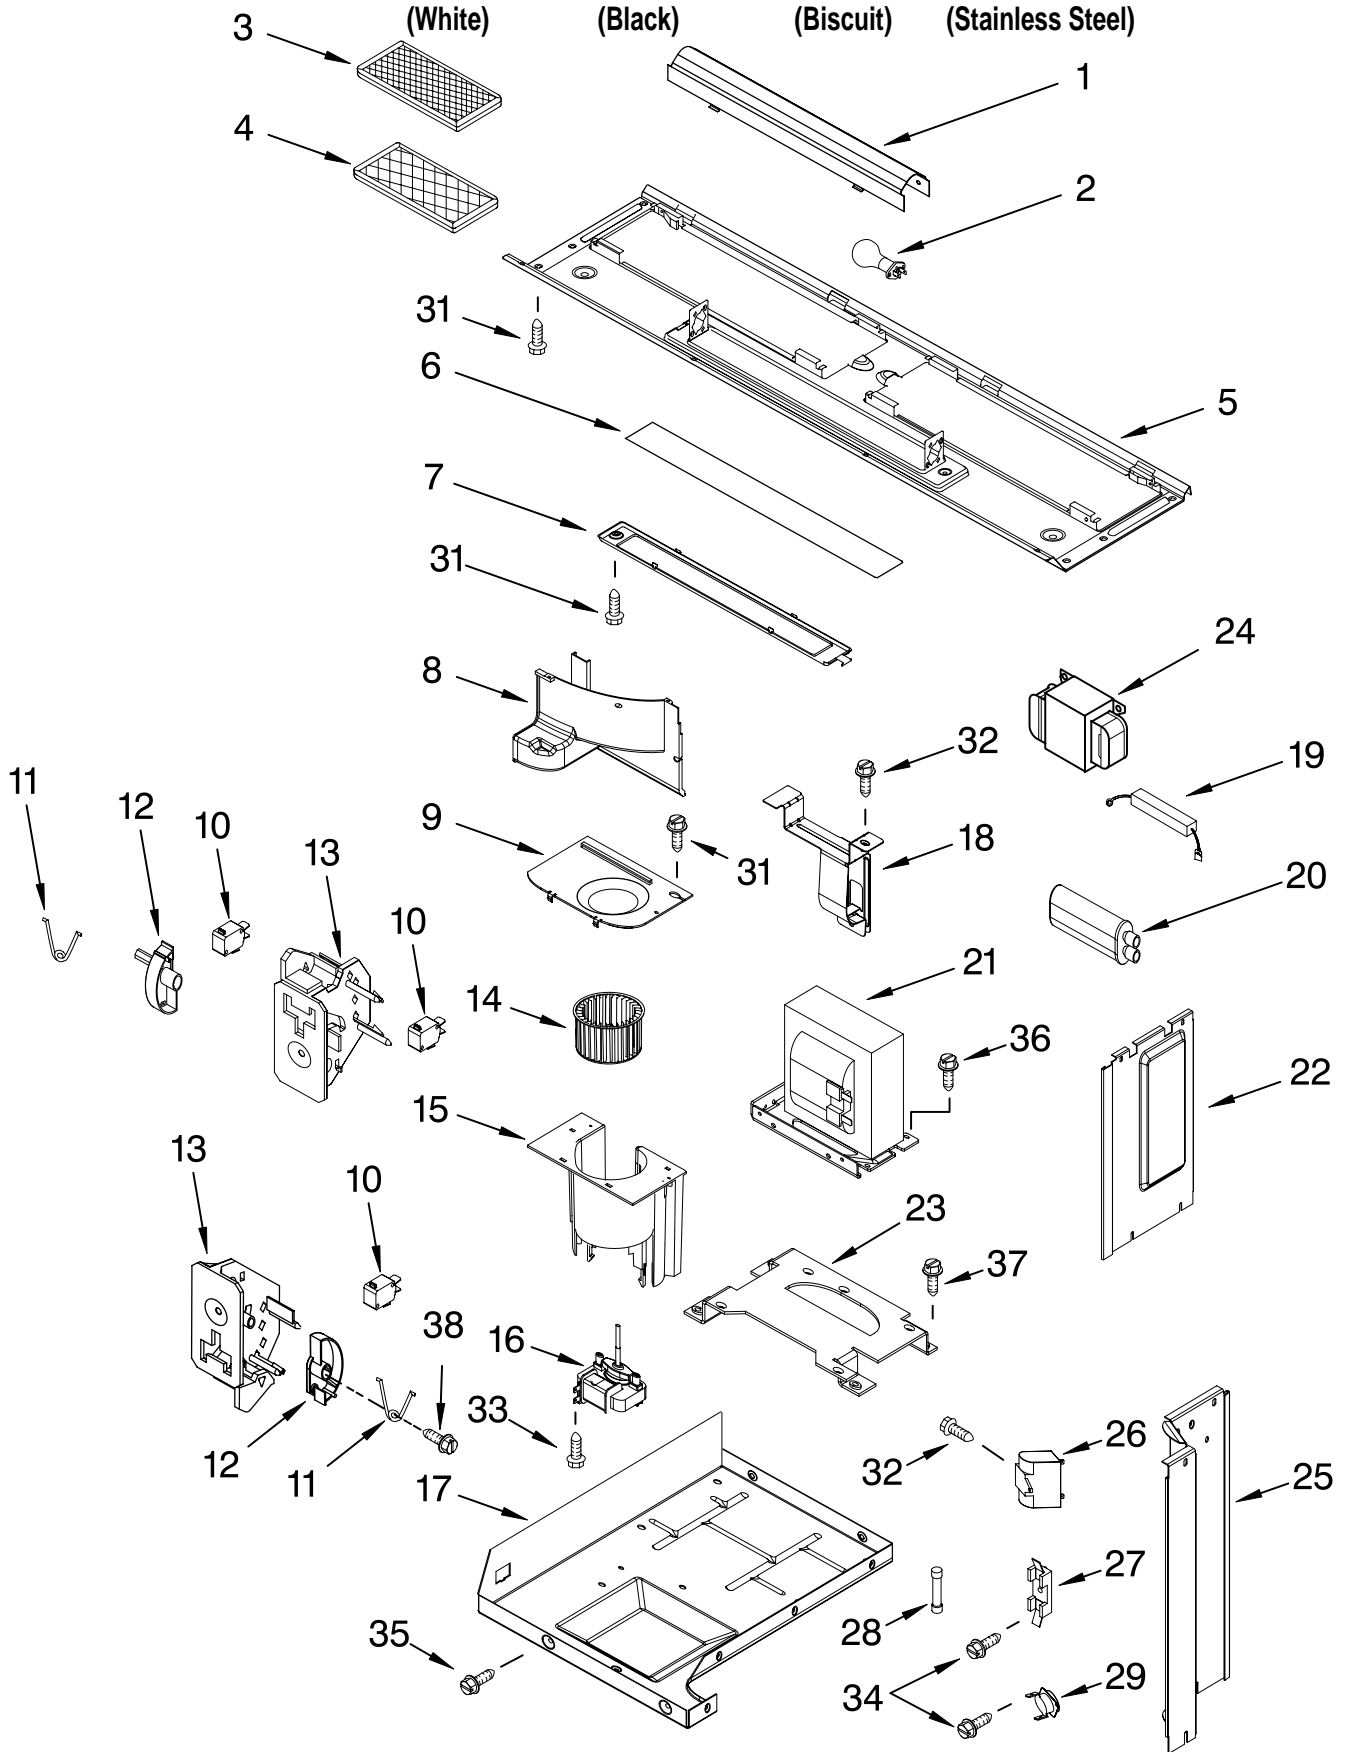

INTERIOR AND VENTILATION PARTS

For Models: KHMS155LWH0, KHMS155LBL0, KHMS155LBT0, KHMS155LSS0

(White) (Black) (Biscuit) (Stainless Steel)

FOR ORDERING INFORMATION REFER TO PARTS PRICE LIST

INTERIOR AND VENTILATION PARTS

For Models: KHMS155LWH0, KHMS155LBL0, KHMS155LBT0, KHMS155LSS0

(White)

(Black)

(Biscuit)

(Stainless Steel)

Illus. No.	Part No.	DESCRIPTION
1	8169652	Reflector, Lamp
2	8184302	Lamp
3	8169645	Filter, Charcoal
4	4393790	Filter, Grease
5	8184307	Plate, Bottom
6	8169564	Glass, Lamp
7	8184308	Holder, Glass
8	8184309	Guide, Air (Magnetron)
9	8183823	Cover, Fan
10	4393697	Switch, Micro
11	8169438	Spring, Interlock
12	8183824	Plate, Cam
13	4393595	Support, Interlock (2)
14	8183825	Wheel, Fan
15	8184310	Housing, Fan
16	8183826	Motor, Fan
17	8183827	Chassis
18	8184311	Holder, Capacitor
19	4393600	Rectifier, H.V.
20	8169501	Capacitor, H.V.
21	8185086	Transformer, H.V.
22	4393705	Plate, Side (R)
23	4393706	Bracket, Transformer
24	8185003	Transformer, L.V.
25	8169470	Plate, Side (L)
26	4393709	Capacitor
27	8184312	Holder, Fuse
28	4393308	Fuse
29	4393710	Thermostat
31	4393835	Screw
32	4393472	Screw
33	4393833	Screw
34	8169478	Screw
35	8169475	Screw
36	4393836	Screw
37	4393839	Screw
38	8169477	Screw