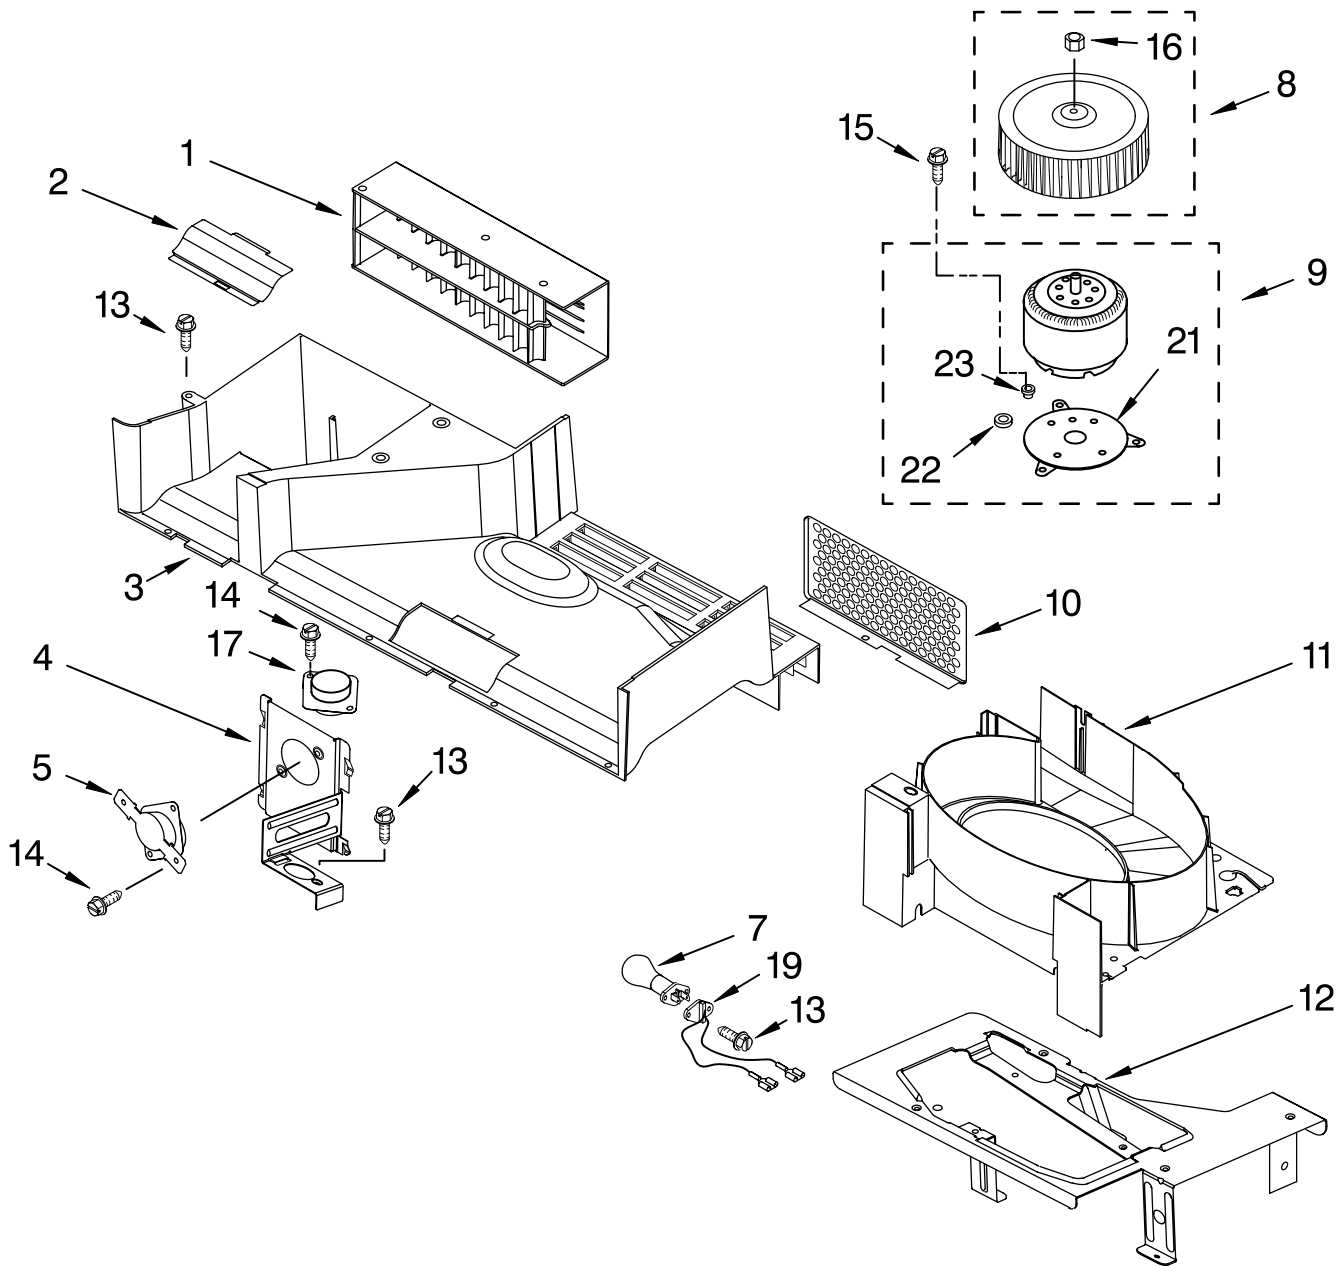

AIR FLOW PARTS

For Models: KHMS155LWH0, KHMS155LBL0, KHMS155LBT0, KHMS155LSS0
(White) (Black) (Biscuit) (Stainless Steel)

Illus. No.	Part No.	DESCRIPTION
1	8184638	Deflector, Air
2	8169557	Reflector, Air
3	8185083	Duct, Air
4	8169558	Bracket, Thermostat
5	4393945	Thermostat
7	8184302	Lamp
8	4393960	Wheel, Fan

Illus. No.	Part No.	DESCRIPTION
9	8169632	Motor, Fan
10	8184130	Shield
11	8185085	Housing, Fan
12		Bracket, Fan (Not Serviced)
13	8169474	Screw
14	4393316	Screw

Illus. No.	Part No.	DESCRIPTION
15	4393830	Screw
16	8184404	Nut
17	4393808	Humidity, Sensor
19	8185084	Holder, Lamp
21	8184000	Adapter, Motor
22	4393874	Plate, Damper
23	8169635	Cushion, Mtr

FOR ORDERING INFORMATION REFER TO PARTS PRICE LIST