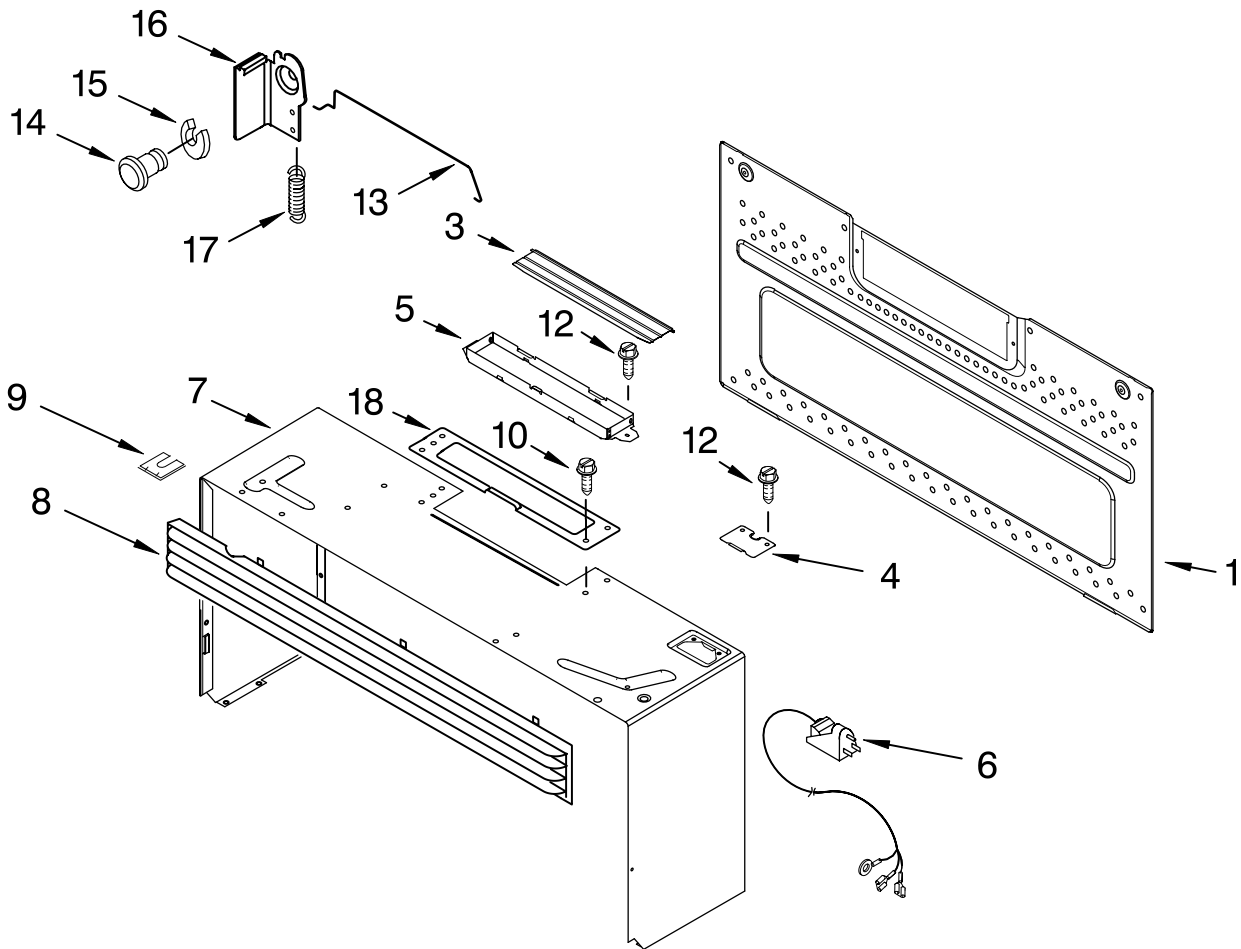

CABINET AND INSTALLATION PARTS

For Models: KHMS155LWH0, KHMS155LBL0, KHMS155LBT0, KHMS155LSS0
(White) (Black) (Biscuit) (Stainless Steel)

Illus. No.	Part No.	DESCRIPTION
1	8169666	Plate, Mounting
3	4393713	Door, Damper
4	8184313	Lid, Power Cord
5	4393715	Frame, Damper
6	8184898	Cord, Power
7		Case, Outer
	8169660	White
	8169661	Black
	8184315	Biscuit

Illus. No.	Part No.	DESCRIPTION
8		Grille, Vent
	8184148	White
	8184608	Black
	8184317	Stainless
	8184146	Biscuit
9	4393795	Grille, Holder
10	4393834	Screw
12	4393828	Screw
13	8169318	Rod
14	8169319	Latch Pivot
15	8169320	E-Ring
16	8185033	Catch

Illus. No.	Part No.	DESCRIPTION
17	8169374	Spring
18	8169697	Plate, Damper
Miscellaneous		
	8169659	Installation, Hardware
	8169704	Screw, Top Mountng
	8183985	Upper Cab Template
	8183743	Wall Template
	8183813	Rack