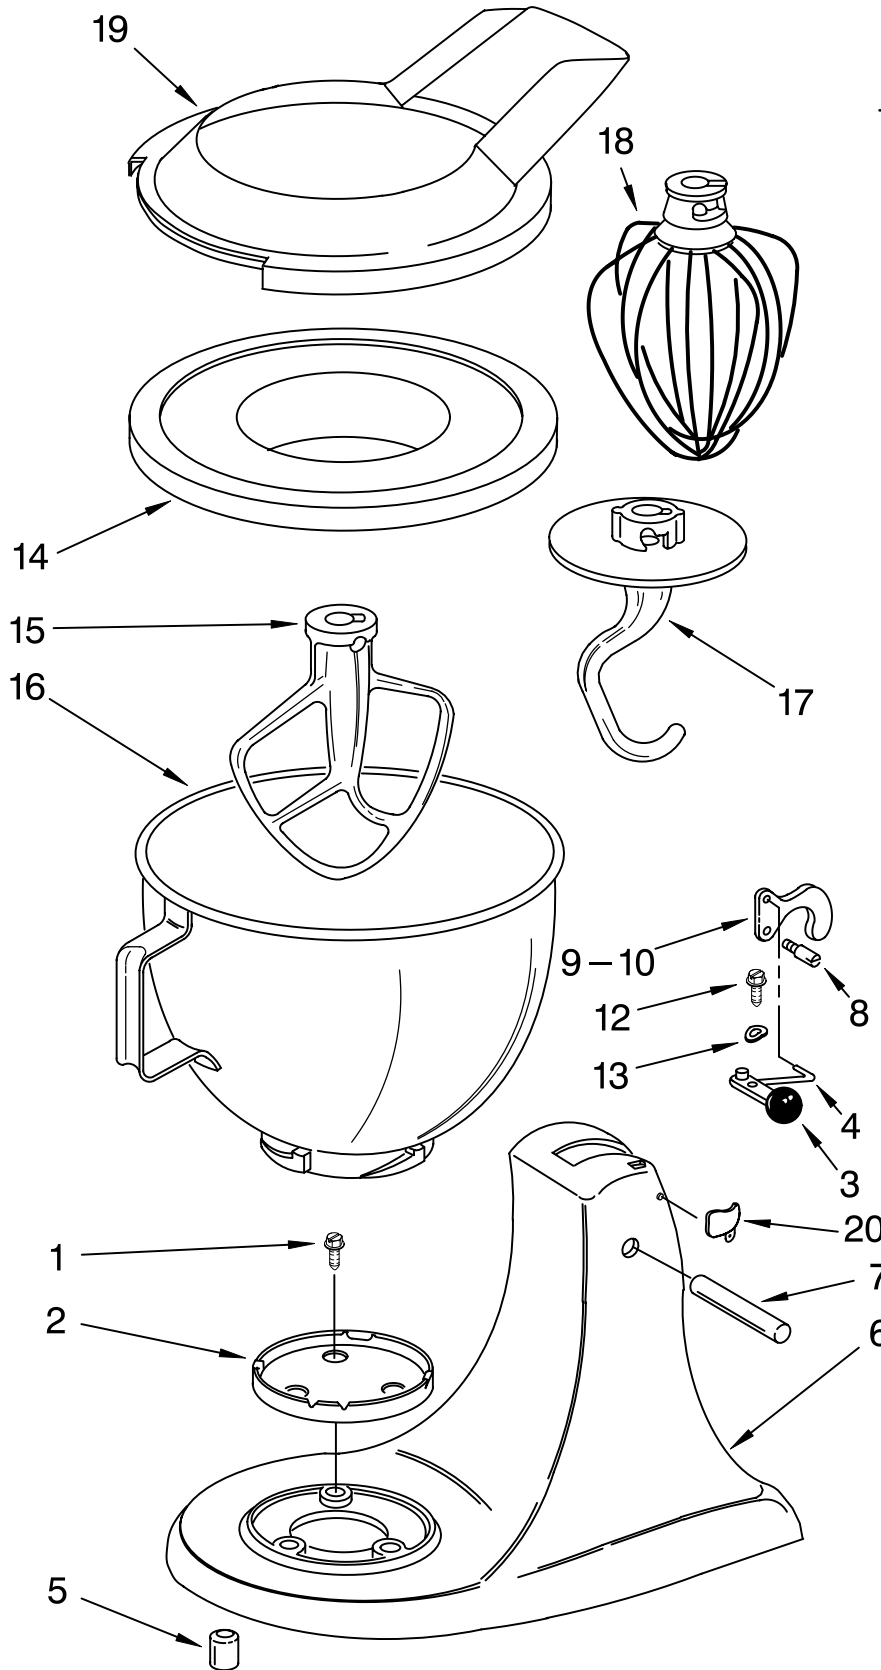

For Model: KSM90 AND KSM103

Illus. No.	Part No.	DESCRIPTION
1	3400020	Screw 10-24 X 1/2" Phil. Flat Hd. Type F
2	4163032	Screw Cap Kit
3		Lever, Latch
	4176024	Black
	4176212	White (Storm Gray)
4	4159743	Link, Latch
5	4161530	Foot, Base
6	*	Pedestal
7	4159649	Pin, Hinge
8	4160594	Screw, Latch Bearing
9	4159744	Latch, Link & Lever (Incls. Illus. 3, 4, 10 & 11)
10	4162206	Latch
12	4160965	Screw, Pivot
13	4161697	Washer, Spring
14	4176018	Cover, Bowl
15	4162163	Beater, Flat
16	4163336	Bowl And Base (4 1/2 Qt.)
17	3183588	Dough Hook
18	9704329	Wire Whip
19	4176452	Pouring Shield One-Piece (International)
20		Head Lock (International)
	3184262	White
	3184264	Black