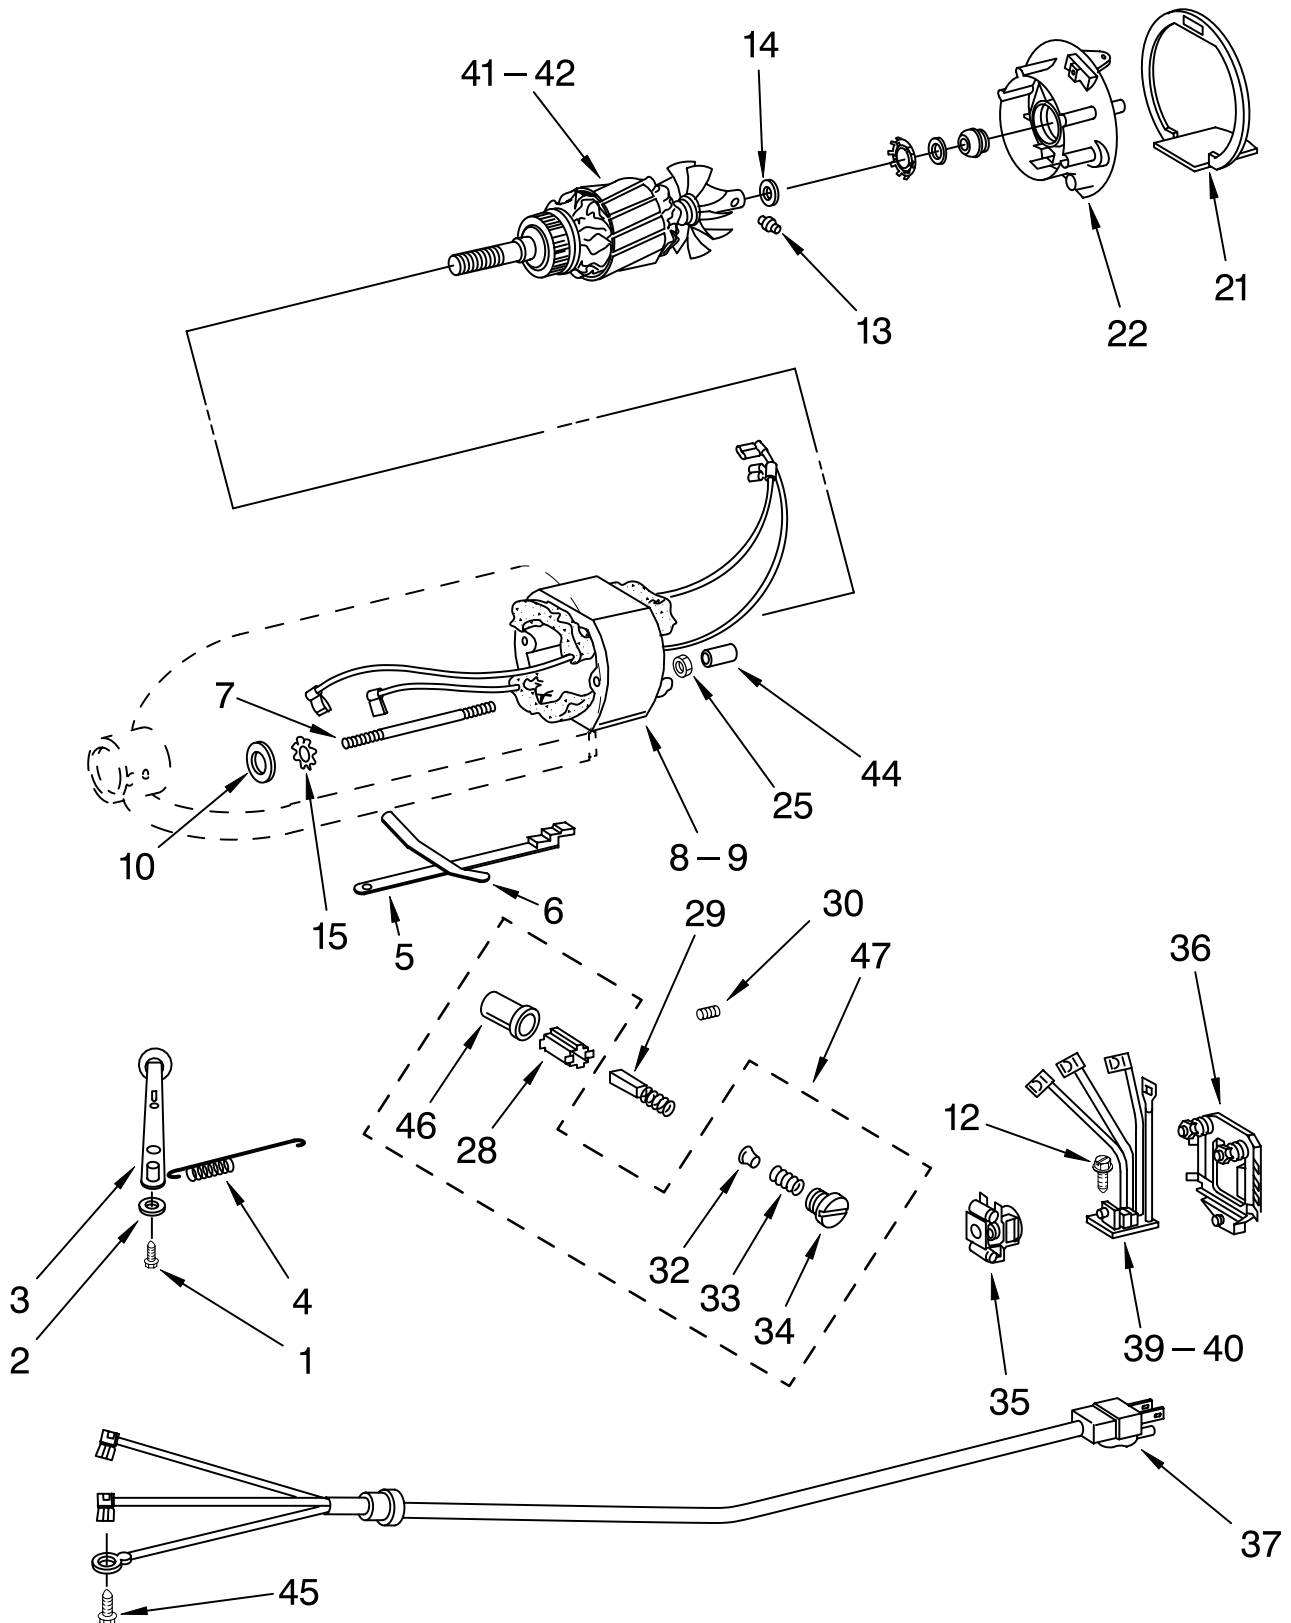

CASE, GEARING AND PLANETARY UNIT

For Model: KSM90 AND KSM103

Illus. No.	Part No.	DESCRIPTION	Illus. No.	Part No.	DESCRIPTION	Illus. No.	Part No.	DESCRIPTION
1	**	Gearcase Motor Housing (Includes Illus 2)	22	4161950	Pin (Vertical Center Shaft)	45	3180160	Washer, Shim (.015" Thk.)
2	4159709	Ring, Attachment Hub	23	3180163	Washer, Fiber Black, Gray	47	9703903	Pinion, Gear (18T) (Agitator Shaft)
3		Cap, Attachment Hub	24	4176022	Screw (International)	50	4160413	Screw, Adjusting
	4163469	Chrome	25	9705443	Pin, Grooved	51	4159264	Set Screw, 1/4"-28 X 3/8" Hdls., Cup Pt.
	4176209	White	26	4162324	Gasket, Transmission Case	52	4159204	Machine Screw, 10-24 X 1 Fil. Head
4		Thumb Screw	27	**	Lower Gear Case	53	4159817	"O" Ring
	4162142	Black	28	9701864	Spring Flat (International)	54	4159430	Screw, Self Tapping 6-32 X 1/4" Phil. Pan Hd. Type F
	4176211	White (Storm Gray)	29	3180163	Washer, Fiber Black, Gray	55	**	Cover, End
5	**	Band, Trim	30	9701866	Headlock Assembly (International)	56	4162914	Screw, 6-32 X 3/8 Phil. Oval Hd.
10	4159479	Lock Washer, #10 Light	31	9703904	Gear, Internal	58	4162101	Worm Gear Bracket And Gear (10 T & 23 T) (Incls. Illus 11 thru 14 17 & 18)
11	3180161	Washer, Fiber Black, Gray	32	4160595	Screw, Special (5)	59	4160474	Center Shaft & "O" Ring (Incls. Illus. 19,22,25,26, & 53)
12	4162897	Worm Gear (23T)	33	**	Planetary	60	9703438	Ring
14	4162099	Worm Gear Bracket And Bearing	40	4176067	Agitator Shaft (Includes Illus. 60)			
15	3400022	Screw And L.W. Assy. #10-24 X 7/16" Phil. Fil. Hd. (3)		3184052	Agitator Shaft (Includes Cup) (International)			
17	4162037	Shaft & Pinion (10T)	41	4161950	Pin (Agitator Shaft Pinion)			
18	9705444	Pin, Grooved	42	4162074	Ring, Planetary Drip			
19	4161956	Shaft, Vertical Center						
20	9705900	Gear, Attachment Hub Bevel (23T)						
21	9703905	Bevel Pinion (19T) & Center Gear (62T)						

FOR ORDERING INFORMATION REFER TO PARTS PRICE LIST

MOTOR AND CONTROL PARTS

For Model: KSM90 AND KSM103

FOR ORDERING INFORMATION REFER TO PARTS PRICE LIST