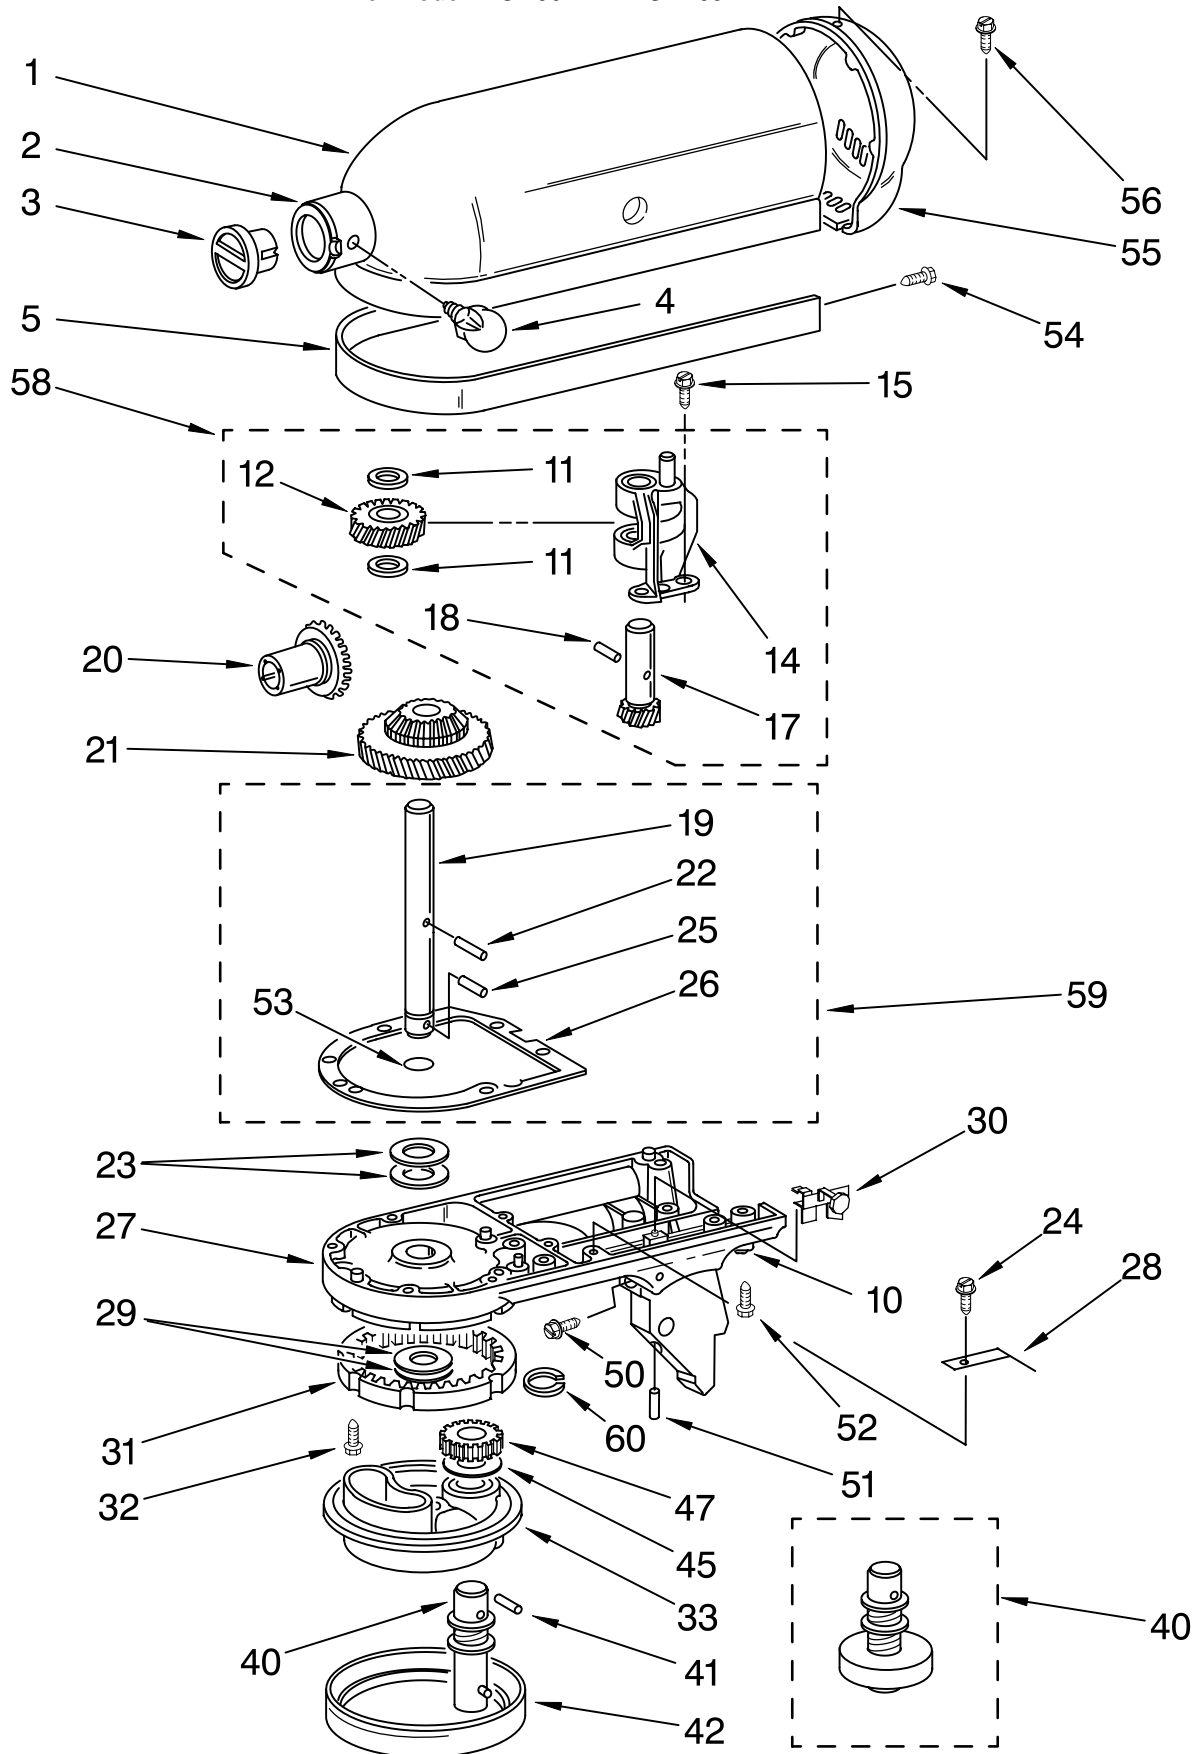

CASE, GEARING AND PLANETARY UNIT

For Model: KSM90 AND KSM103

FOR ORDERING INFORMATION REFER TO PARTS PRICE LIST

CASE, GEARING AND PLANETARY UNIT

For Model: KSM90 AND KSM103

Illus. No.	Part No.	DESCRIPTION	Illus. No.	Part No.	DESCRIPTION	Illus. No.	Part No.	DESCRIPTION
1	**	Gearcase Motor Housing (Includes Illus 2)	22	4161950	Pin (Vertical Center Shaft)	45	3180160	Washer, Shim (.015" Thk.)
2	4159709	Ring, Attachment Hub	23	3180163	Washer, Fiber Black, Gray	47	9703903	Pinion, Gear (18T) (Agitator Shaft)
3		Cap, Attachment Hub	24	4176022	Screw (International)	50	4160413	Screw, Adjusting
	4163469	Chrome	25	9705443	Pin, Grooved	51	4159264	Set Screw, 1/4"-28 X 3/8" Hdls., Cup Pt.
	4176209	White	26	4162324	Gasket, Transmission Case	52	4159204	Machine Screw, 10-24 X 1 Fil. Head
4		Thumb Screw	27	**	Lower Gear Case	53	4159817	"O" Ring
	4162142	Black	28	9701864	Spring Flat (International)	54	4159430	Screw, Self Tapping 6-32 X 1/4" Phil. Pan Hd. Type F
	4176211	White (Storm Gray)	29	3180163	Washer, Fiber Black, Gray	55	**	Cover, End
5	**	Band, Trim	30	9701866	Headlock Assembly (International)	56	4162914	Screw, 6-32 X 3/8 Phil. Oval Hd.
10	4159479	Lock Washer, #10 Light	31	9703904	Gear, Internal	58	4162101	Worm Gear Bracket And Gear (10 T & 23 T) (Incls. Illus 11 thru 14 17 & 18)
11	3180161	Washer, Fiber Black, Gray	32	4160595	Screw, Special (5)	59	4160474	Center Shaft & "O" Ring (Incls. Illus. 19,22,25,26, & 53)
12	4162897	Worm Gear (23T)	33	**	Planetary	60	9703438	Ring
14	4162099	Worm Gear Bracket And Bearing	40	4176067	Agitator Shaft (Includes Illus. 60)			
15	3400022	Screw And L.W. Assy. #10-24 X 7/16" Phil. Fil. Hd. (3)		3184052	Agitator Shaft (Includes Cup) (International)			
17	4162037	Shaft & Pinion (10T)	41	4161950	Pin (Agitator Shaft Pinion)			
18	9705444	Pin, Grooved	42	4162074	Ring, Planetary Drip			
19	4161956	Shaft, Vertical Center						
20	9705900	Gear, Attachment Hub Bevel (23T)						
21	9703905	Bevel Pinion (19T) & Center Gear (62T)						

FOR ORDERING INFORMATION REFER TO PARTS PRICE LIST